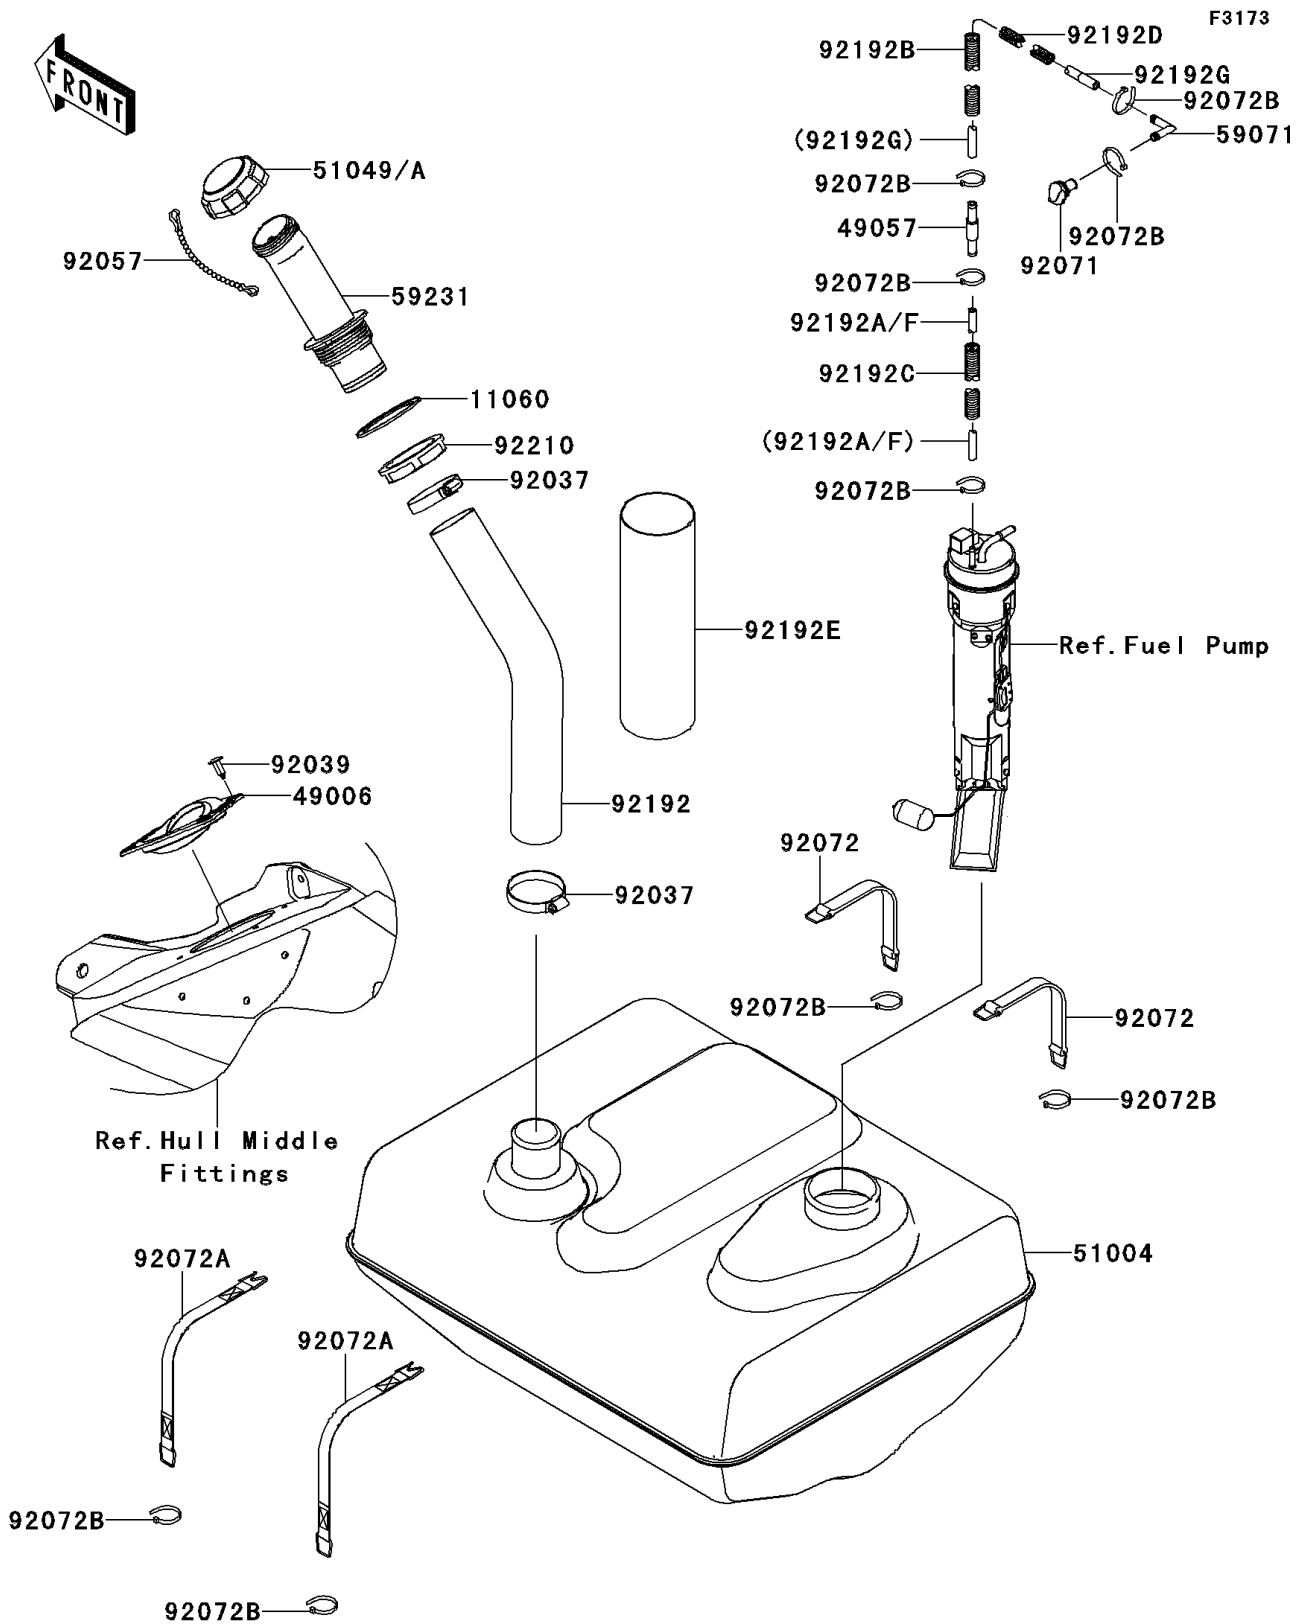

## PARTS DIAGRAM

### Fuel Tank

## PARTS LIST

### Fuel Tank

ITEM NAME	PART NUMBER	QUANTITY
GASKET,FUEL-FILLER (Ref # 11060)	11060-3780	1
BOOT (Ref # 49006)	49006-3719	1
VALVE-RELIEF (Ref # 49057)	49057-3707	1
TANK-FUEL (Ref # 51004)	51004-3749	1
CAP-TANK,FUEL (Ref # 51049)	51049-0713	1
JOINT (Ref # 59071)	59071-3736	1
FILLER,FUEL TANK (Ref # 59231)	59231-3727	1
CLAMP (Ref # 92037)	92037-3738	2
RIVET (Ref # 92039)	92039-3788	4
CHAIN,COVER,L=100 (Ref # 92057)	92057-3704	1
GROMMET (Ref # 92071)	92071-3841	1
BAND (Ref # 92072)	92072-3845	2
BAND (Ref # 92072A)	92072-3847	2
BAND,L=100.08 (Ref # 92072B)	92072-3882	9
TUBE,FUEL TANK-FILLER (Ref # 92192)	92192-1044	1
TUBE,5.8X11X100 (Ref # 92192A)	92192-1103	1
TUBE,CORRUGATED,15.3X20.6X650 (Ref # 92192B)	92192-3748	1
TUBE,CORRUGATED,L=120 (Ref # 92192C)	92192-3749	1
TUBE,CORRUGATED,L=350 (Ref # 92192D)	92192-3788	1
TUBE,86X89X300 (Ref # 92192E)	92192-3822	1
TUBE,5.8X10.8X1000 (Ref # 92192G)	92192-3849	1
NUT,FUEL FILLER (Ref # 92210)	92210-3802	1