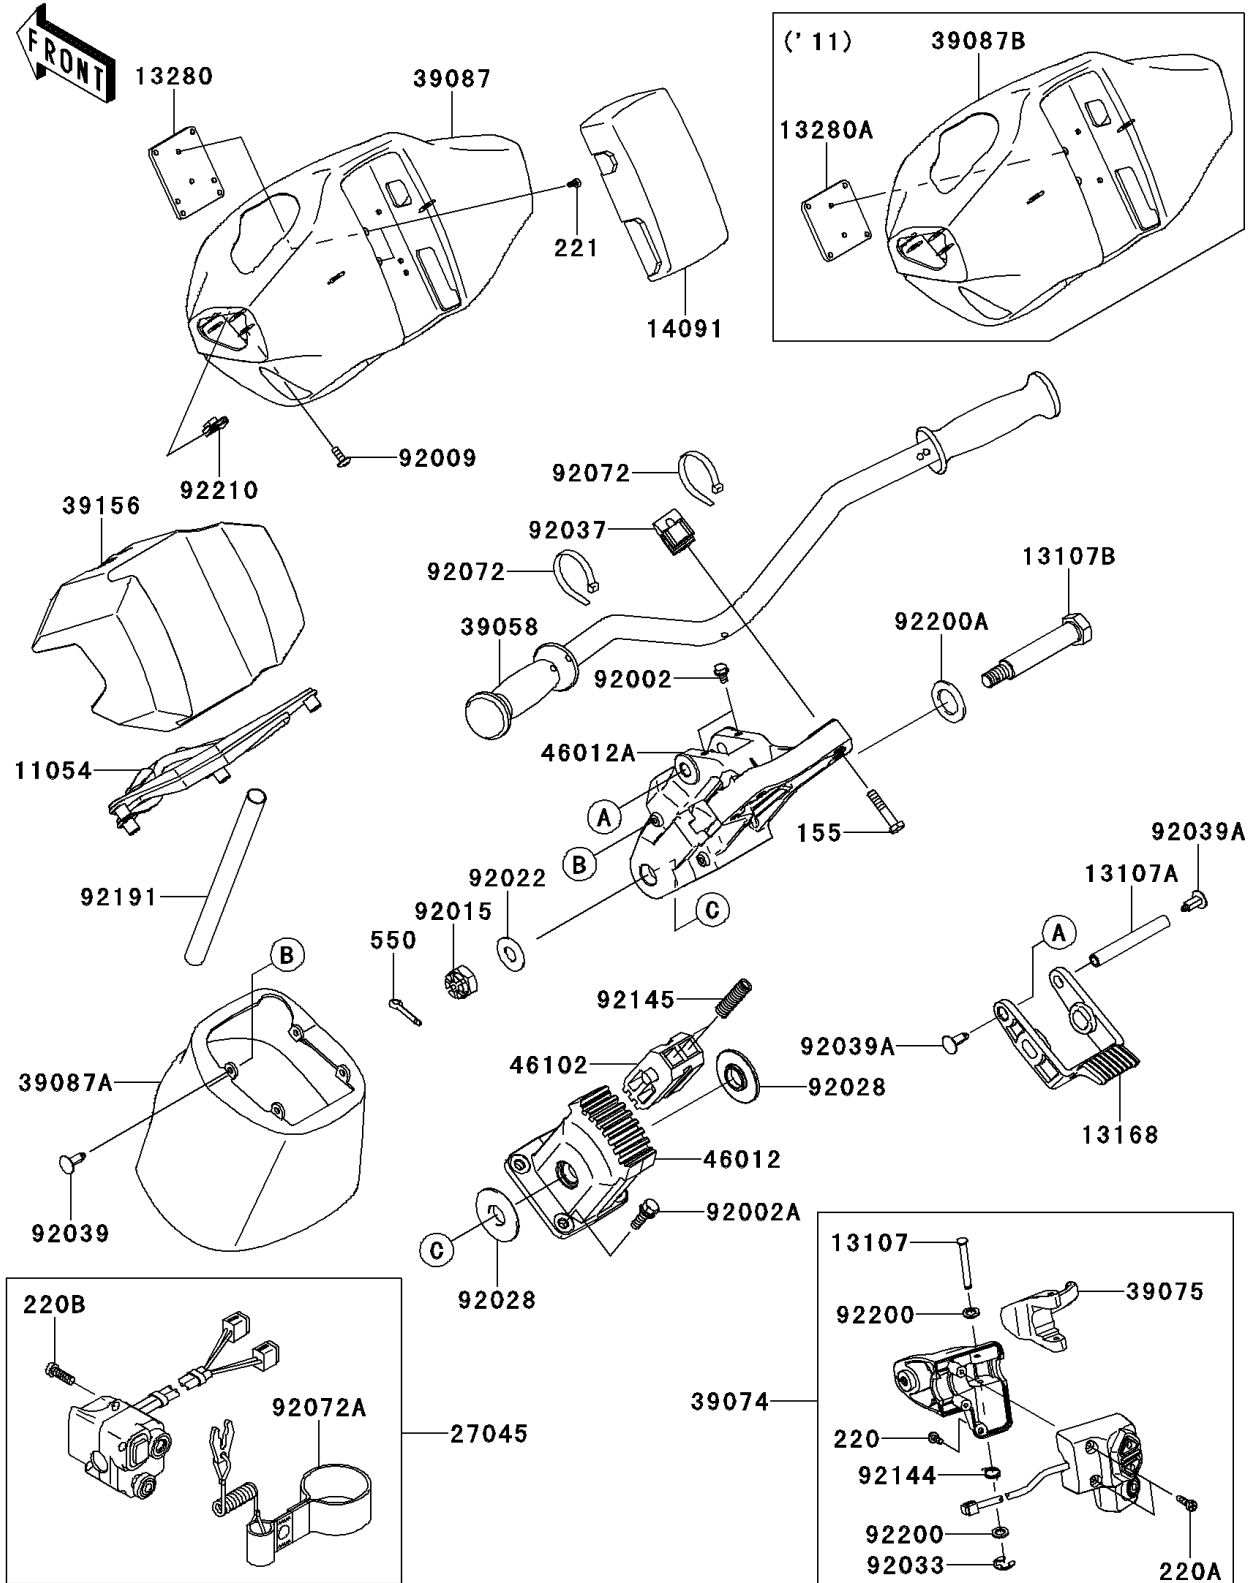

2013 JET SKI® Ultra® 300LX

PARTS DIAGRAM

Handlebar

F3172

2013 JET SKI® Ultra® 300LX

PARTS LIST

Handlebar

ITEM NAME

PART NUMBER

QUANTITY
