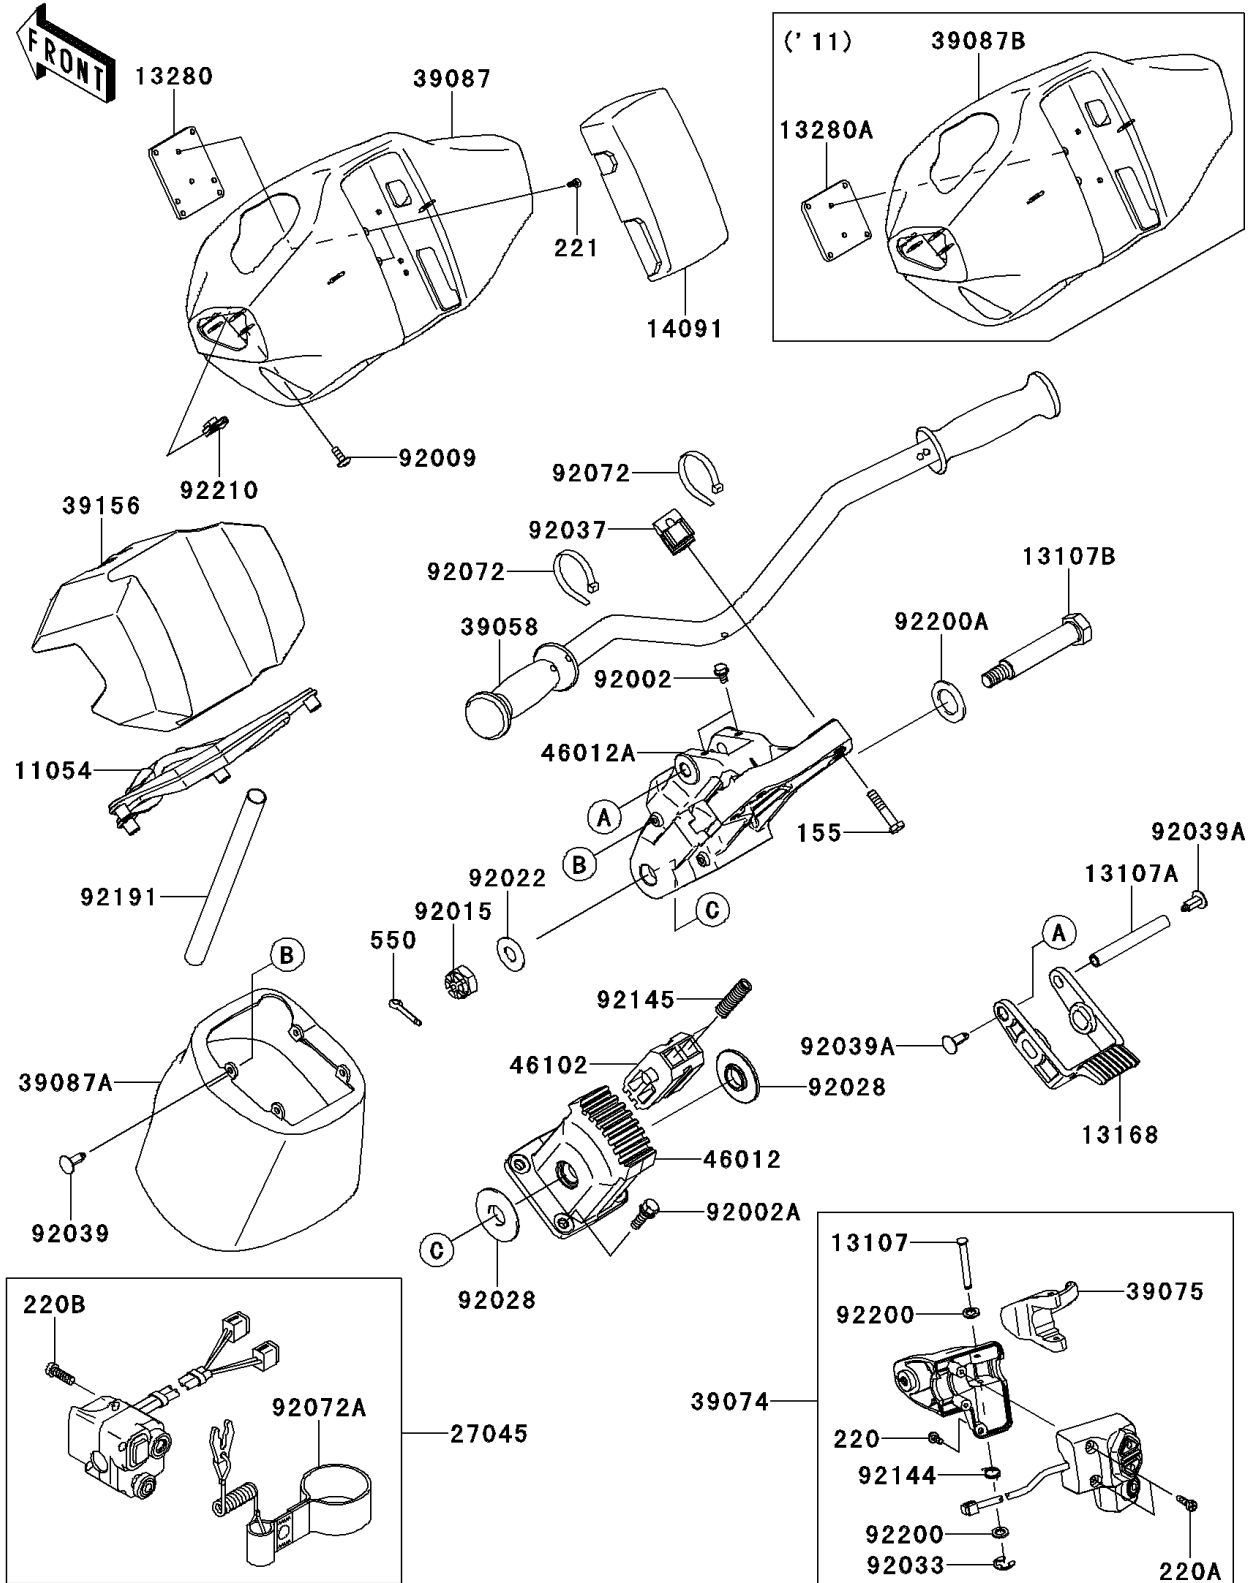

2013 JET SKI® Ultra® 300LX

PARTS DIAGRAM

Handlebar

F3172

2013 JET SKI® Ultra® 300LX

PARTS LIST

Handlebar

ITEM NAME	PART NUMBER	QUANTITY
BOLT-WSP-SMALL,8X50 (Ref # 155)	155R0850	4
SCREW-PAN-CROSS,5X14 (Ref # 220)	220R0514	1
SCREW-PAN-CROS,5X25 (Ref # 220A)	220R0525	2
BRACKET,HANDLE PAD (Ref # 11054)	11054-3710	1
SHAFT (Ref # 13107)	13107-3766	1
SHAFT (Ref # 13107A)	13107-3795	1
SHAFT,HANDLE HOLDER PIVOT (Ref # 13107B)	13107-3803	1
LEVER (Ref # 13168)	13168-3754	1
HOLDER (Ref # 13280)	13280-0734	1
COVER (Ref # 14091)	14091-3829	1
SWITCH-ASSY,STOP&START (Ref # 27045)	27045-3767	1
HANDLE-COMP,F.BLACK (Ref # 39058)	39058-3746-6Z	1
LEVER-ASSY-THROTTLE (Ref # 39074)	39074-3729	1
LEVER-THROTTLE (Ref # 39075)	39075-3715	1
PAD-HANDLE,F.BLACK (Ref # 39087)	39087-0057-6Z	1
PAD-HANDLE,F.BLACK (Ref # 39087A)	39087-3737-6Z	1
PAD (Ref # 39156)	39156-3850	1
HOLDER-HANDLE,LWR (Ref # 46012)	46012-3730	1
HOLDER-HANDLE,UPP (Ref # 46012A)	46012-3733	1
ROD,HANDLE POSITION (Ref # 46102)	46102-3733	1
BOLT,6X12 (Ref # 92002)	92002-3763	2
BOLT,8X25 (Ref # 92002A)	92002-3774	4
SCREW,6X20 (Ref # 92009)	92009-3781	5
NUT,CASTLE,14MM (Ref # 92015)	92015-3805	1
WASHER,15X34X2.0 (Ref # 92022)	92022-3738	1
BUSHING (Ref # 92028)	92028-3743	2
RING-SNAP (Ref # 92033)	92033-3723	1
CLAMP,HANDLEBAR (Ref # 92037)	92037-503	2
RIVET (Ref # 92039)	92039-3787	4

2013 JET SKI® Ultra® 300LX

PARTS LIST

Handlebar

ITEM NAME	PART NUMBER	QUANTITY
RIVET (Ref # 92039A)	92039-3788	2
BAND,L=188.85 (Ref # 92072)	92072-0105	2
BAND,TETHER SWITCH (Ref # 92072A)	92072-3809	1
SPRING (Ref # 92144)	92144-3749	1
SPRING (Ref # 92145)	92145-3723	2
TUBE,22X24X200 (Ref # 92191)	92191-3792	1
WASHER (Ref # 92200)	92200-3738	2
WASHER,21X34X2 (Ref # 92200A)	92200-3802	1
NUT,6MM (Ref # 92210)	92210-3768	1
SCREW-PAN-CROS,5X30 (Ref # 220B)	220R0530	3
SCREW-CSK-CROSS,4X12 (Ref # 221)	221R0412	2
PIN-COTTER,3X35 (Ref # 550)	550S3035	1