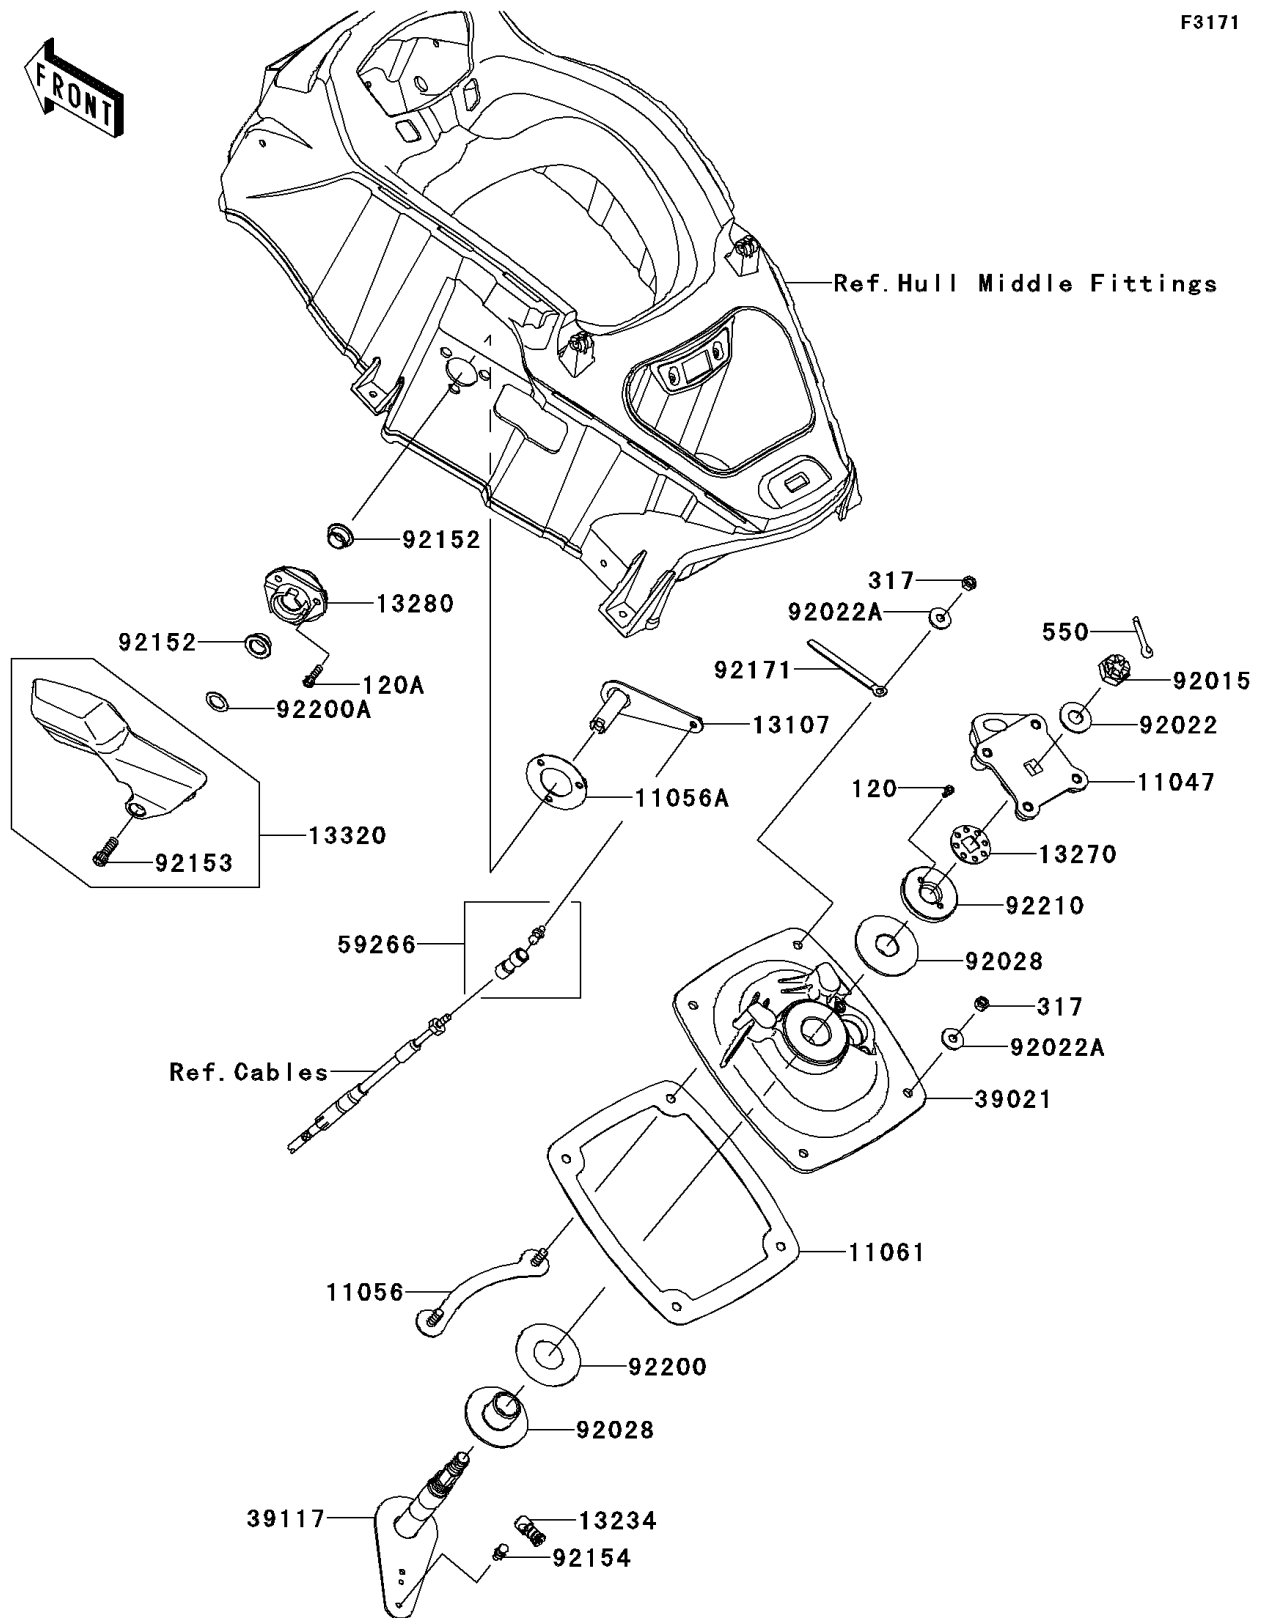

2013 JET SKI® Ultra® 300LX

PARTS DIAGRAM

Handle Pole

F3171

2013 JET SKI® Ultra® 300LX

PARTS LIST

Handle Pole

ITEM NAME

PART NUMBER

QUANTITY
