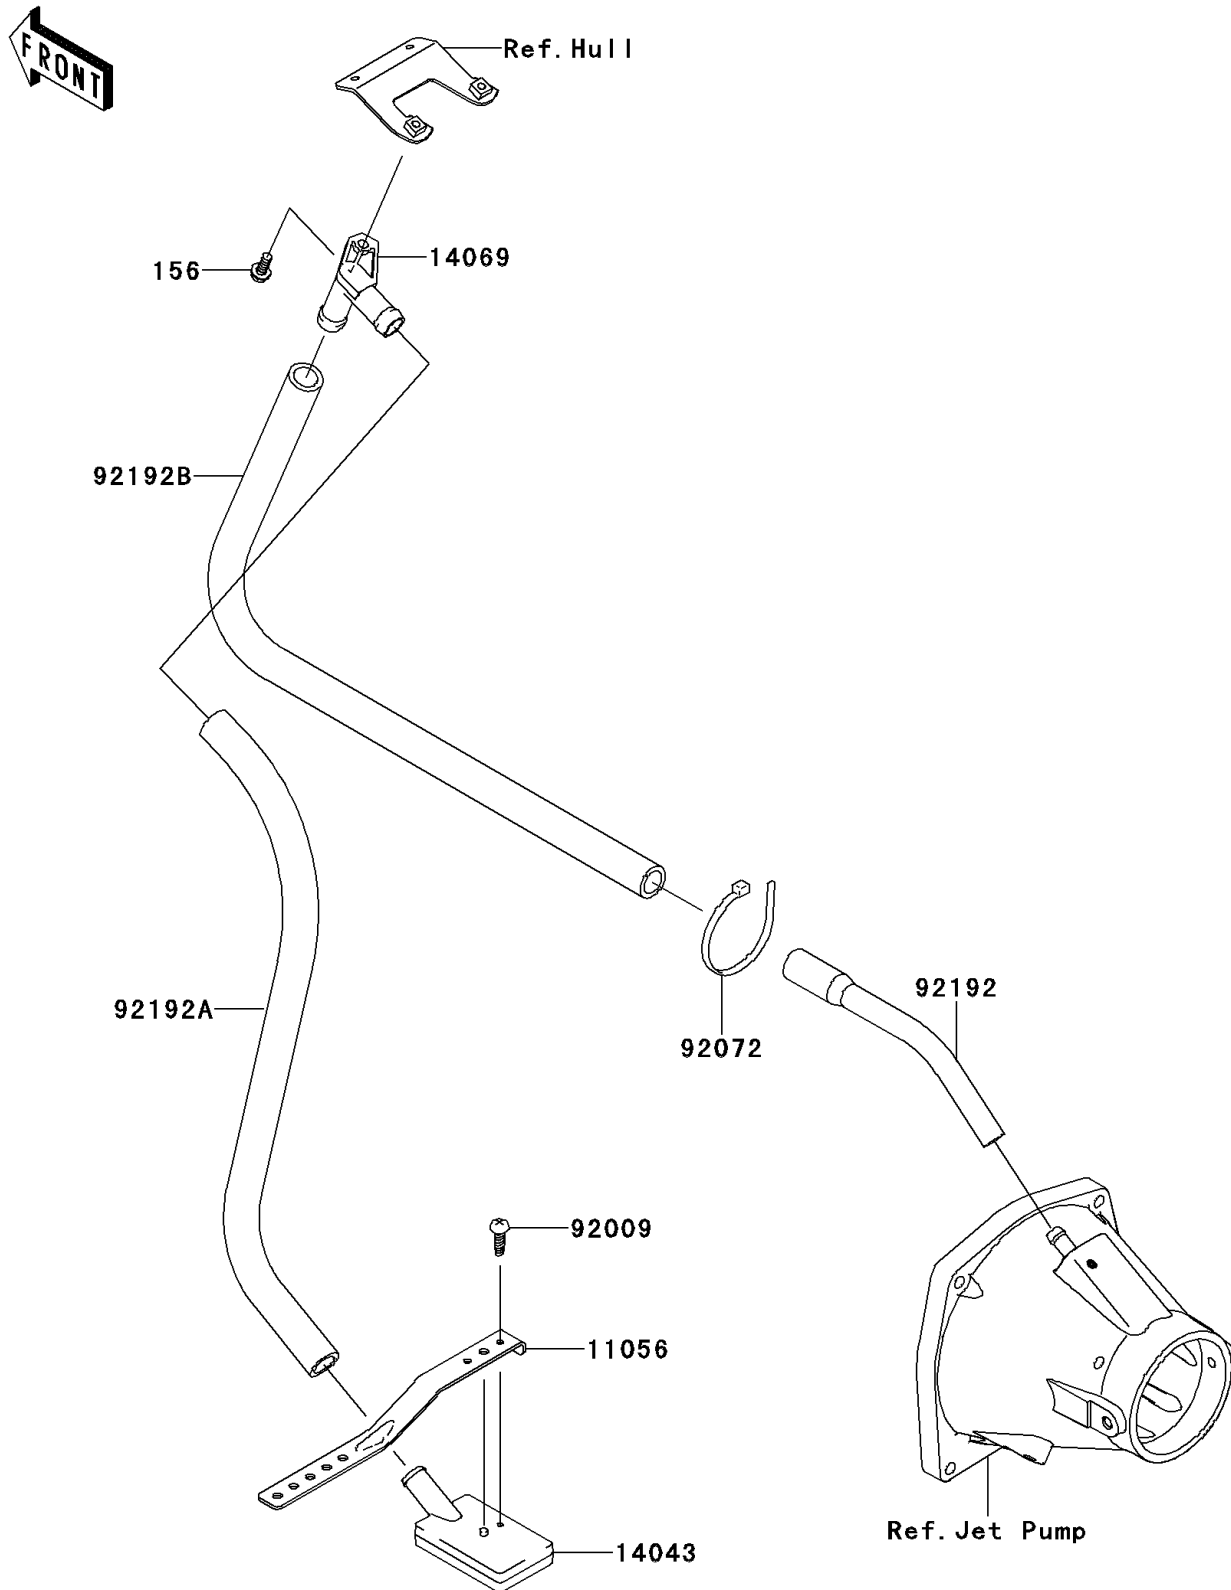

2013 JET SKI® Ultra® 300LX

PARTS DIAGRAM

Bilge System

F3145

2013 JET SKI® Ultra® 300LX

PARTS LIST

Bilge System

ITEM NAME

PART NUMBER

QUANTITY
