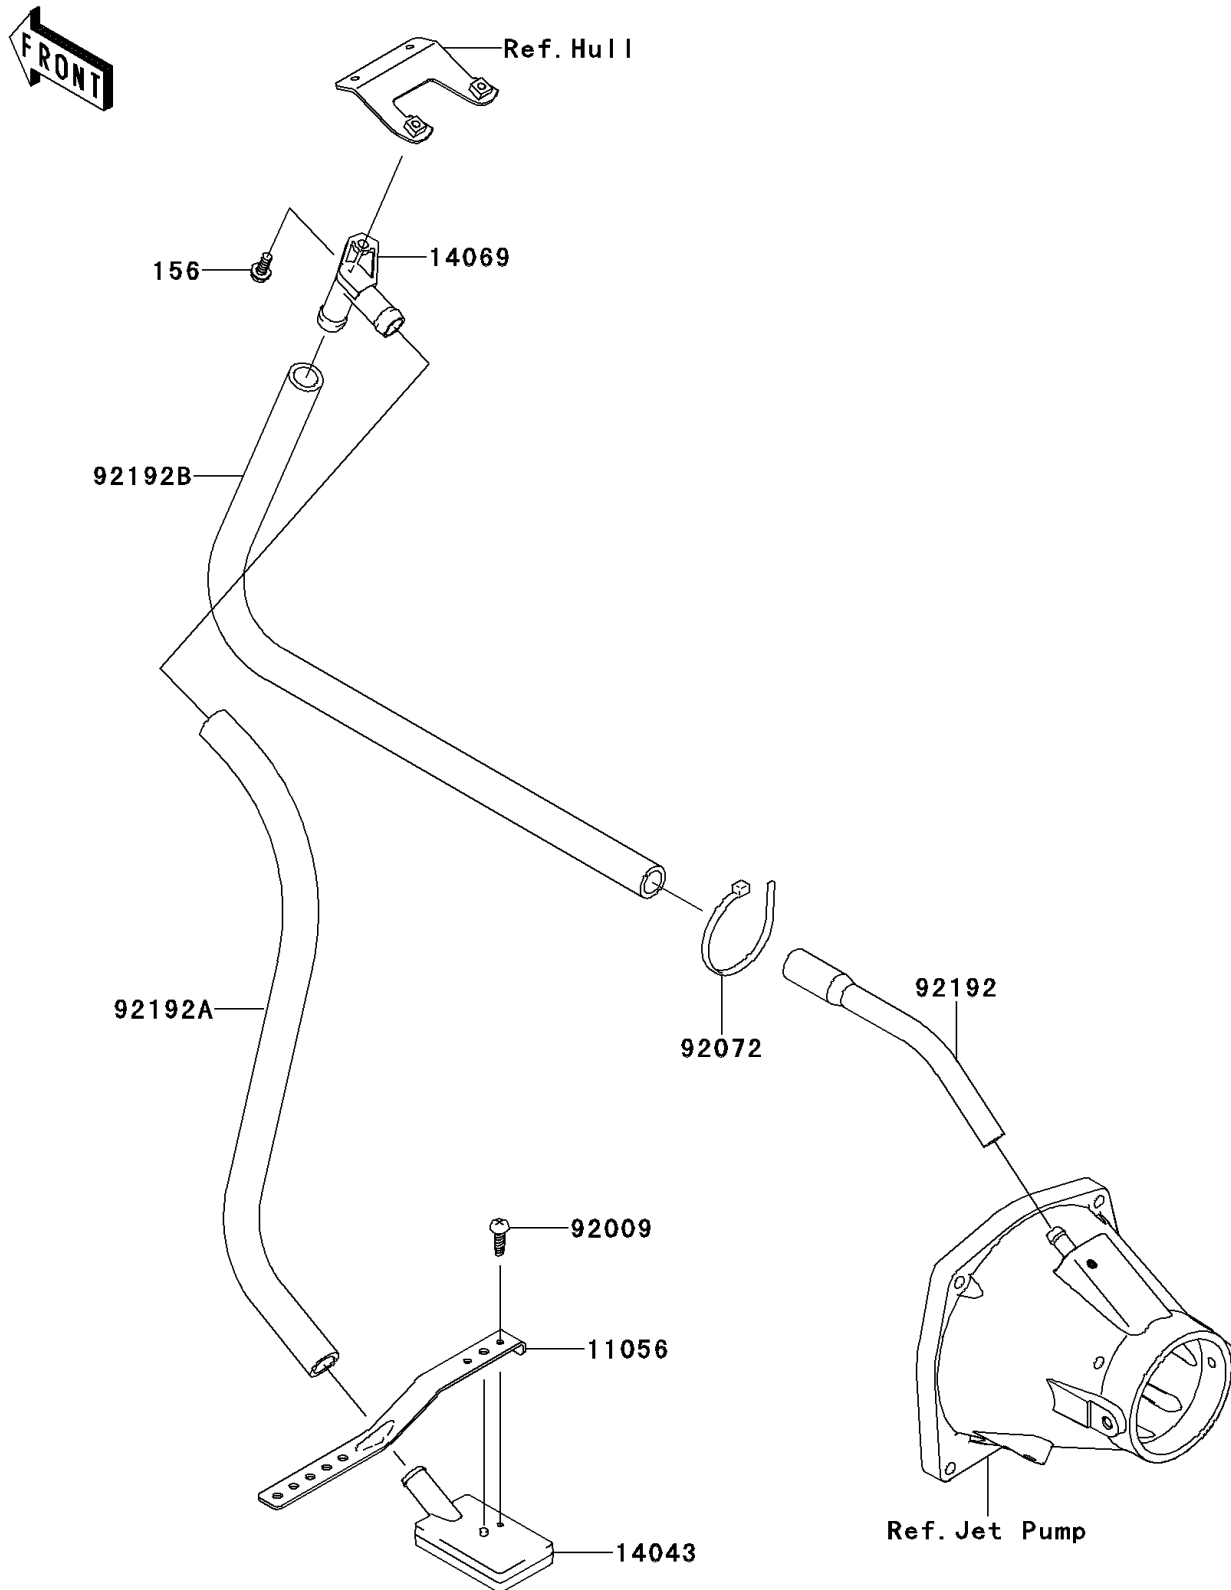

2013 JET SKI® Ultra® 300LX

PARTS DIAGRAM

Bilge System

F3145