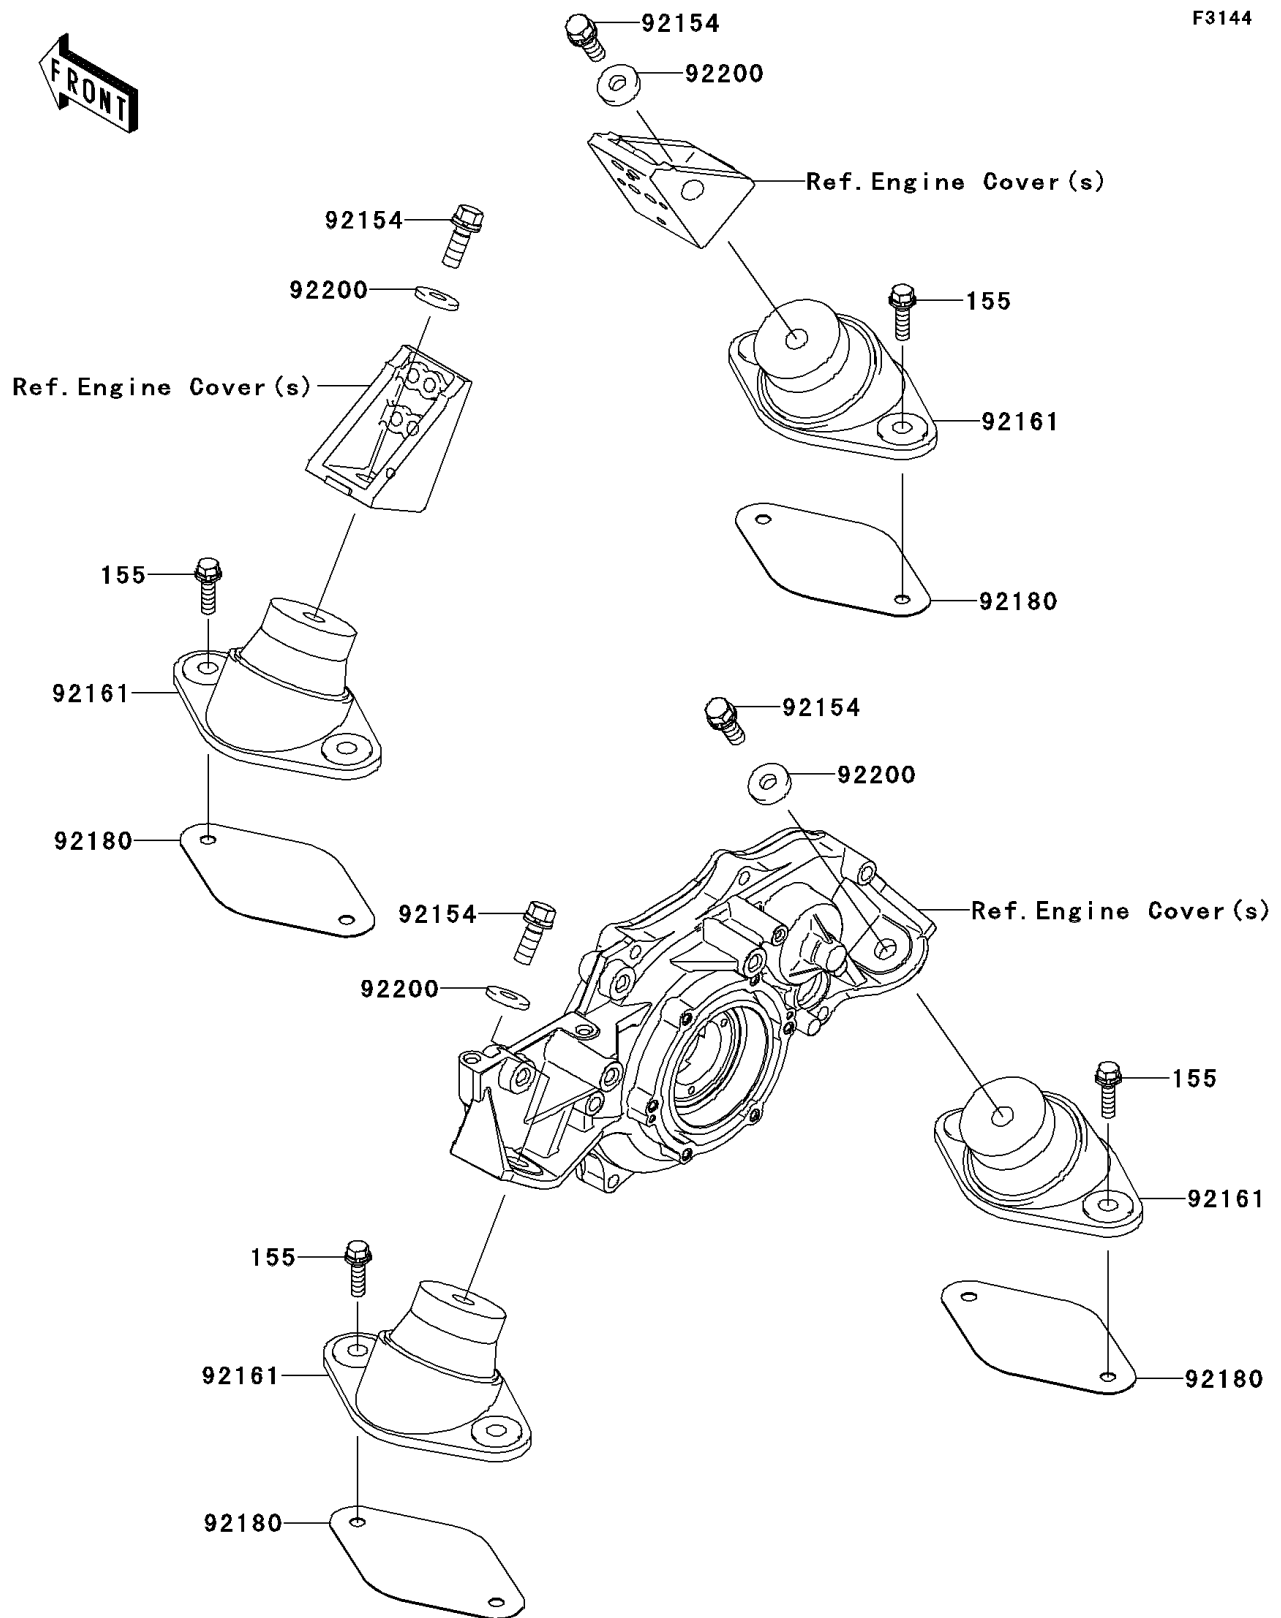

2013 JET SKI® Ultra® 300LX

PARTS DIAGRAM

Engine Mount

F3144

2013 JET SKI® Ultra® 300LX

PARTS LIST

Engine Mount

ITEM NAME

PART NUMBER

QUANTITY
