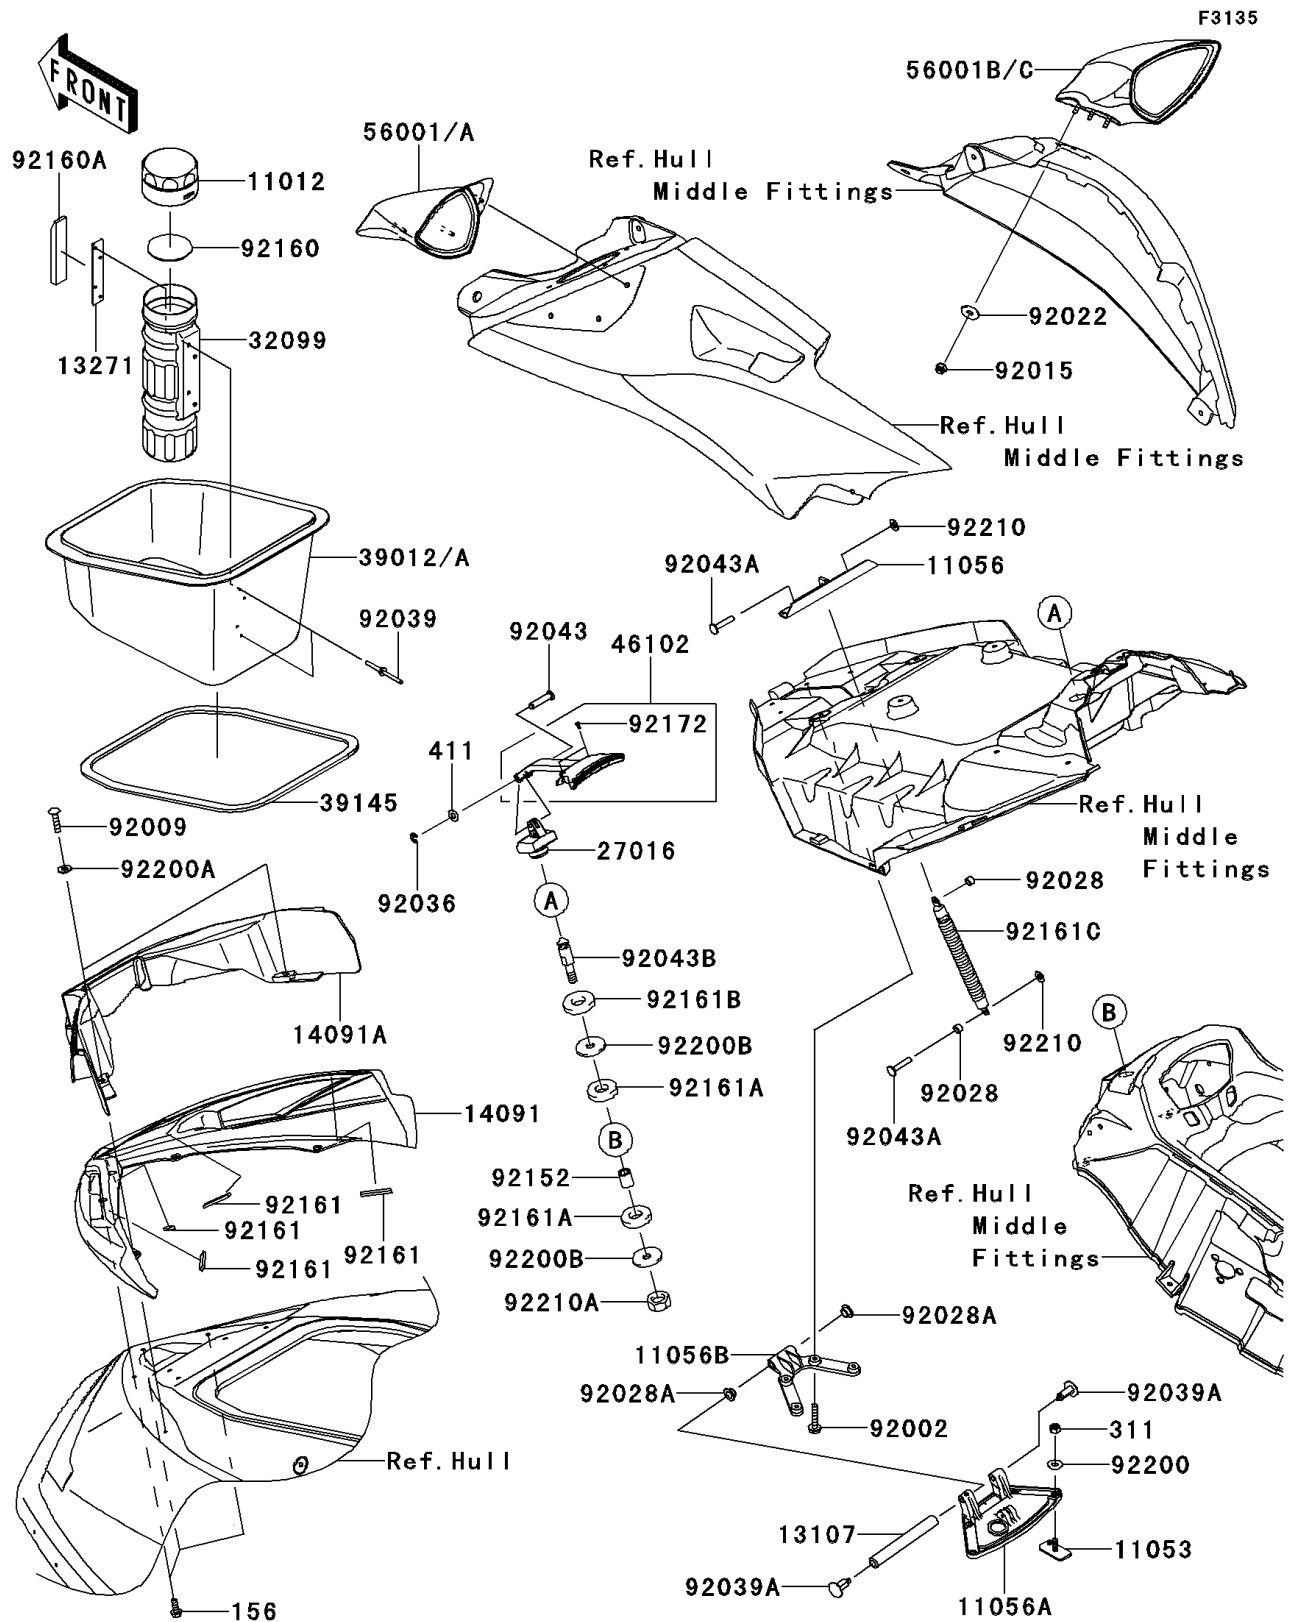

2013 JET SKI® Ultra® 300LX

PARTS DIAGRAM Hull Front Fittings

2013 JET SKI® Ultra® 300LX

PARTS LIST

Hull Front Fittings

ITEM NAME

PART NUMBER

QUANTITY
