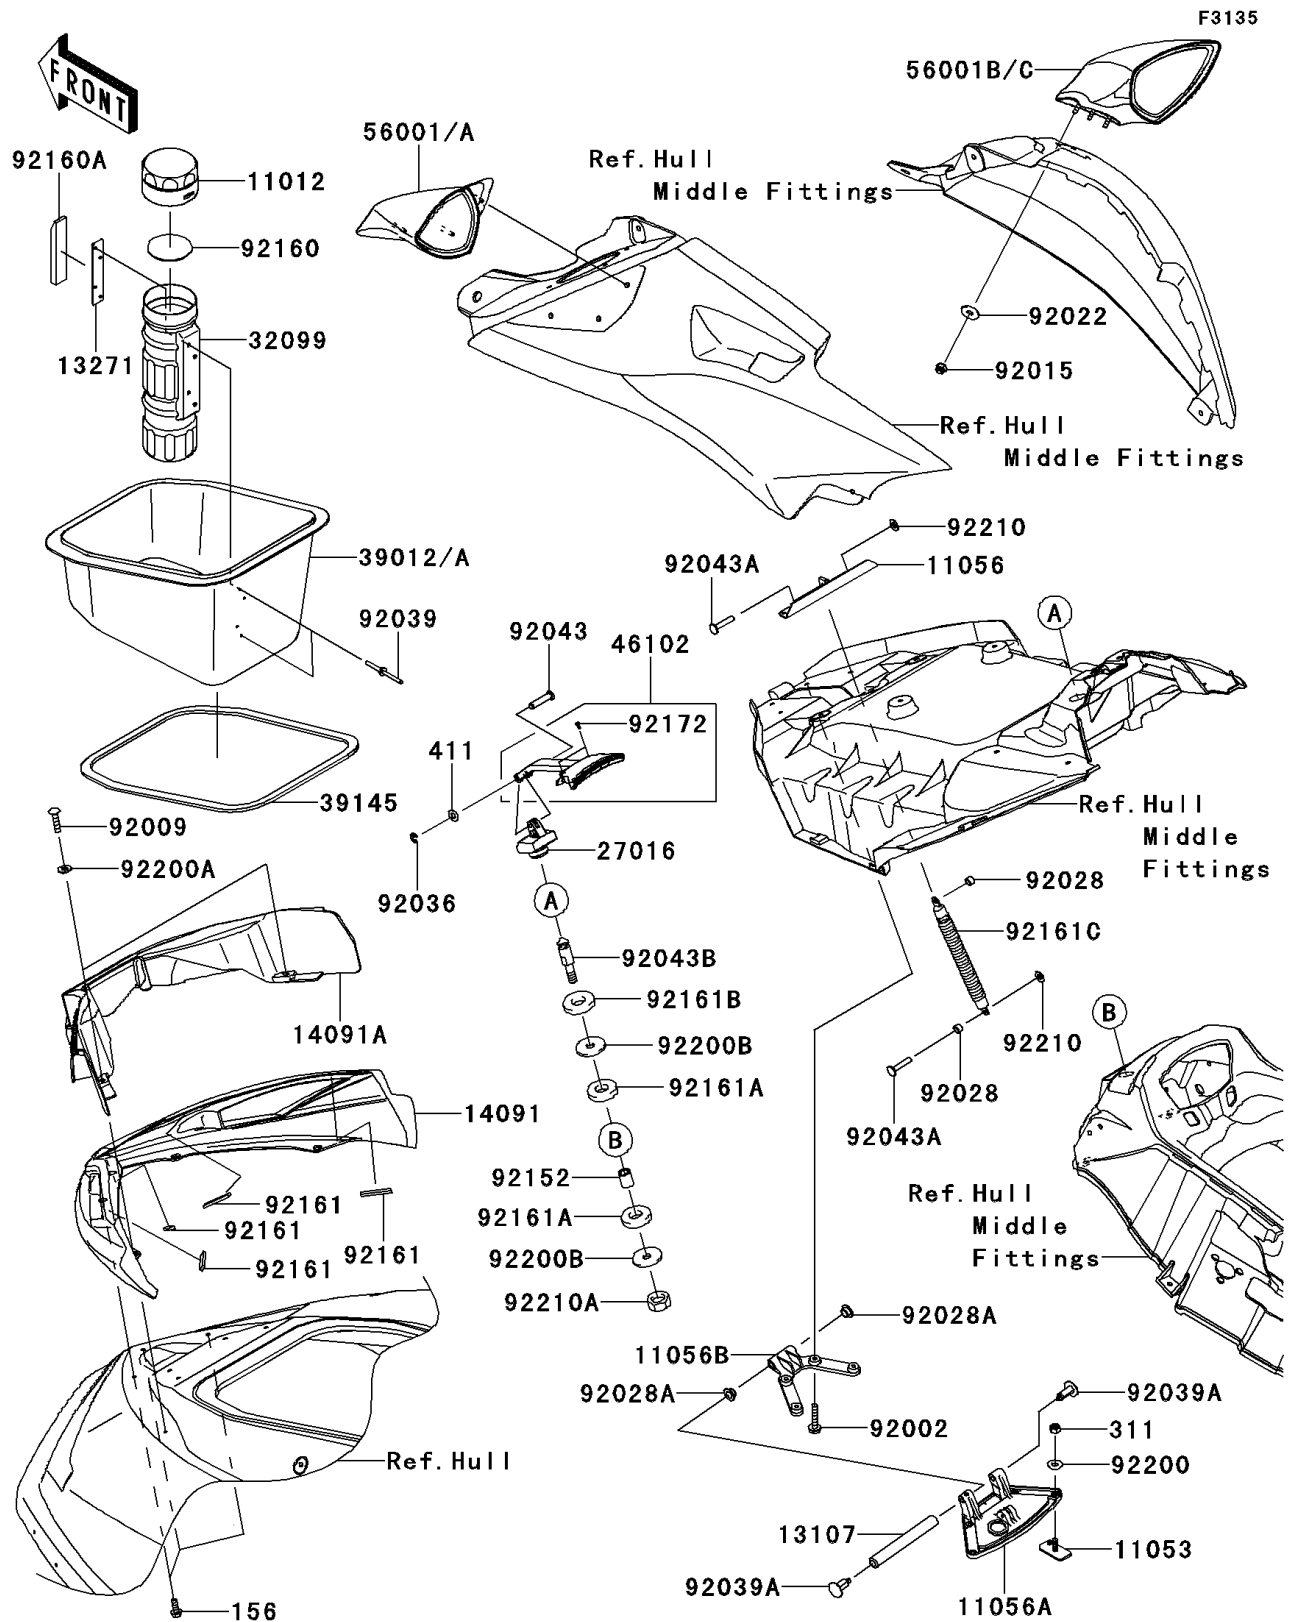

## PARTS DIAGRAM Hull Front Fittings

## PARTS LIST

### Hull Front Fittings

ITEM NAME	PART NUMBER	QUANTITY
DAMPER (Ref # 92160)	92160-3814	1
DAMPER (Ref # 92160A)	92160-3821	1
DAMPER,10X50X4 (Ref # 92161)	92161-1373	4
DAMPER (Ref # 92161A)	92161-3739	2
DAMPER (Ref # 92161B)	92161-3747	1
DAMPER,HATCH (Ref # 92161C)	92161-3778	1
SCREW,3X8 (Ref # 92172)	92172-3716	2
WASHER,6.5X16X1.0 (Ref # 92200)	92200-3712	4
BOLT-WP,5X16 (Ref # 156)	156R0516	3
NUT-HEX,6MM (Ref # 311)	311R0600	4
WASHER-PLAIN,6MM (Ref # 411)	411S0600	1
WASHER,6.5X14.5X1.5 (Ref # 92200A)	92200-3775	2
WASHER,8.5X32X2 (Ref # 92200B)	92200-3786	2
NUT,SPEED,6MM (Ref # 92210)	92210-3739	2
NUT,LOCK,8MM (Ref # 92210A)	92210-3742	1