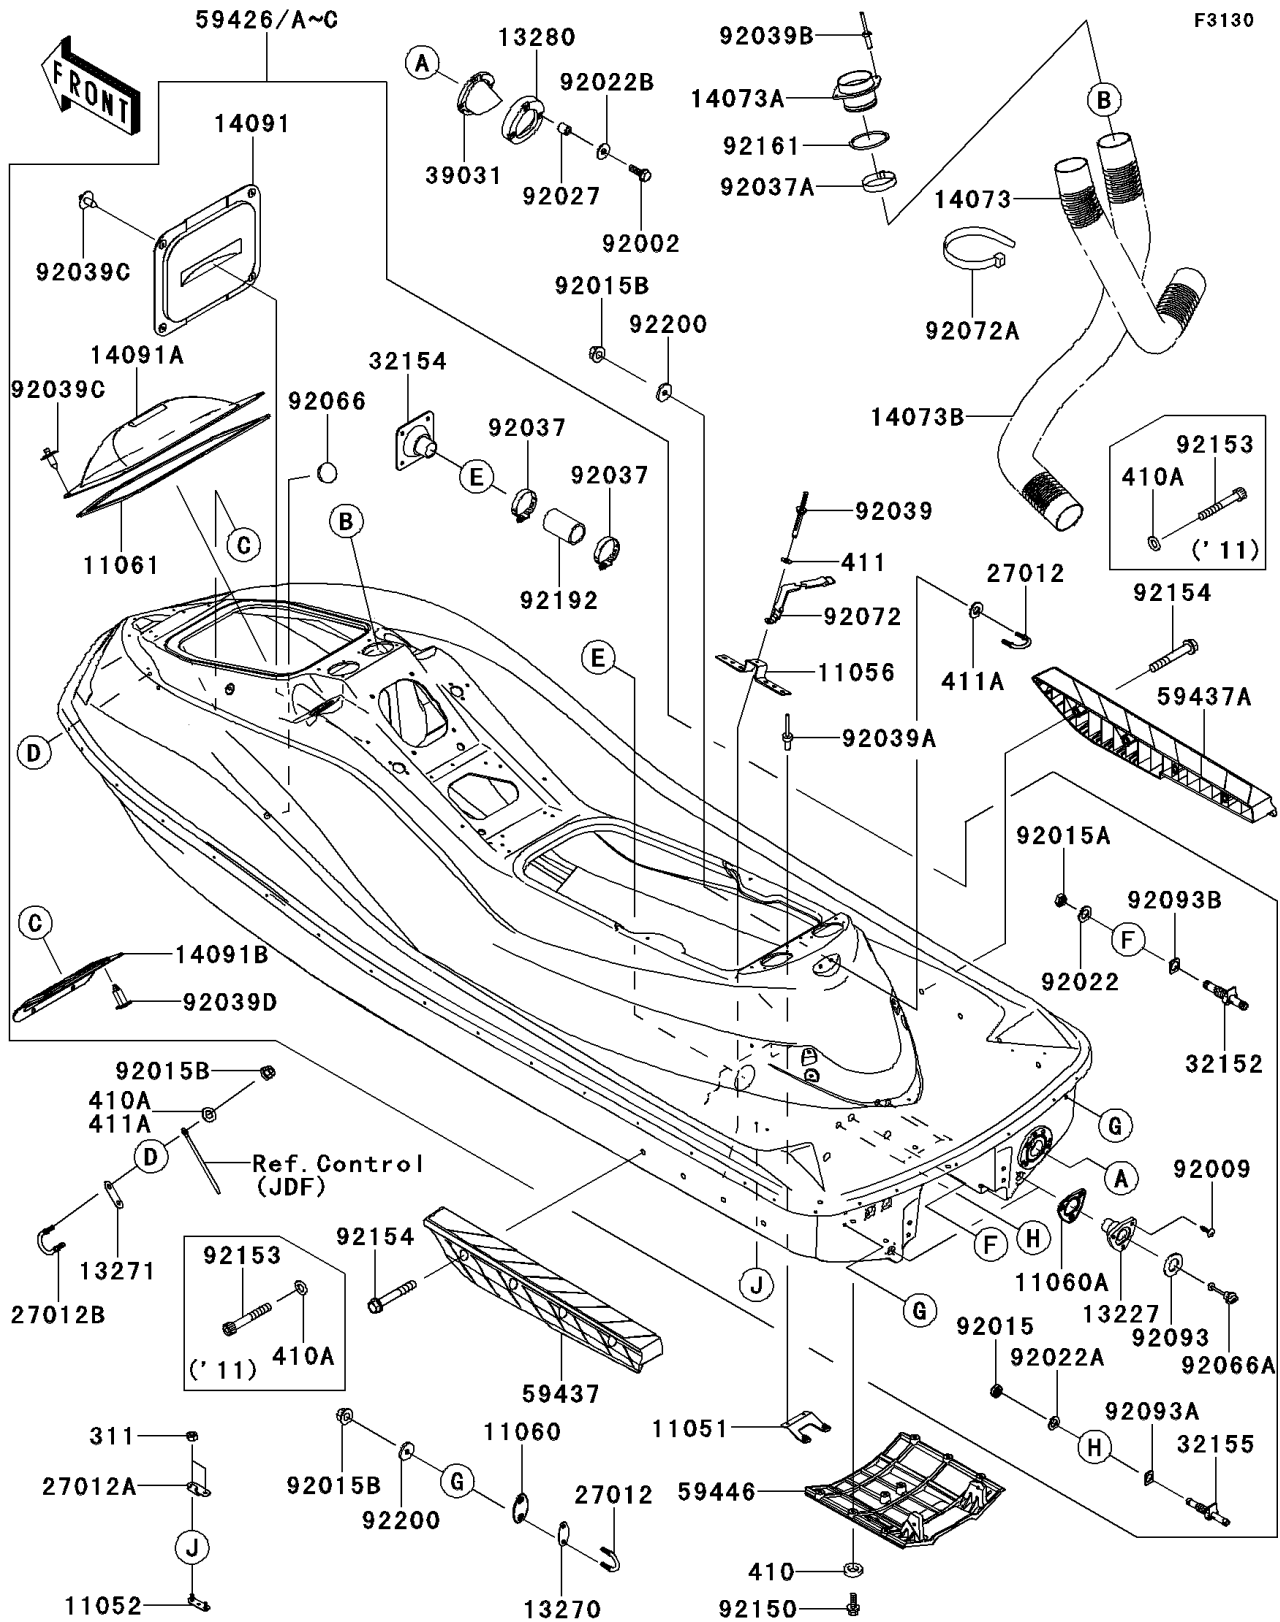

2013 JET SKI® Ultra® 300LX

PARTS DIAGRAM

Hull

2013 JET SKI® Ultra® 300LX

PARTS LIST

Hull

ITEM NAME

PART NUMBER

QUANTITY
