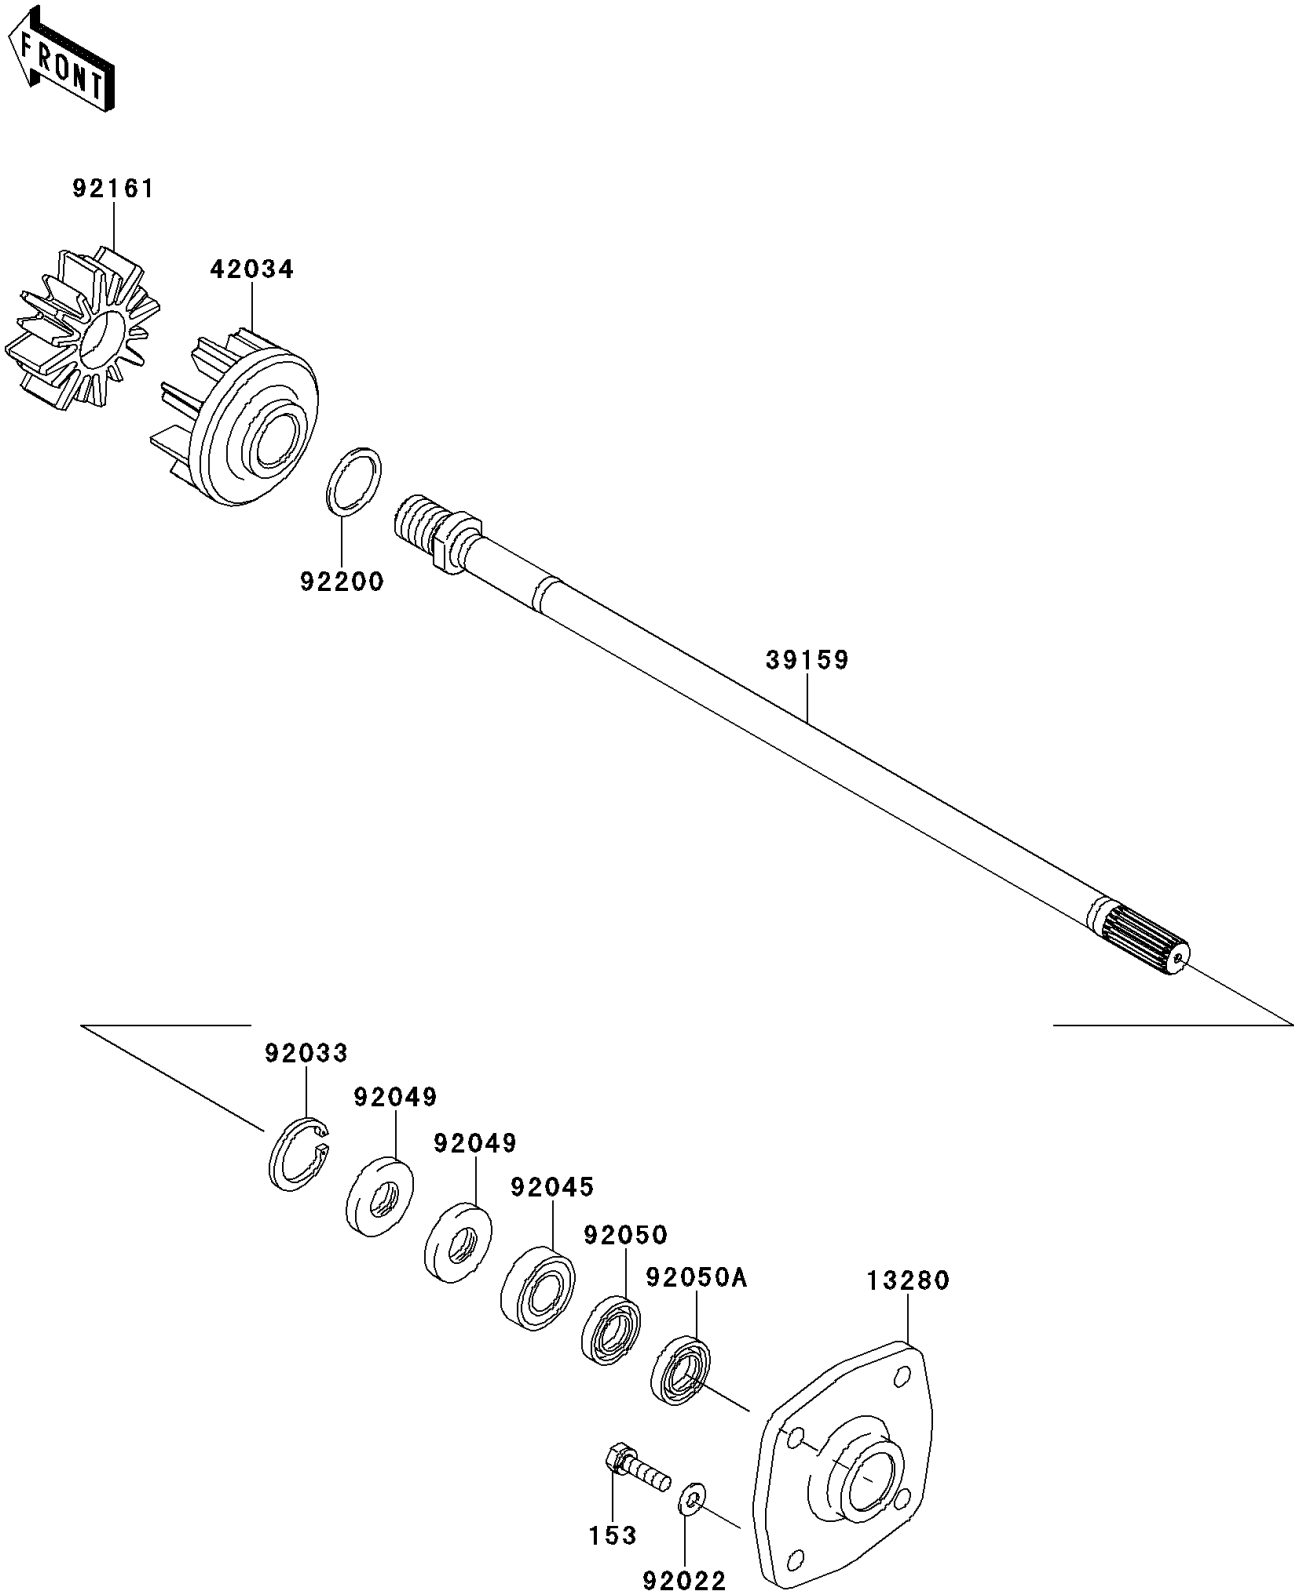

2013 JET SKI® Ultra® 300LX

PARTS DIAGRAM

Drive Shaft

E3134

2013 JET SKI® Ultra® 300LX

PARTS LIST

Drive Shaft

ITEM NAME

PART NUMBER

QUANTITY
