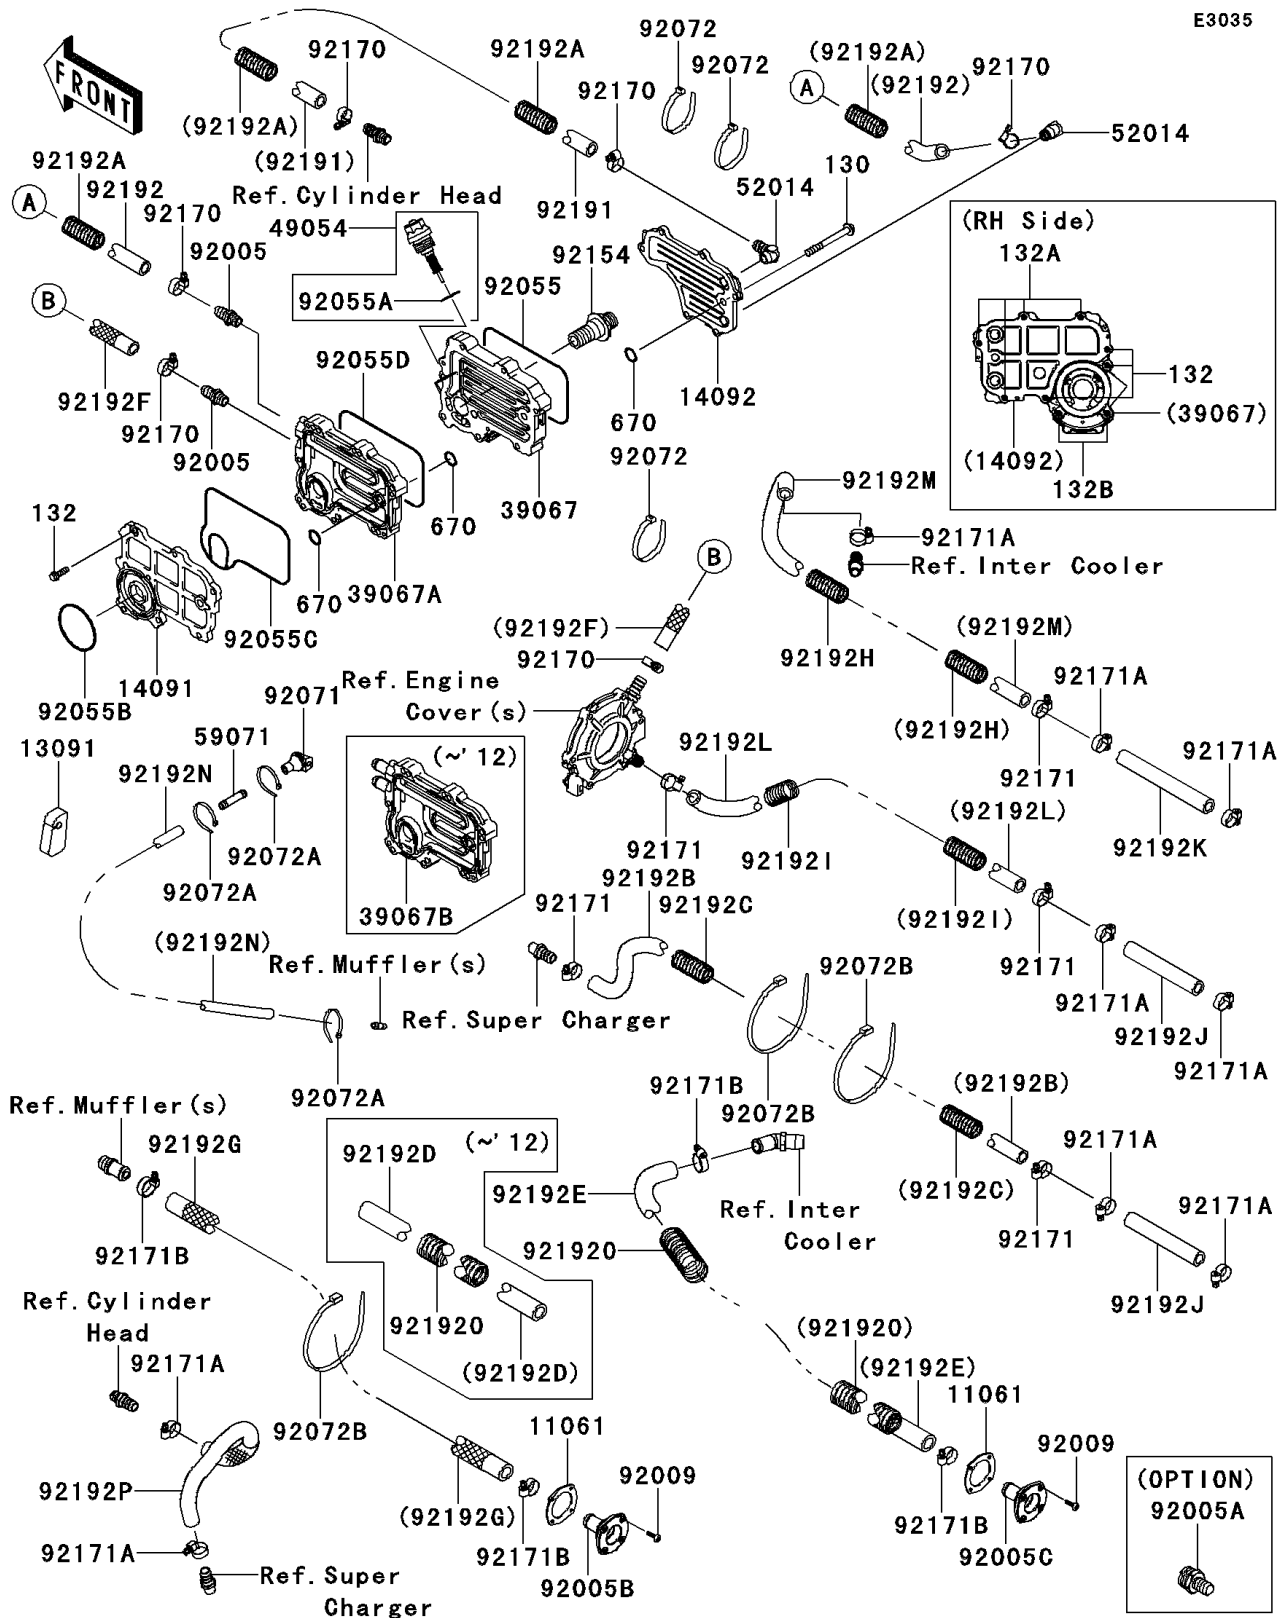

2013 JET SKI® Ultra® 300LX

PARTS DIAGRAM

Cooling

E3035