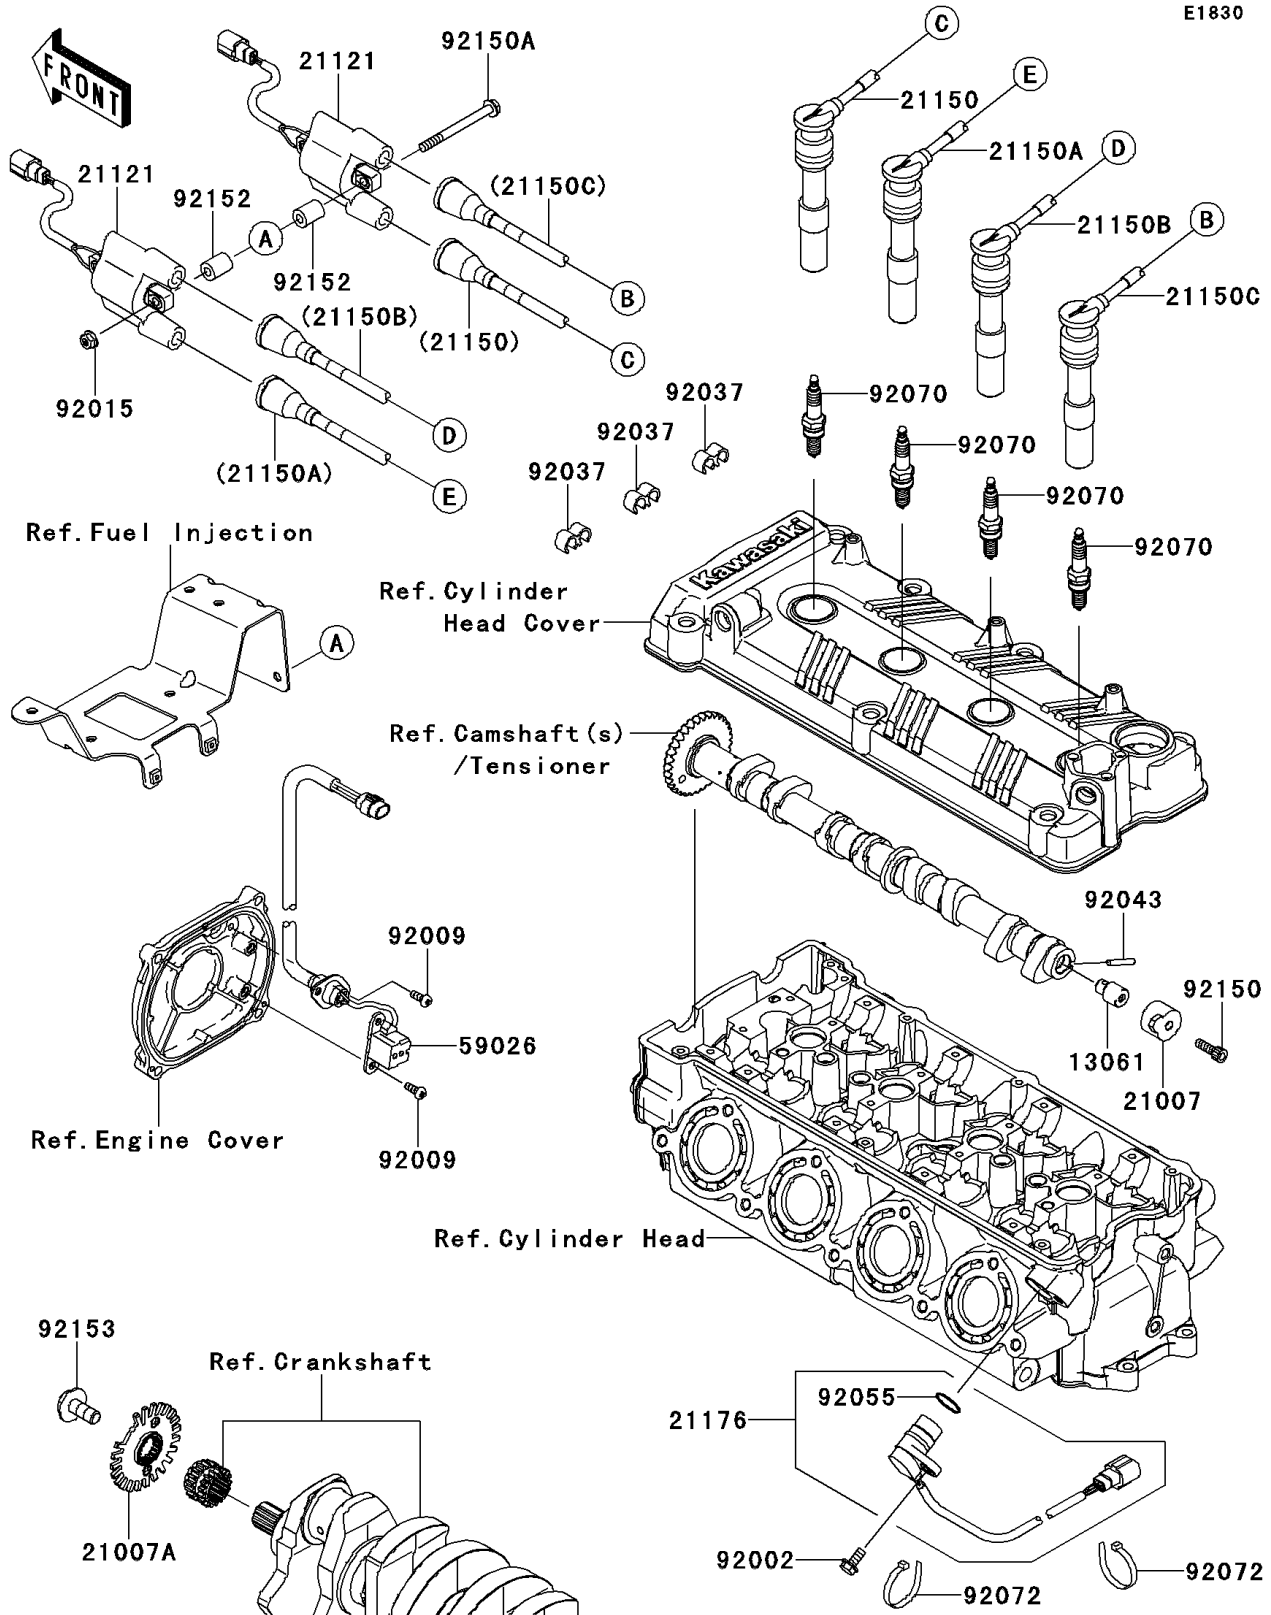

2013 JET SKI® Ultra® 300LX

PARTS DIAGRAM

Ignition System

2013 JET SKI® Ultra® 300LX

PARTS LIST

Ignition System

ITEM NAME

PART NUMBER

QUANTITY
