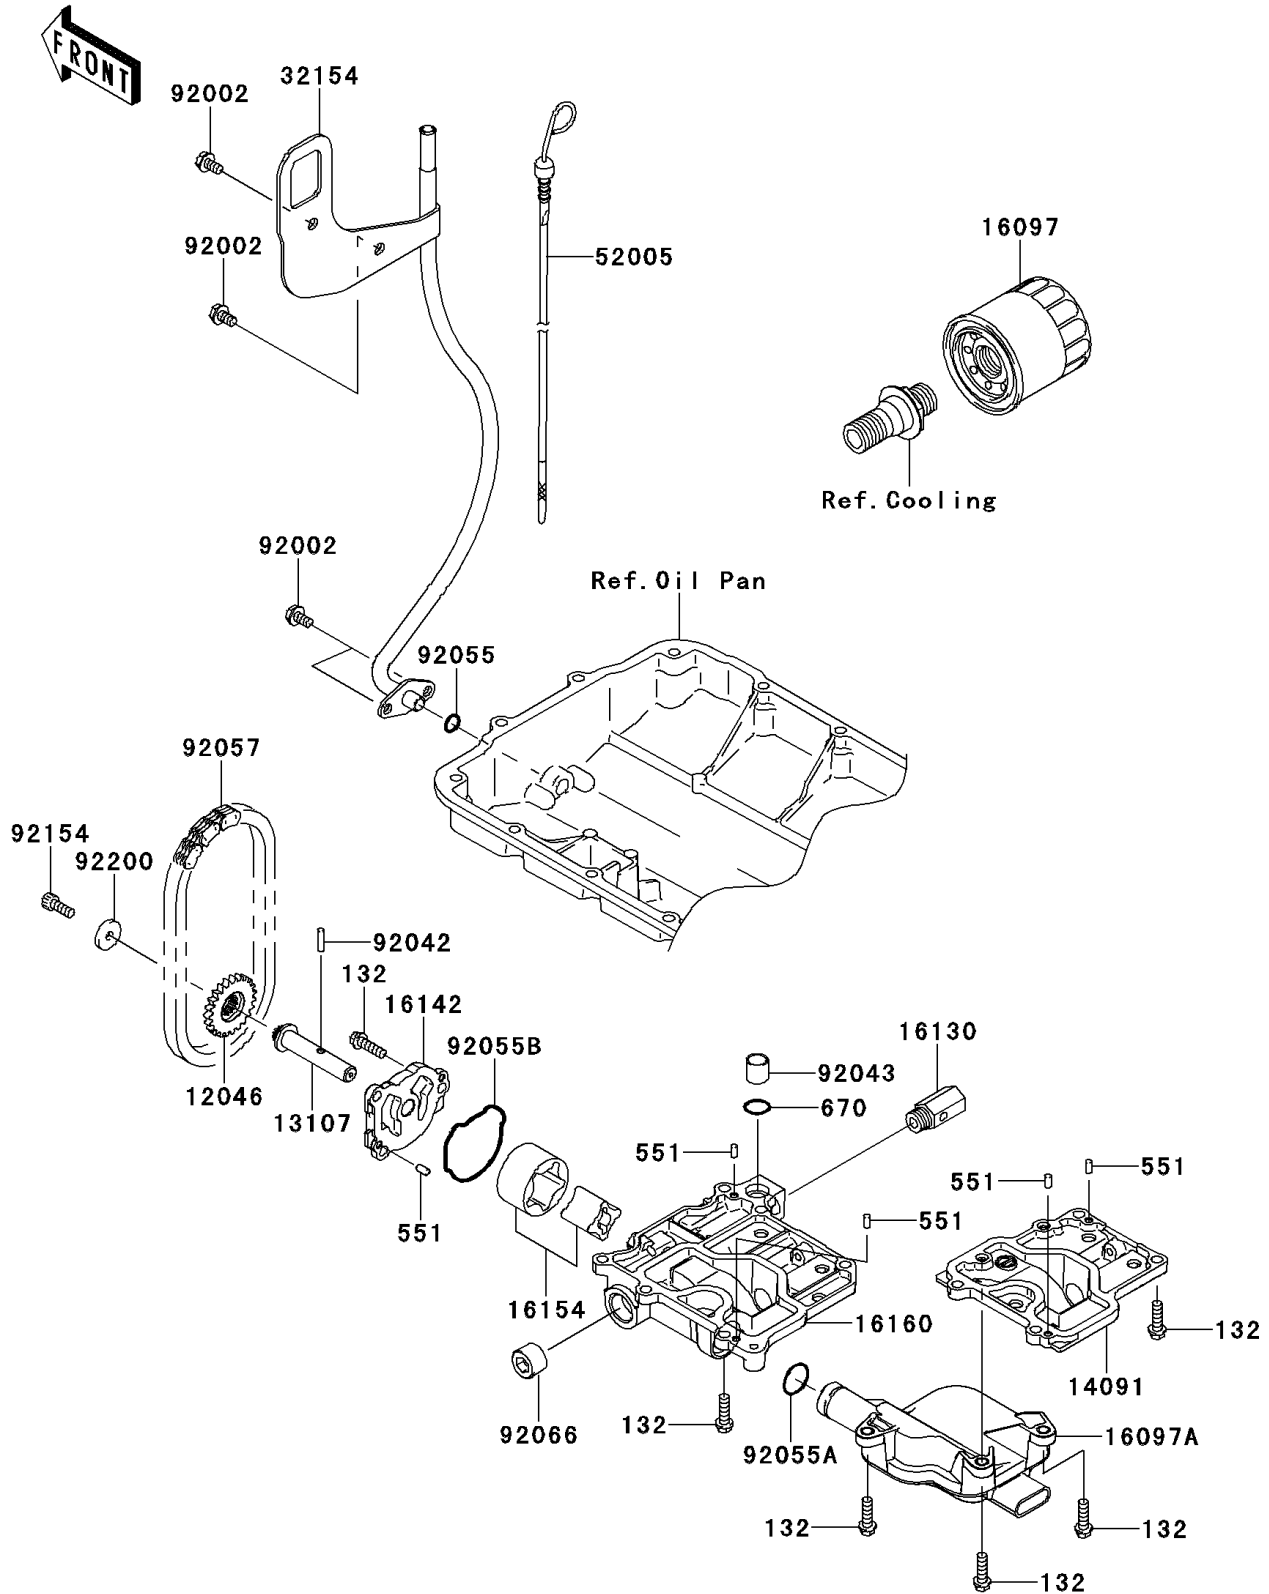

2013 JET SKI® Ultra® 300LX

PARTS DIAGRAM

Oil Pump

E1710

2013 JET SKI® Ultra® 300LX

PARTS LIST

Oil Pump

ITEM NAME

PART NUMBER

QUANTITY
