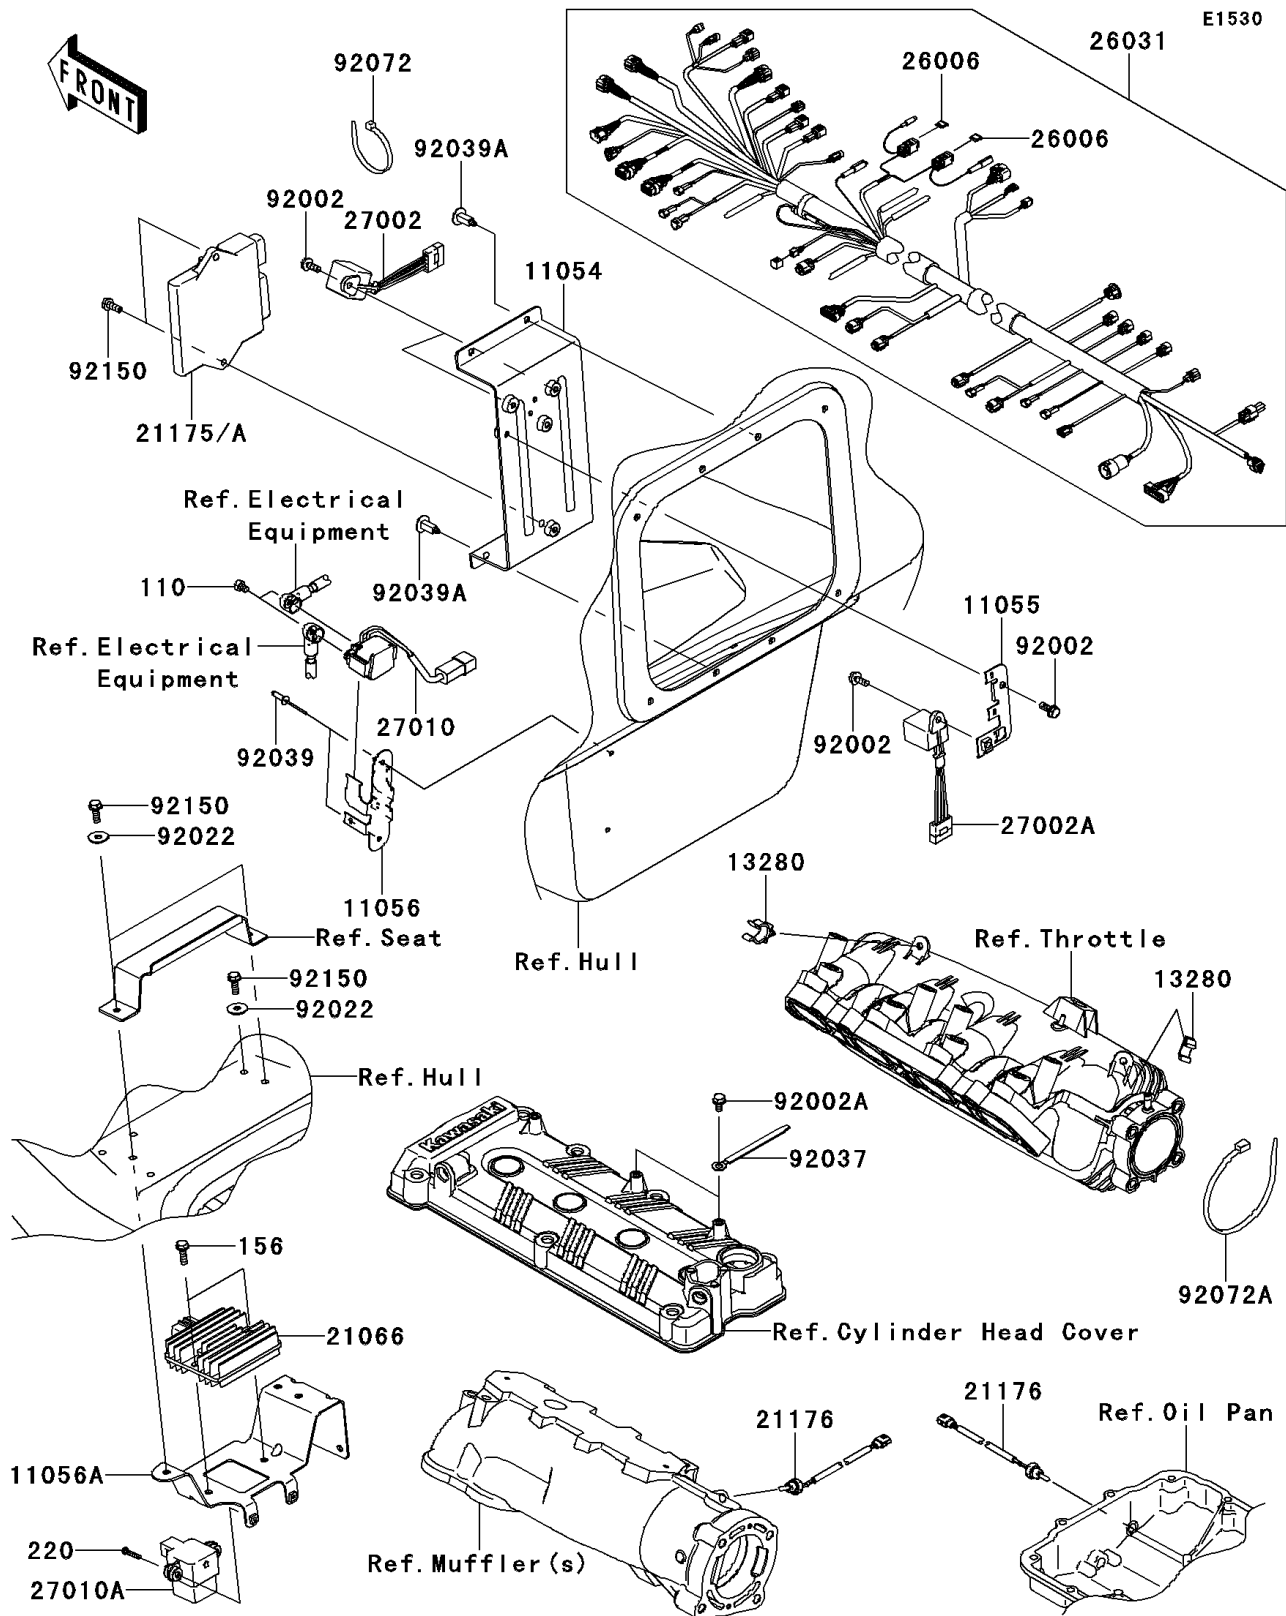

2013 JET SKI® Ultra® 300LX

PARTS DIAGRAM

Fuel Injection