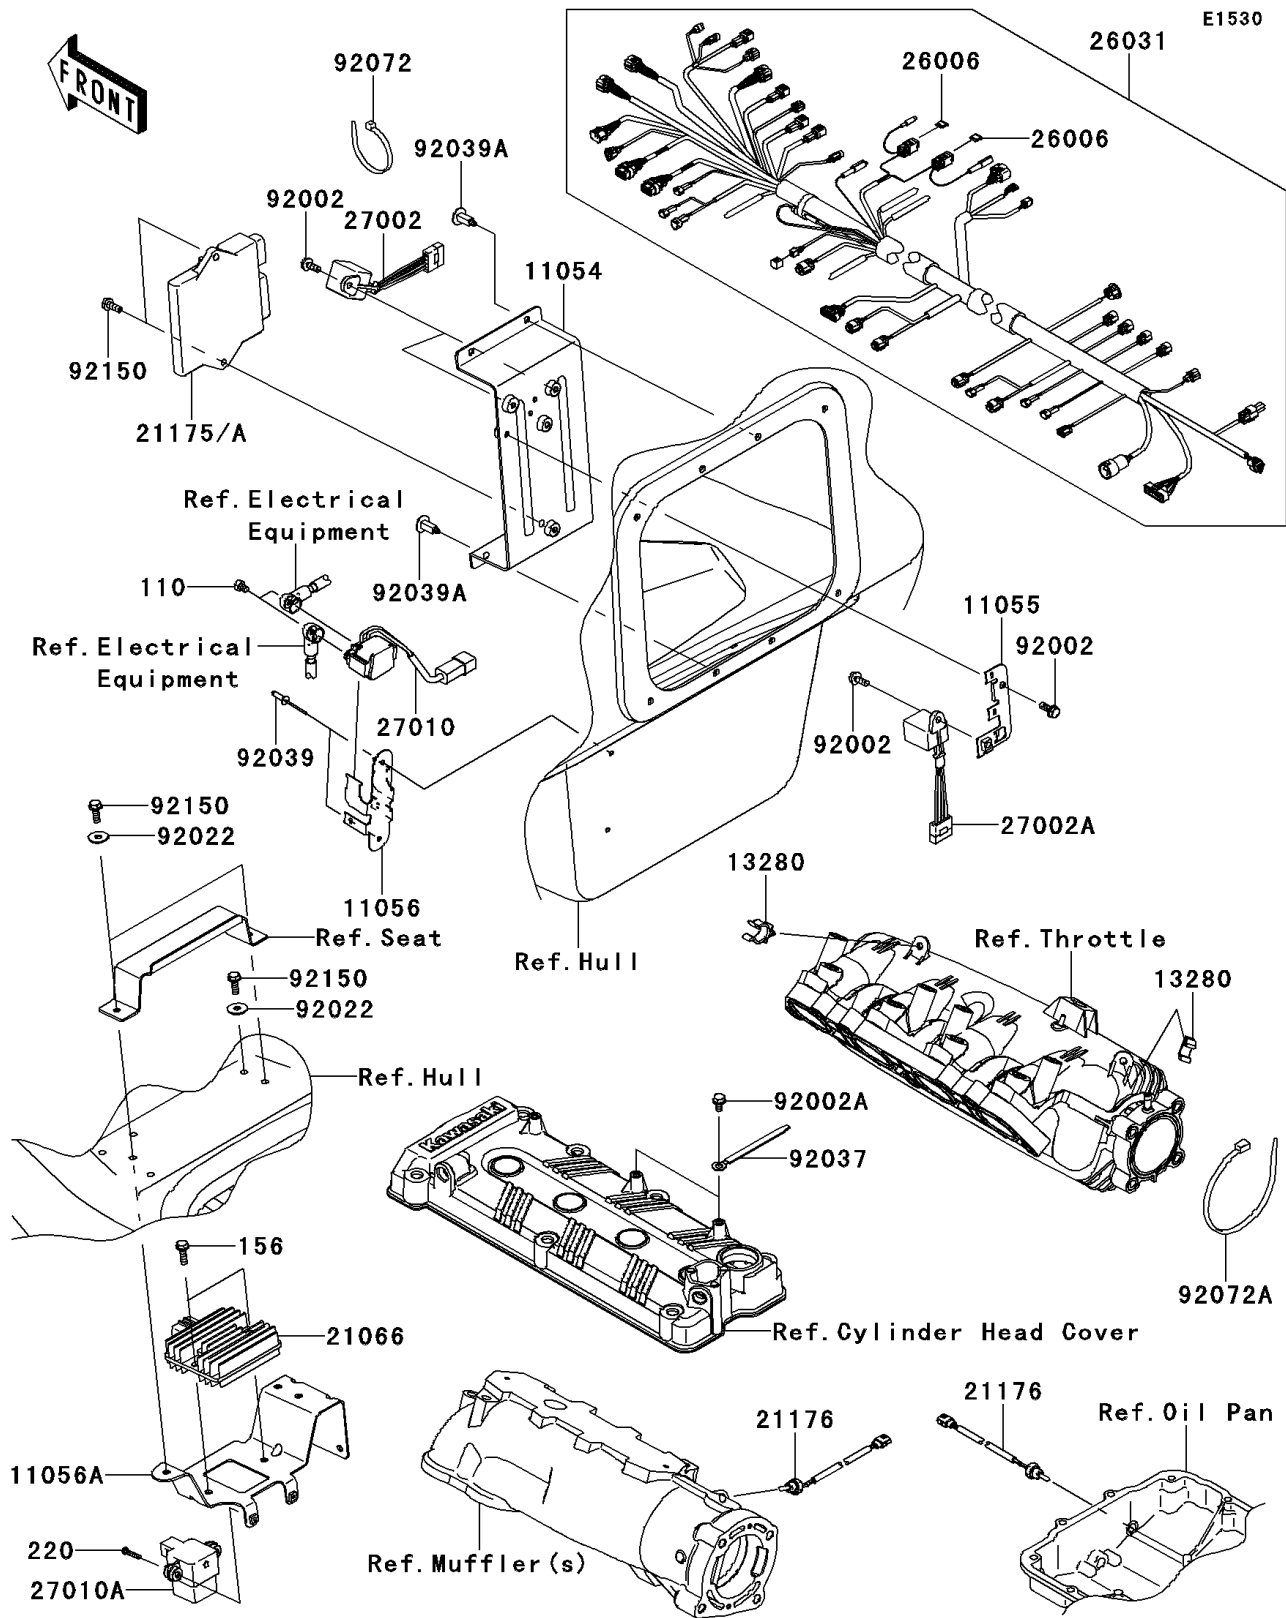

2012 JET SKI® Ultra® 300LX

PARTS DIAGRAM

Fuel Injection