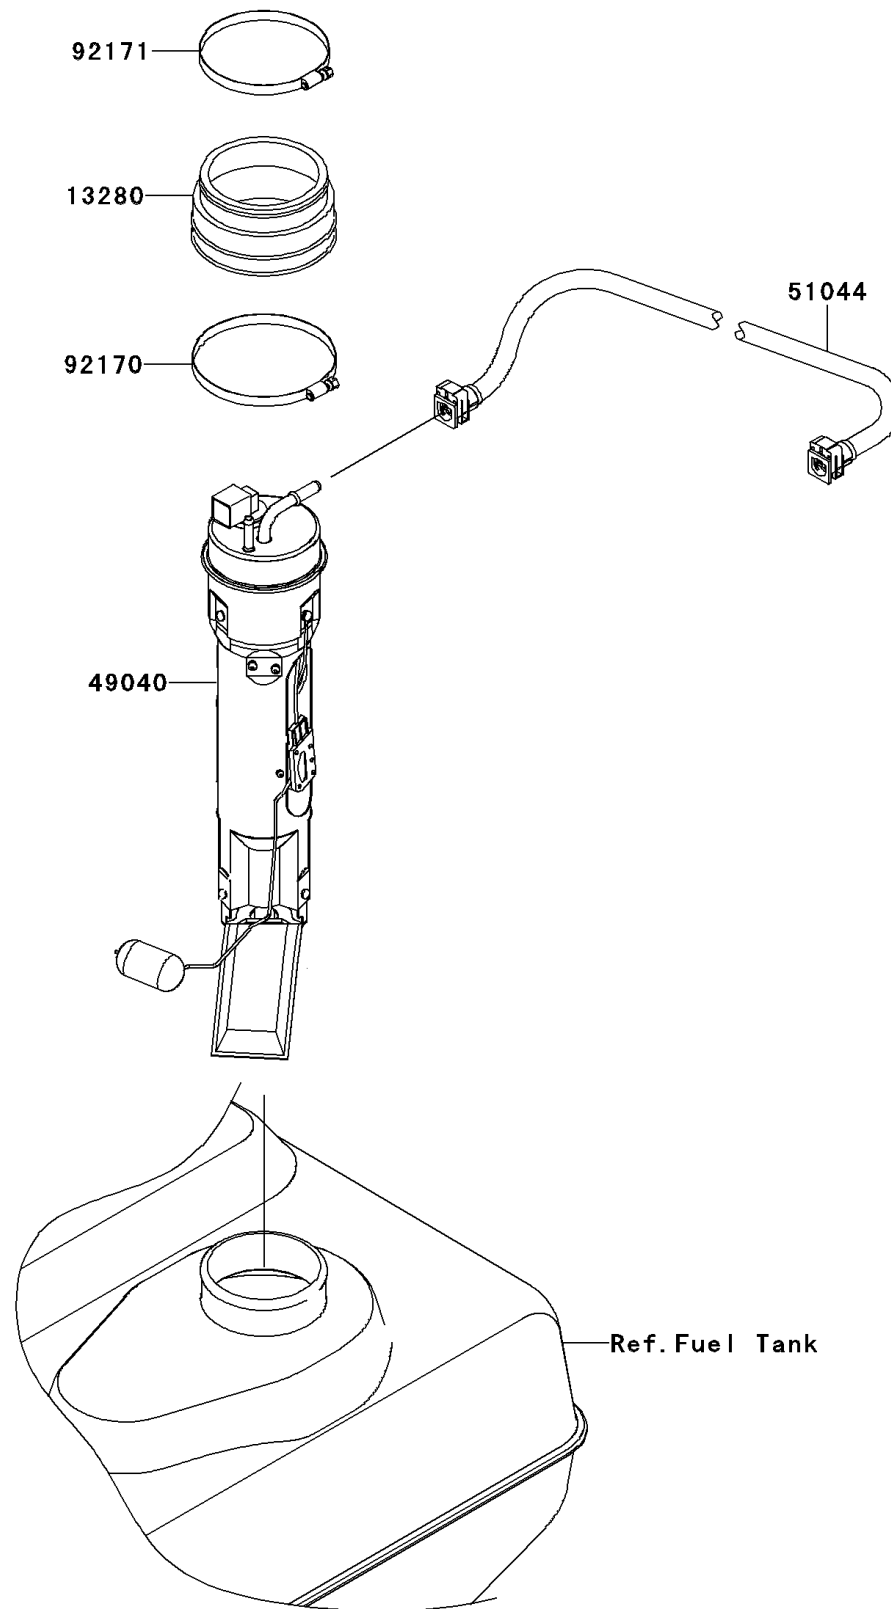

2013 JET SKI® Ultra® 300LX

PARTS DIAGRAM

Fuel Pump

E1520

2013 JET SKI® Ultra® 300LX

PARTS LIST

Fuel Pump

ITEM NAME

PART NUMBER

QUANTITY
