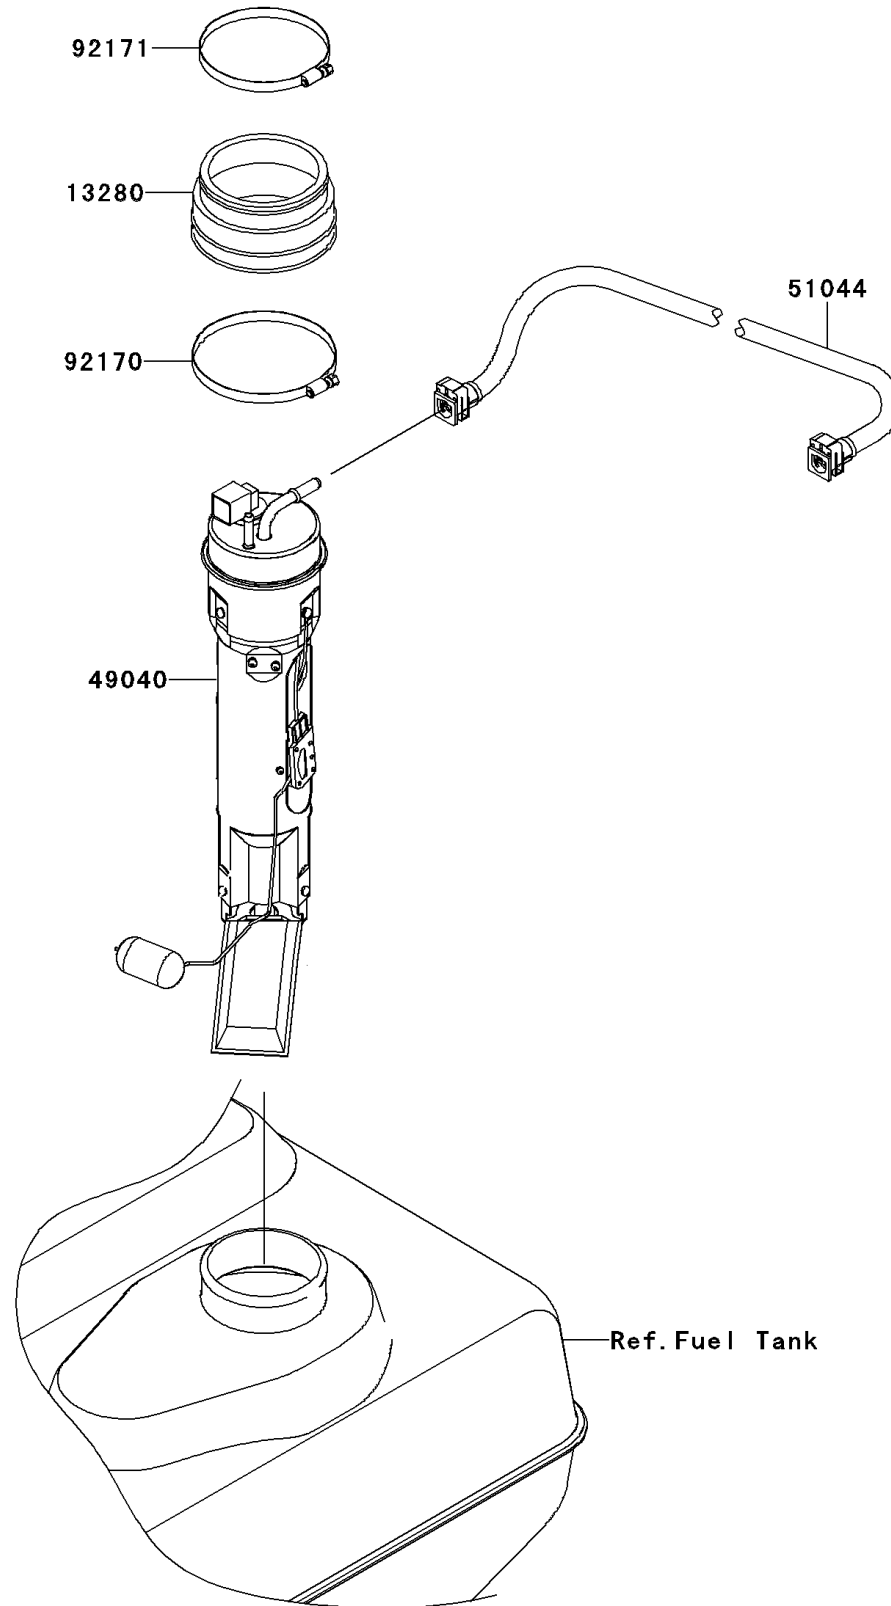

2011 JET SKI® Ultra® 300LX

PARTS DIAGRAM

Fuel Pump

E1520

2011 JET SKI® Ultra® 300LX

PARTS LIST

Fuel Pump

ITEM NAME

PART NUMBER

QUANTITY
