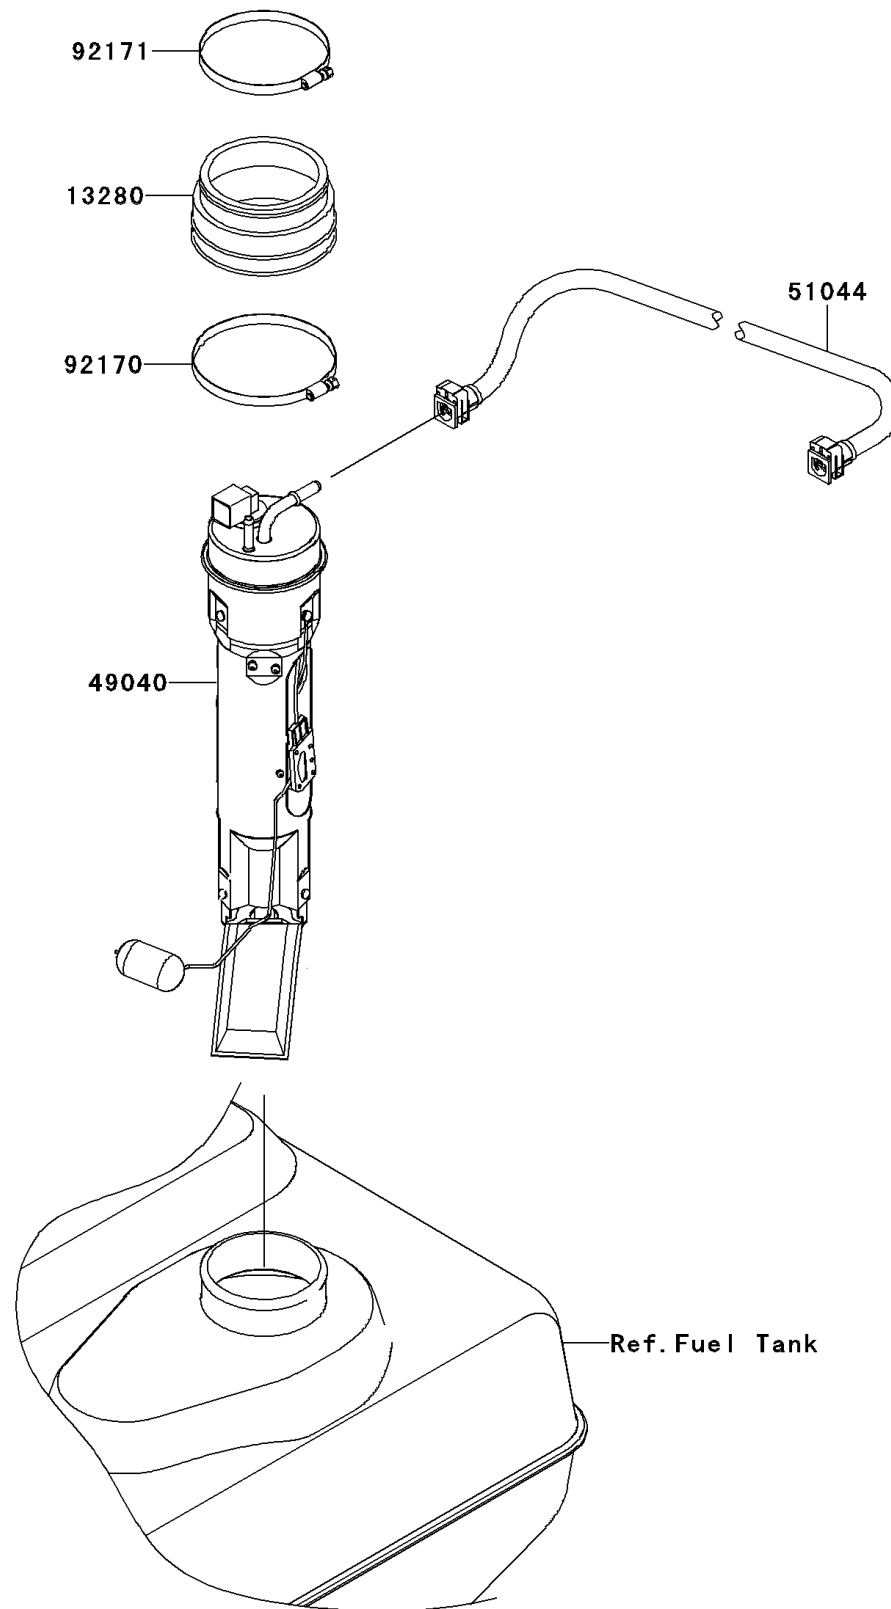

2013 JET SKI® Ultra® 300LX

PARTS DIAGRAM

Fuel Pump

E1520

2013 JET SKI® Ultra® 300LX

PARTS LIST

Fuel Pump

ITEM NAME	PART NUMBER	QUANTITY
HOLDER (Ref # 13280)	13280-0729	1
PUMP-FUEL (Ref # 49040)	49040-3720	1
TUBE-ASSY,FUEL (Ref # 51044)	51044-3707	1
CLAMP (Ref # 92170)	92170-3760	1
CLAMP (Ref # 92171)	92171-3716	1