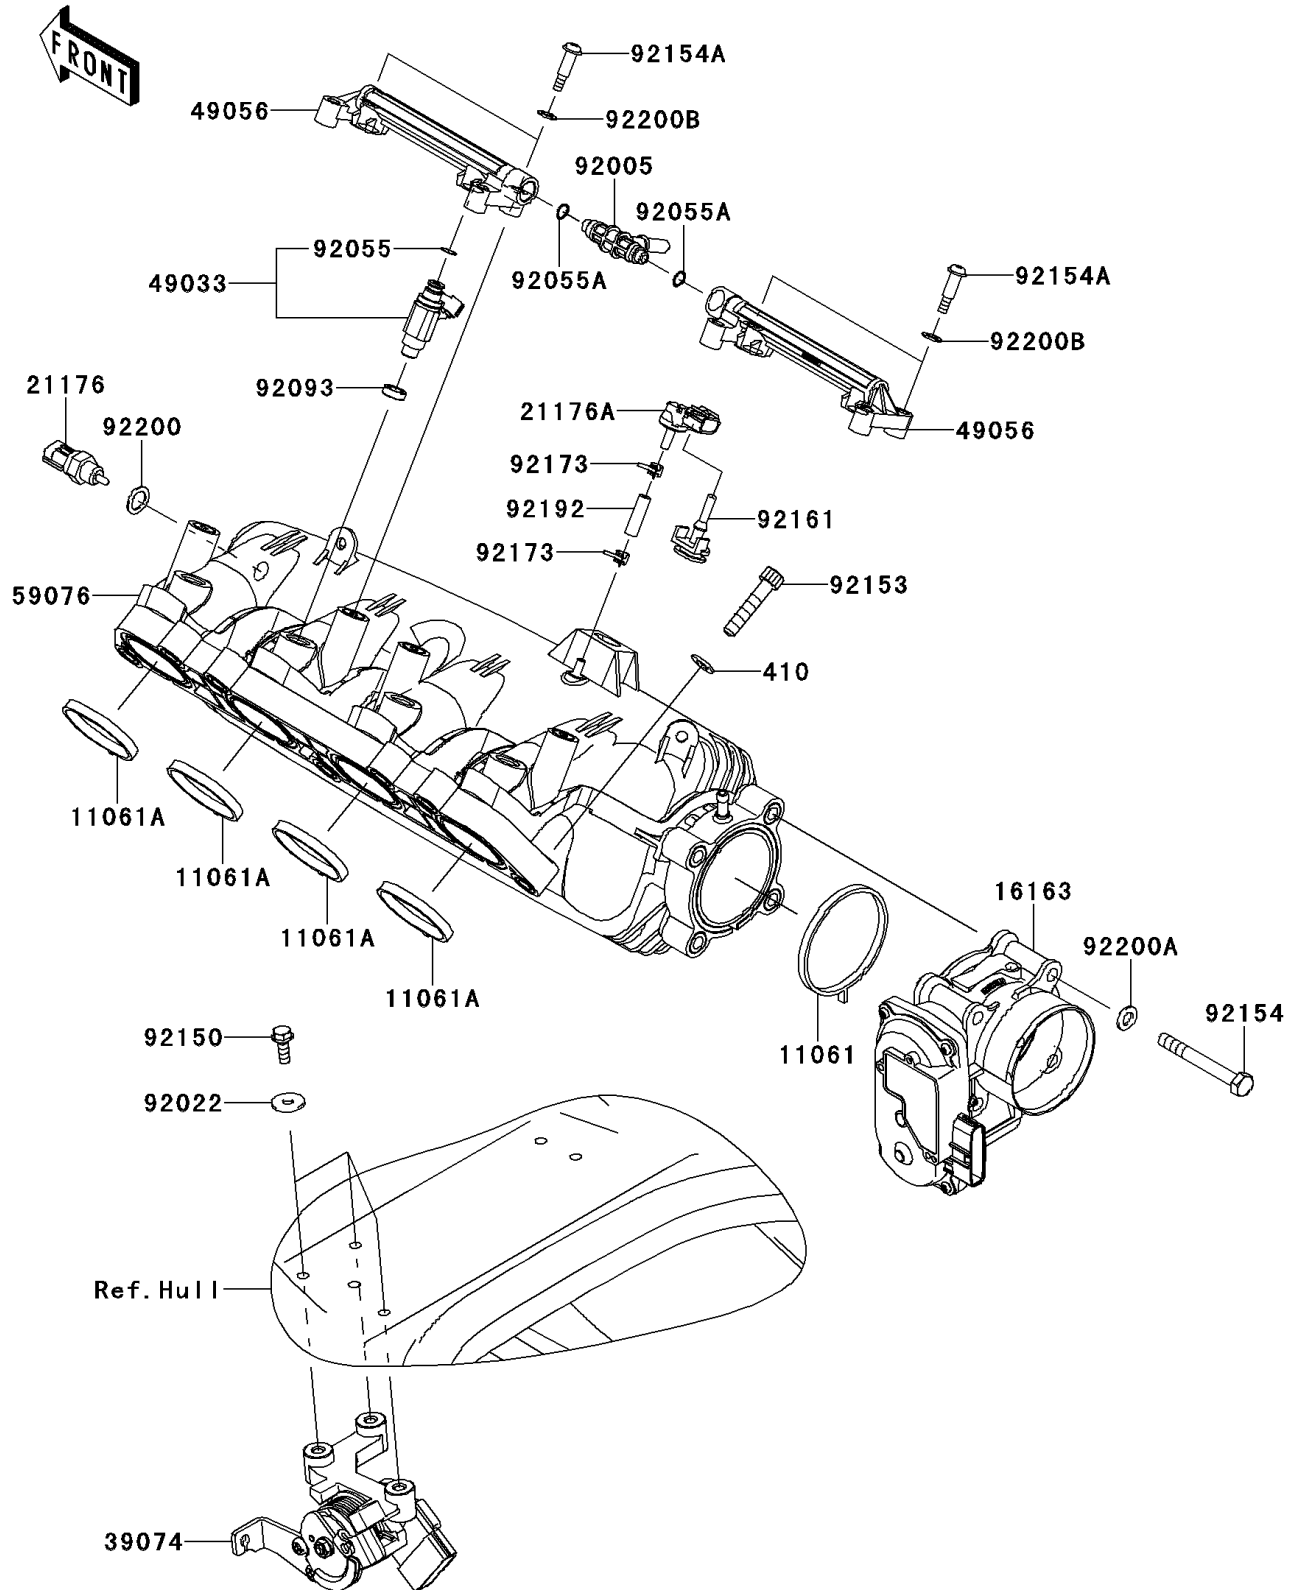

2013 JET SKI® Ultra® 300LX

PARTS DIAGRAM

Throttle

E1510

2013 JET SKI® Ultra® 300LX

PARTS LIST

Throttle

ITEM NAME	PART NUMBER	QUANTITY
WASHER-PLAIN-SMALL,8MM (Ref # 410)	410S0800	7
GASKET,MANIFOLD (Ref # 11061)	11061-3766	1
GASKET,THROTTLE (Ref # 11061A)	11061-3767	4
THROTTLE-ASSY (Ref # 16163)	16163-3717	1
SENSOR,AIR TEMPERATURE (Ref # 21176)	21176-1086	1
SENSOR,BOOST (Ref # 21176A)	21176-3777	1
LEVER-ASSY-THROTTLE (Ref # 39074)	39074-3730	1
NOZZLE-INJECTION (Ref # 49033)	49033-3709	4
PIPE-INJECTION,FUEL (Ref # 49056)	49056-3705	2
MANIFOLD-INTAKE (Ref # 59076)	59076-3736	1
FITTING,FUEL PIPE (Ref # 92005)	92005-3766	1
WASHER,6.5X20X1.5 (Ref # 92022)	92022-3710	3
RING-O,INJECTION NOZZLE (Ref # 92055)	92055-1622	4
RING-O (Ref # 92055A)	92055-3782	2
SEAL (Ref # 92093)	92093-0127	4
BOLT,6X18 (Ref # 92150)	92150-3729	3
BOLT,SOCKET,8X40 (Ref # 92153)	92153-0517	7
BOLT (Ref # 92154)	92154-3712	4
BOLT (Ref # 92154A)	92154-3713	4
DAMPER (Ref # 92161)	92161-3796	1
CLAMP (Ref # 92173)	92173-3702	2
TUBE (Ref # 92192)	92192-3857	1
WASHER,12X18X1 (Ref # 92200)	92200-0712	1
WASHER (Ref # 92200A)	92200-3806	4
WASHER (Ref # 92200B)	92200-3807	4