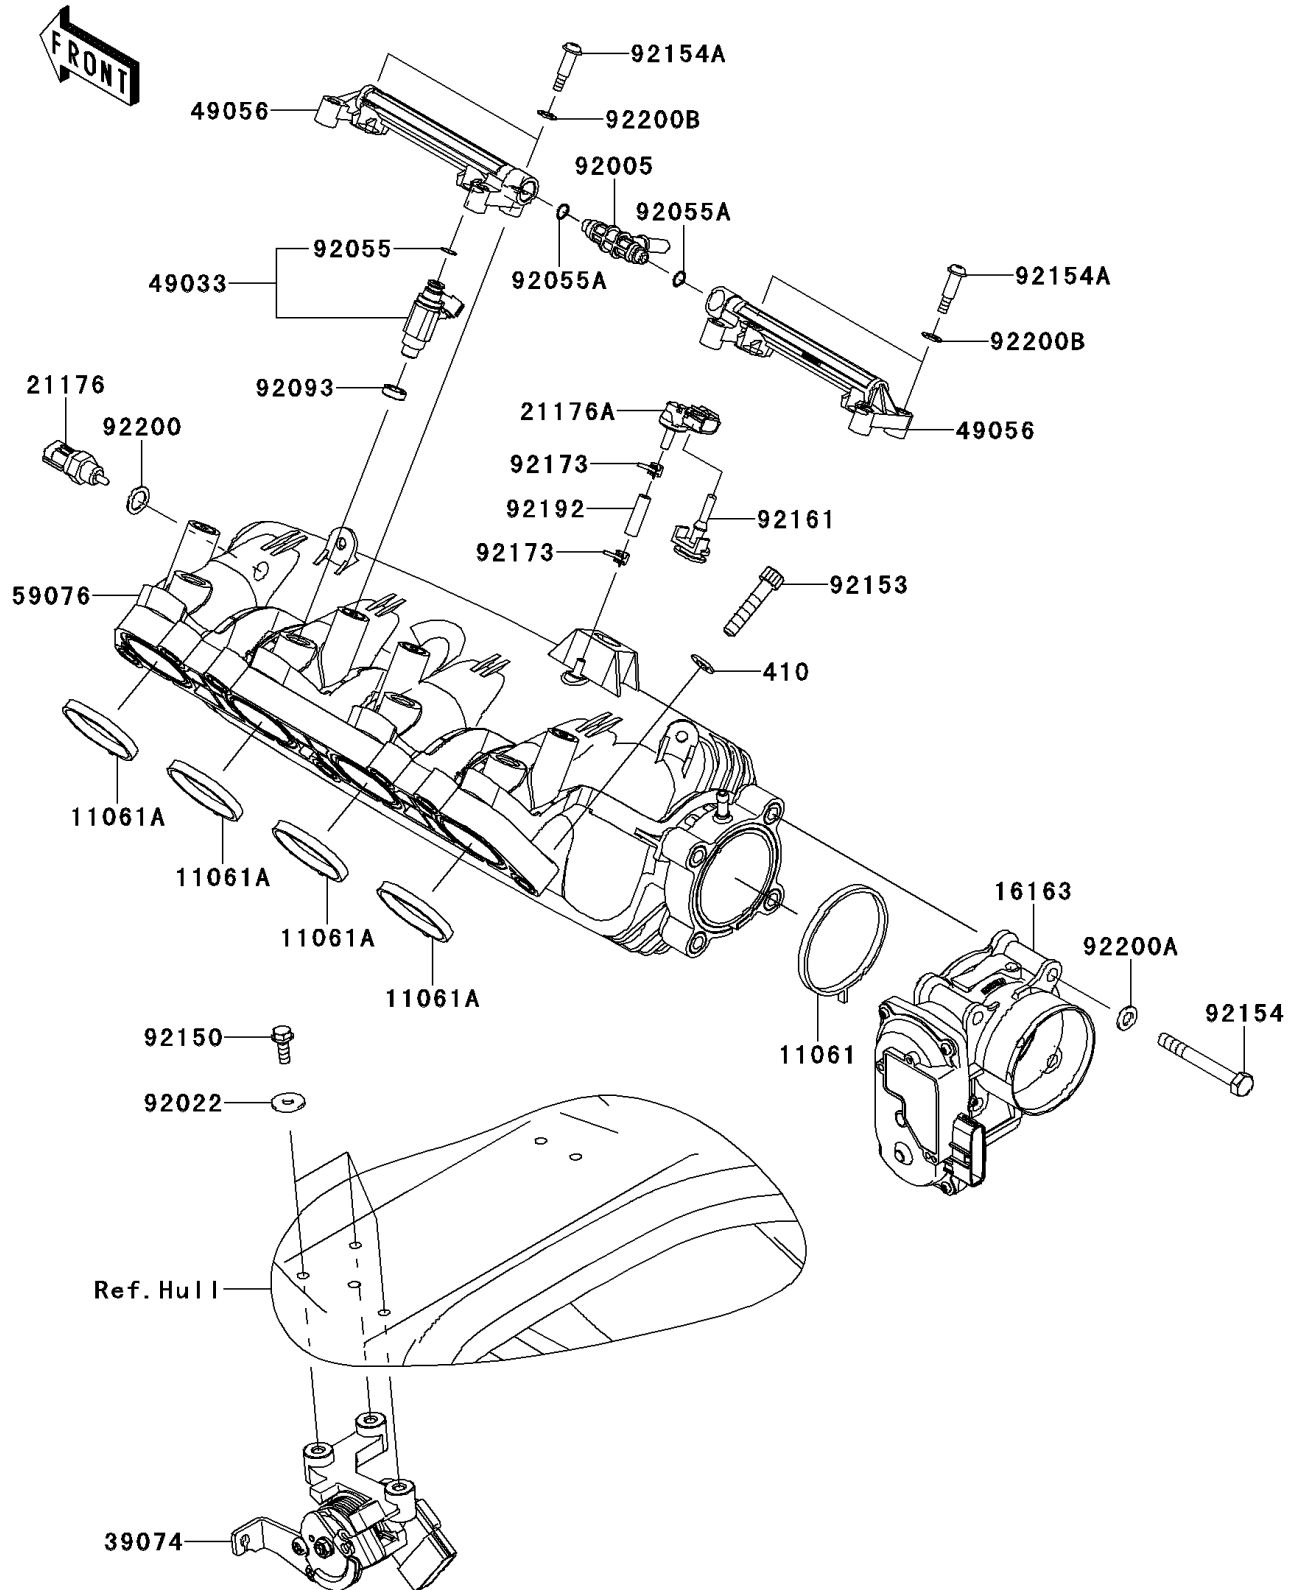

2012 JET SKI® Ultra® 300LX

PARTS DIAGRAM

Throttle

E1510

2012 JET SKI® Ultra® 300LX

PARTS LIST

Throttle

ITEM NAME	PART NUMBER	QUANTITY
WASHER-PLAIN-SMALL,8MM (Ref # 410)	410S0800	7
GASKET,MANIFOLD (Ref # 11061)	11061-3766	1
GASKET,THROTTLE (Ref # 11061A)	11061-3767	4
THROTTLE-ASSY (Ref # 16163)	16163-3717	1
SENSOR,AIR TEMPERATURE (Ref # 21176)	21176-1086	1
SENSOR,BOOST (Ref # 21176A)	21176-3777	1
LEVER-ASSY-THROTTLE (Ref # 39074)	39074-3730	1
NOZZLE-INJECTION (Ref # 49033)	49033-3709	4
PIPE-INJECTION,FUEL (Ref # 49056)	49056-3705	2
MANIFOLD-INTAKE (Ref # 59076)	59076-3736	1
FITTING,FUEL PIPE (Ref # 92005)	92005-3766	1
WASHER,6.5X20X1.5 (Ref # 92022)	92022-3710	3
RING-O,INJECTION NOZZLE (Ref # 92055)	92055-1622	4
RING-O (Ref # 92055A)	92055-3782	2
SEAL (Ref # 92093)	92093-0127	4
BOLT,6X18 (Ref # 92150)	92150-3729	3
BOLT,SOCKET,8X40 (Ref # 92153)	92153-0517	7
BOLT (Ref # 92154)	92154-3712	4
BOLT (Ref # 92154A)	92154-3713	4
DAMPER (Ref # 92161)	92161-3796	1
CLAMP (Ref # 92173)	92173-3702	2
TUBE (Ref # 92192)	92192-3857	1
WASHER,12X18X1 (Ref # 92200)	92200-0712	1
WASHER (Ref # 92200A)	92200-3806	4
WASHER (Ref # 92200B)	92200-3807	4