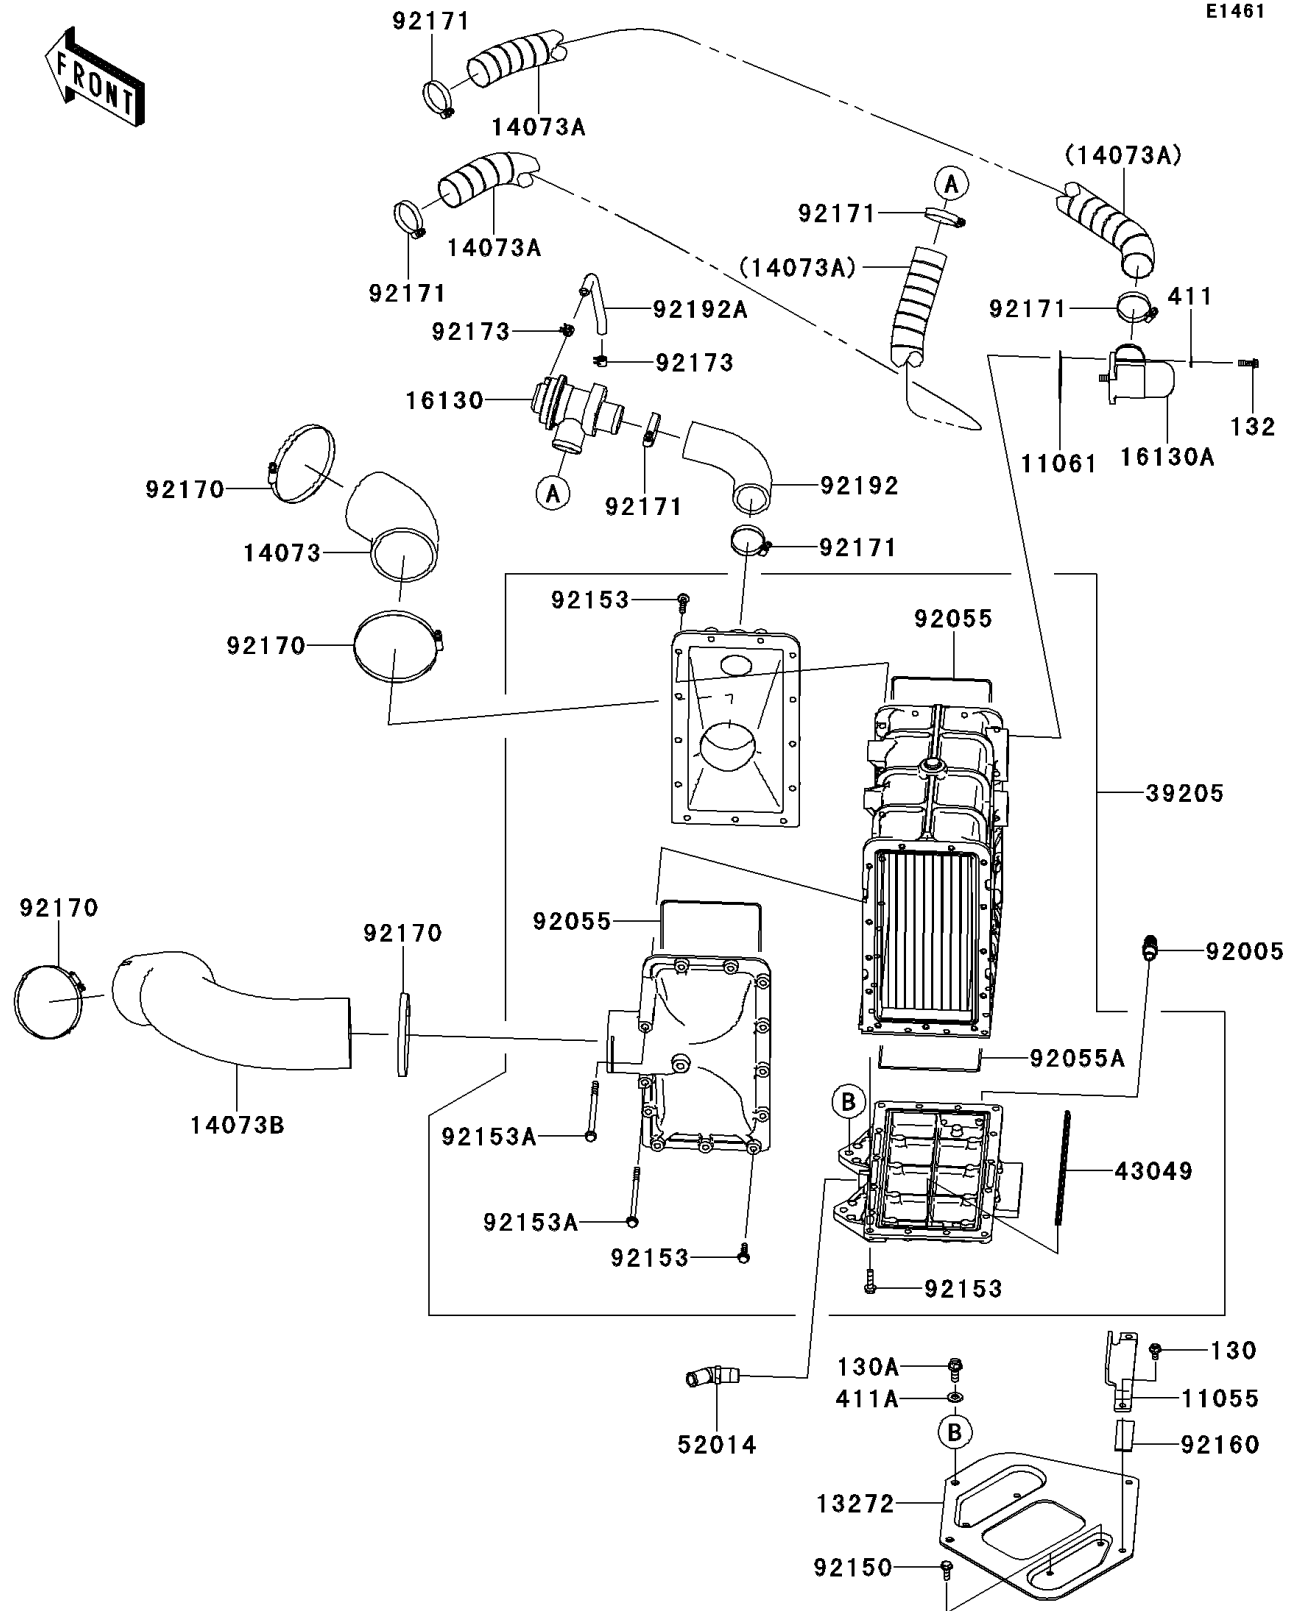

2013 JET SKI® Ultra® 300LX

PARTS DIAGRAM

Inter Cooler