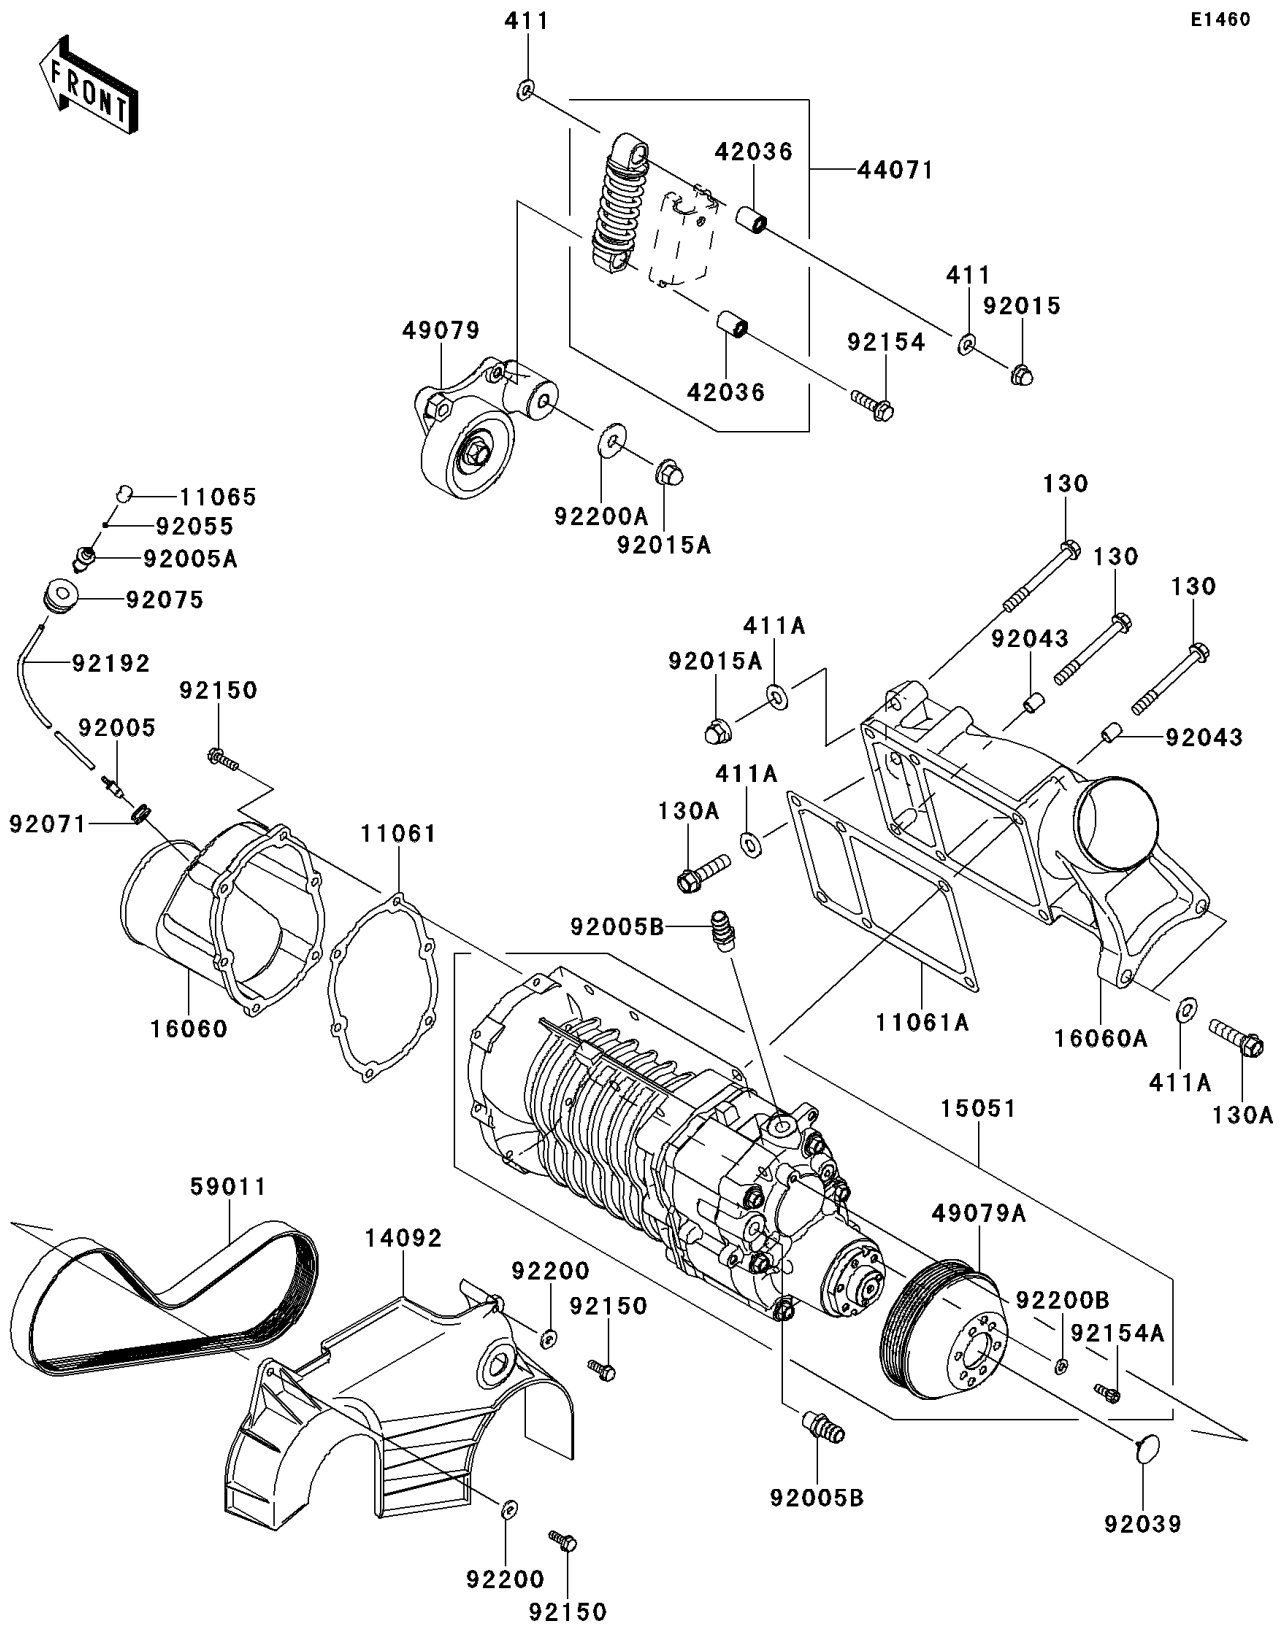

2013 JET SKI® Ultra® 300LX

PARTS DIAGRAM

Super Charger

E1460

2013 JET SKI® Ultra® 300LX

PARTS LIST

Super Charger

ITEM NAME	PART NUMBER	QUANTITY
BOLT-FLANGED,8X75 (Ref # 130)	130CD0875	6
BOLT-FLANGED,10X40 (Ref # 130A)	130CD1040	3
WASHER-PLAIN,8MM (Ref # 411)	411S0800	2
WASHER-PLAIN,10MM (Ref # 411A)	411S1000	4
GASKET,COMPRESSOR IN (Ref # 11061)	11061-0760	1
GASKET,COMPRESSOR (Ref # 11061A)	11061-3763	1
CAP (Ref # 11065)	11065-0156	1
COVER,BELT (Ref # 14092)	14092-0838	1
COMPRESSOR-AIR,SUPER CHARGER (Ref # 15051)	15051-3704	1
PIPE-INTAKE,COMPRESSOR INLET (Ref # 16060)	16060-0738	1
PIPE-INTAKE,COMPRESSOR OUT (Ref # 16060A)	16060-3725	1
SLEEVE (Ref # 42036)	42036-0713	2
DAMPER-ASSY (Ref # 44071)	44071-0776	1
PULLEY-BELT (Ref # 49079)	49079-0703	1
PULLEY-BELT (Ref # 49079A)	49079-3704	1
BELT,6PK845 (Ref # 59011)	59011-0032	1
FITTING (Ref # 92005)	92005-0722	1
FITTING (Ref # 92005A)	92005-0723	1
FITTING (Ref # 92005B)	92005-3714	2
NUT,CAP,8MM (Ref # 92015)	92015-1371	1
NUT,10MM (Ref # 92015A)	92015-1649	2
RIVET (Ref # 92039)	92039-3795	1
PIN,8.2X10.5X14 (Ref # 92043)	92043-3764	2
RING-O,2X1 (Ref # 92055)	92055-0718	1
GROMMET (Ref # 92071)	92071-3733	1
DAMPER,FUEL TANK (Ref # 92075)	92075-1424	1
BOLT,6X18 (Ref # 92150)	92150-3729	8
BOLT (Ref # 92154)	92154-0865	1
BOLT,SOCKET,6X16 (Ref # 92154A)	92154-3714	6

2013 JET SKI® Ultra® 300LX

PARTS LIST

Super Charger

ITEM NAME	PART NUMBER	QUANTITY
TUBE,3X4X600 (Ref # 92192)	92192-1004	1
WASHER,6.5X16X2.0 (Ref # 92200)	92200-1543	2
WASHER (Ref # 92200A)	92200-3762	1
WASHER,6.5X13X1.5 (Ref # 92200B)	92200-3814	6