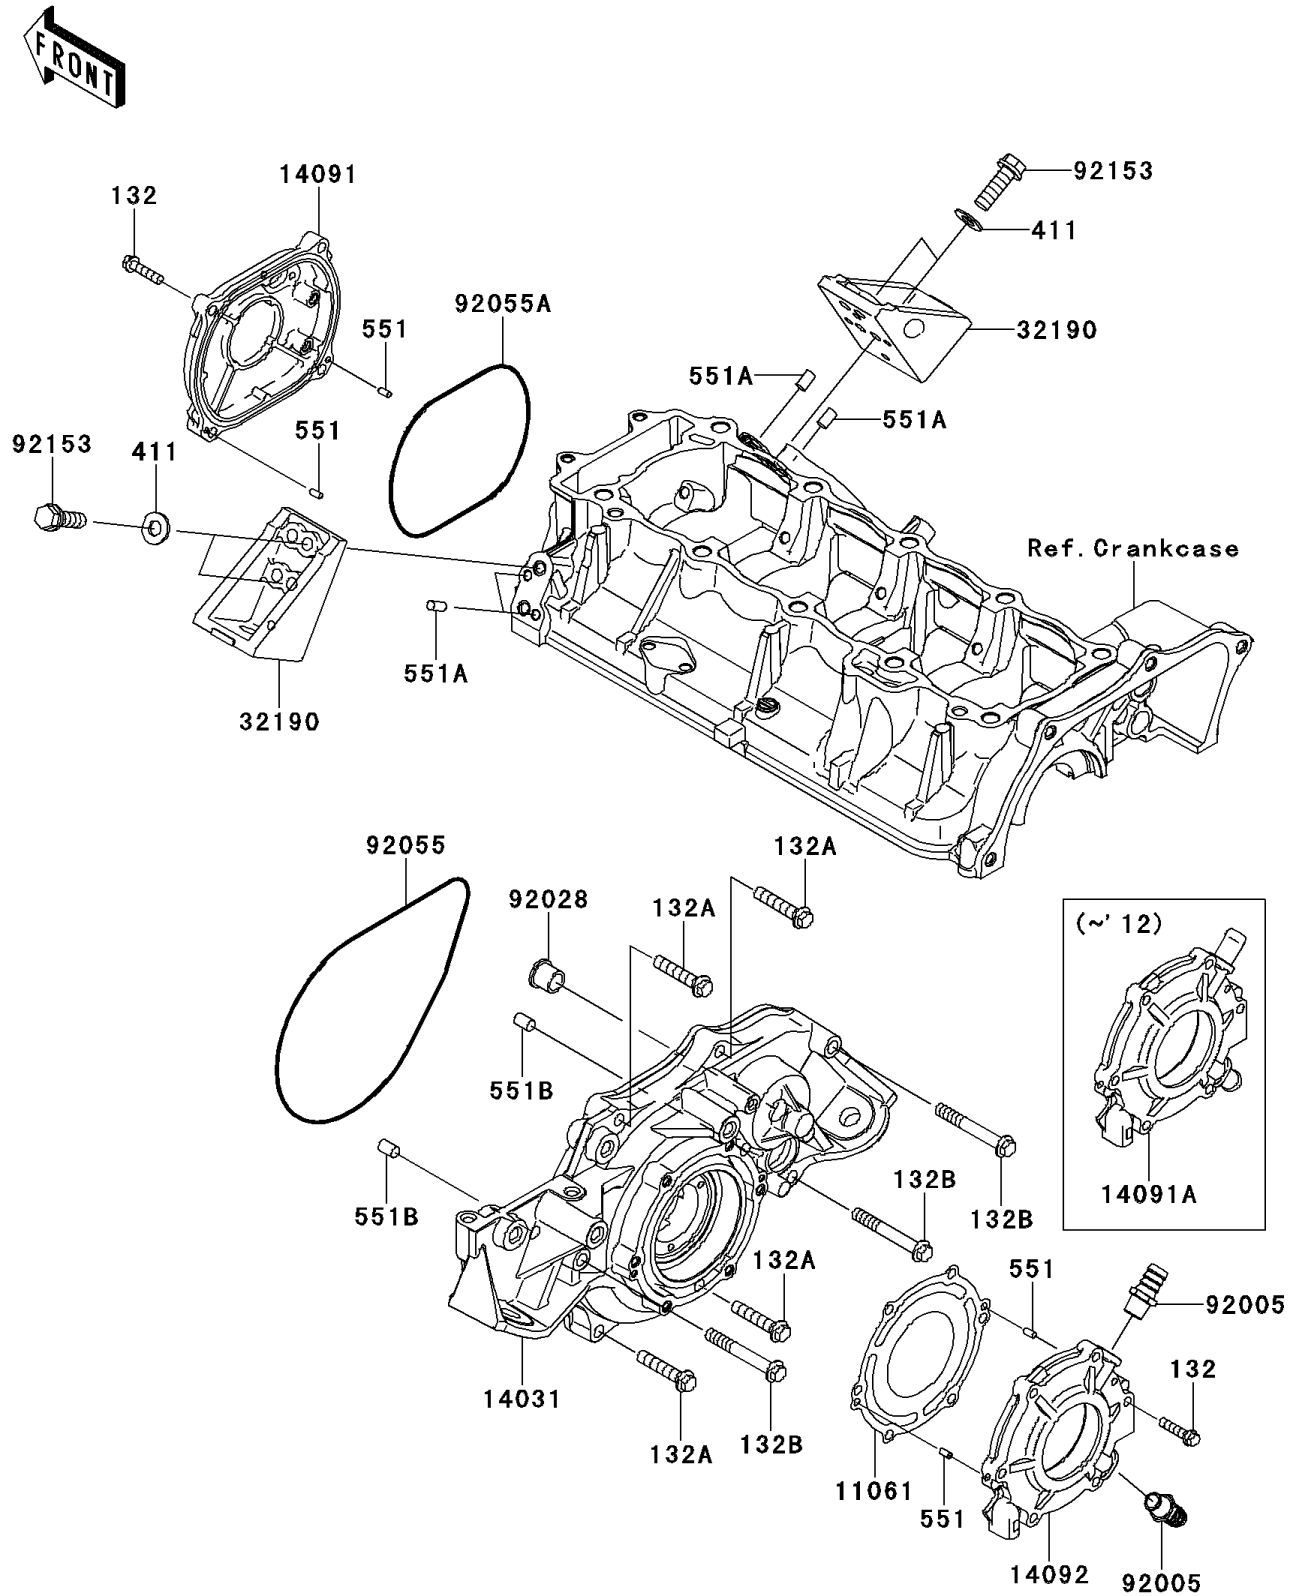

2013 JET SKI® Ultra® 300LX

PARTS DIAGRAM

Engine Cover(s)

E1431

2013 JET SKI® Ultra® 300LX

PARTS LIST

Engine Cover(s)

ITEM NAME

PART NUMBER

QUANTITY
