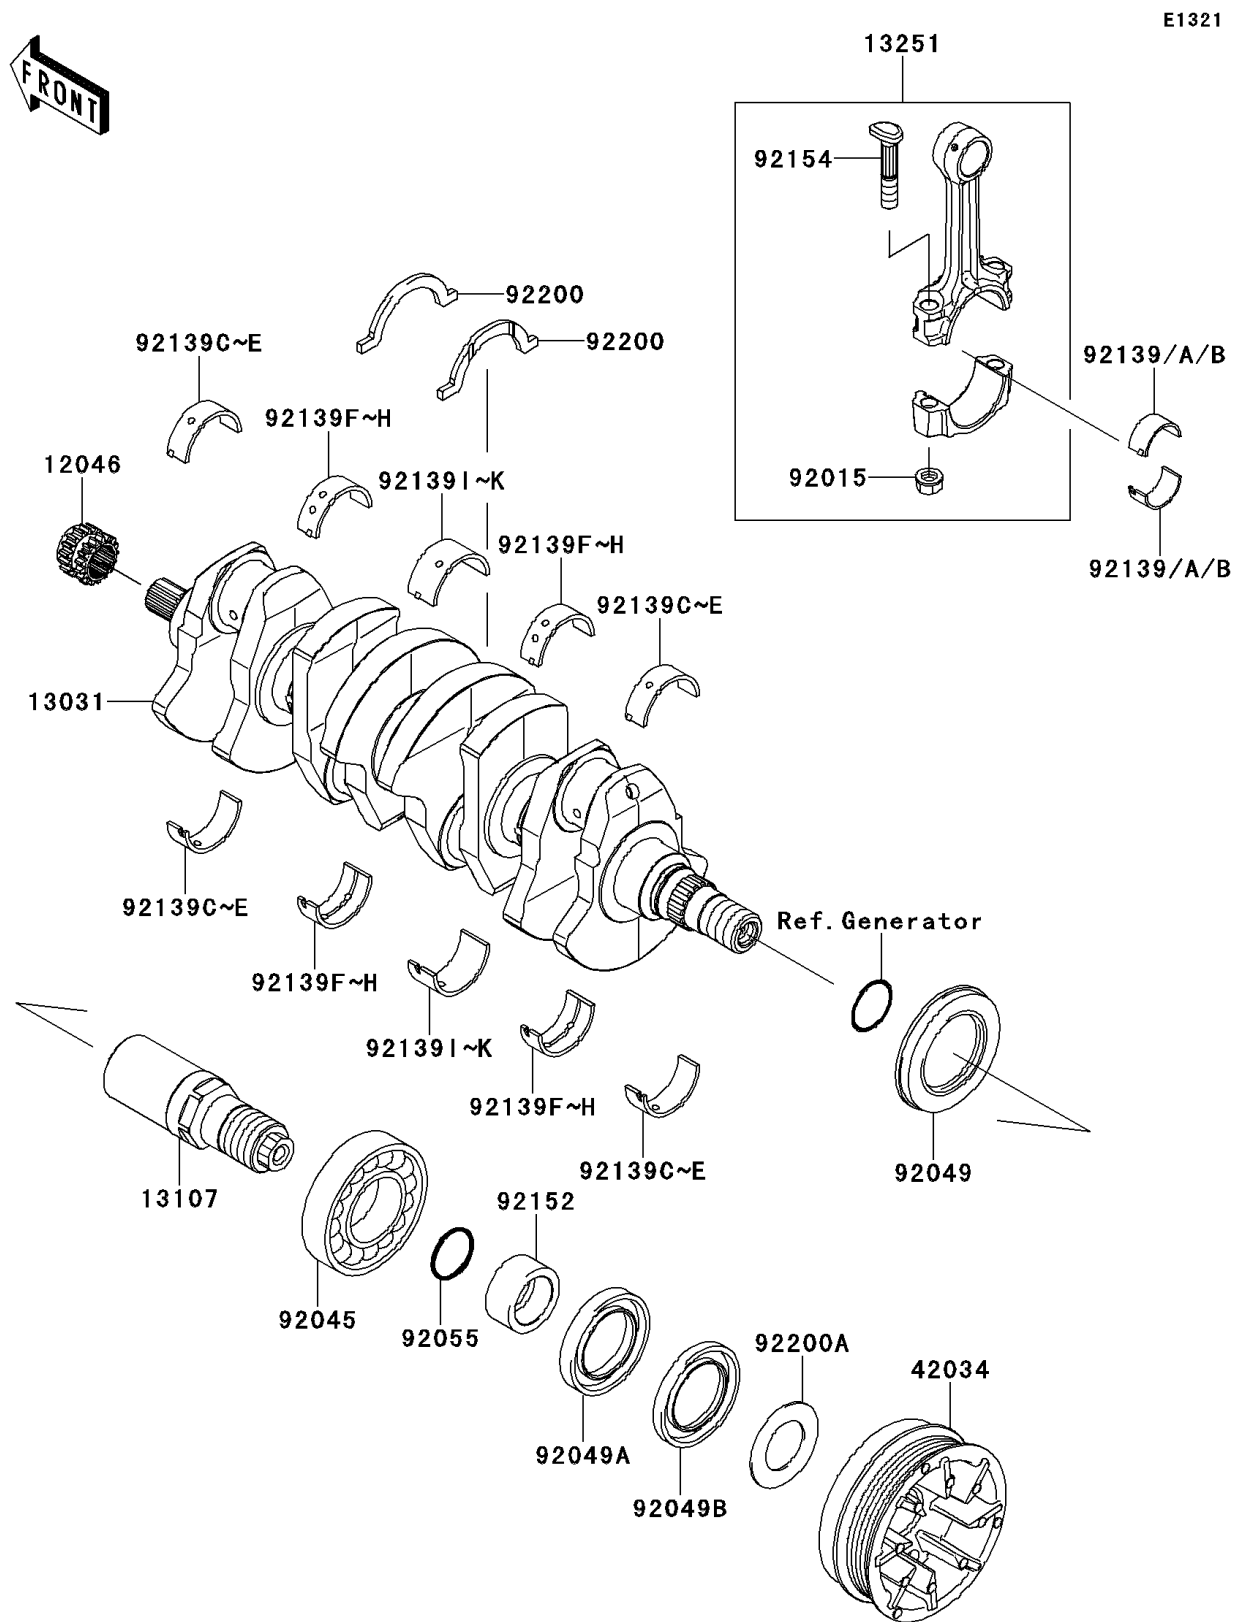

2013 JET SKI® Ultra® 300LX

PARTS DIAGRAM

Crankshaft

2013 JET SKI® Ultra® 300LX

PARTS LIST

Crankshaft

ITEM NAME	PART NUMBER	QUANTITY
SPROCKET,17T (Ref # 12046)	12046-3711	1
CRANKSHAFT-COMP (Ref # 13031)	13031-3743	1
SHAFT (Ref # 13107)	13107-3810	1
ROD-ASSY-CONNECTING,J (Ref # 13251)	13251-3703-JJ	4
COUPLING (Ref # 42034)	42034-3723	1
NUT,CONNECTING ROD (Ref # 92015)	92015-1559	8
BEARING-BALL,6208ZZ AS2S (Ref # 92045)	92045-3739	1
SEAL-OIL,SD347626LHS (Ref # 92049)	92049-3736	1
SEAL-OIL,FPJ740628.5ZS (Ref # 92049A)	92049-3737	1
SEAL-OIL,S40626NS (Ref # 92049B)	92049-3738	1
RING-O,27.7X2.4 (Ref # 92055)	92055-091	1
BUSHING,CONNECTING ROD,GREEN (Ref # 92139)	92139-0722	8
BUSHING,CONNECTING ROD,YELLOW (Ref # 92139A)	92139-0723	AR
BUSHING,CONNECTING ROD,PINK (Ref # 92139B)	92139-0724	AR
BUSHING,CRANKSHAFT,#1,GREEN (Ref # 92139C)	92139-0725	4
BUSHING,CRANKSHAFT,#1,YEL (Ref # 92139D)	92139-0726	AR
BUSHING,CRANKSHAFT,#1,PINK (Ref # 92139E)	92139-0727	AR
BUSHING,CRANKSHAFT,#2,GREEN (Ref # 92139F)	92139-0728	4
BUSHING,CRANKSHAFT,#2,YEL (Ref # 92139G)	92139-0729	AR
BUSHING,CRANKSHAFT,#2,PINK (Ref # 92139H)	92139-0730	AR
BUSHING,CRANKSHAFT,#3,GREEN (Ref # 92139I)	92139-0731	2
BUSHING,CRANKSHAFT,#3,YELLOW (Ref # 92139J)	92139-0732	AR
BUSHING,CRANKSHAFT,#3,PINK (Ref # 92139K)	92139-0733	AR
COLLAR,30X40X18 (Ref # 92152)	92152-3759	1
BOLT,CONNECTING ROD,9MM (Ref # 92154)	92154-3720	8
WASHER (Ref # 92200)	92200-3789	2
WASHER,30.5X52X1.5 (Ref # 92200A)	92200-3808	1