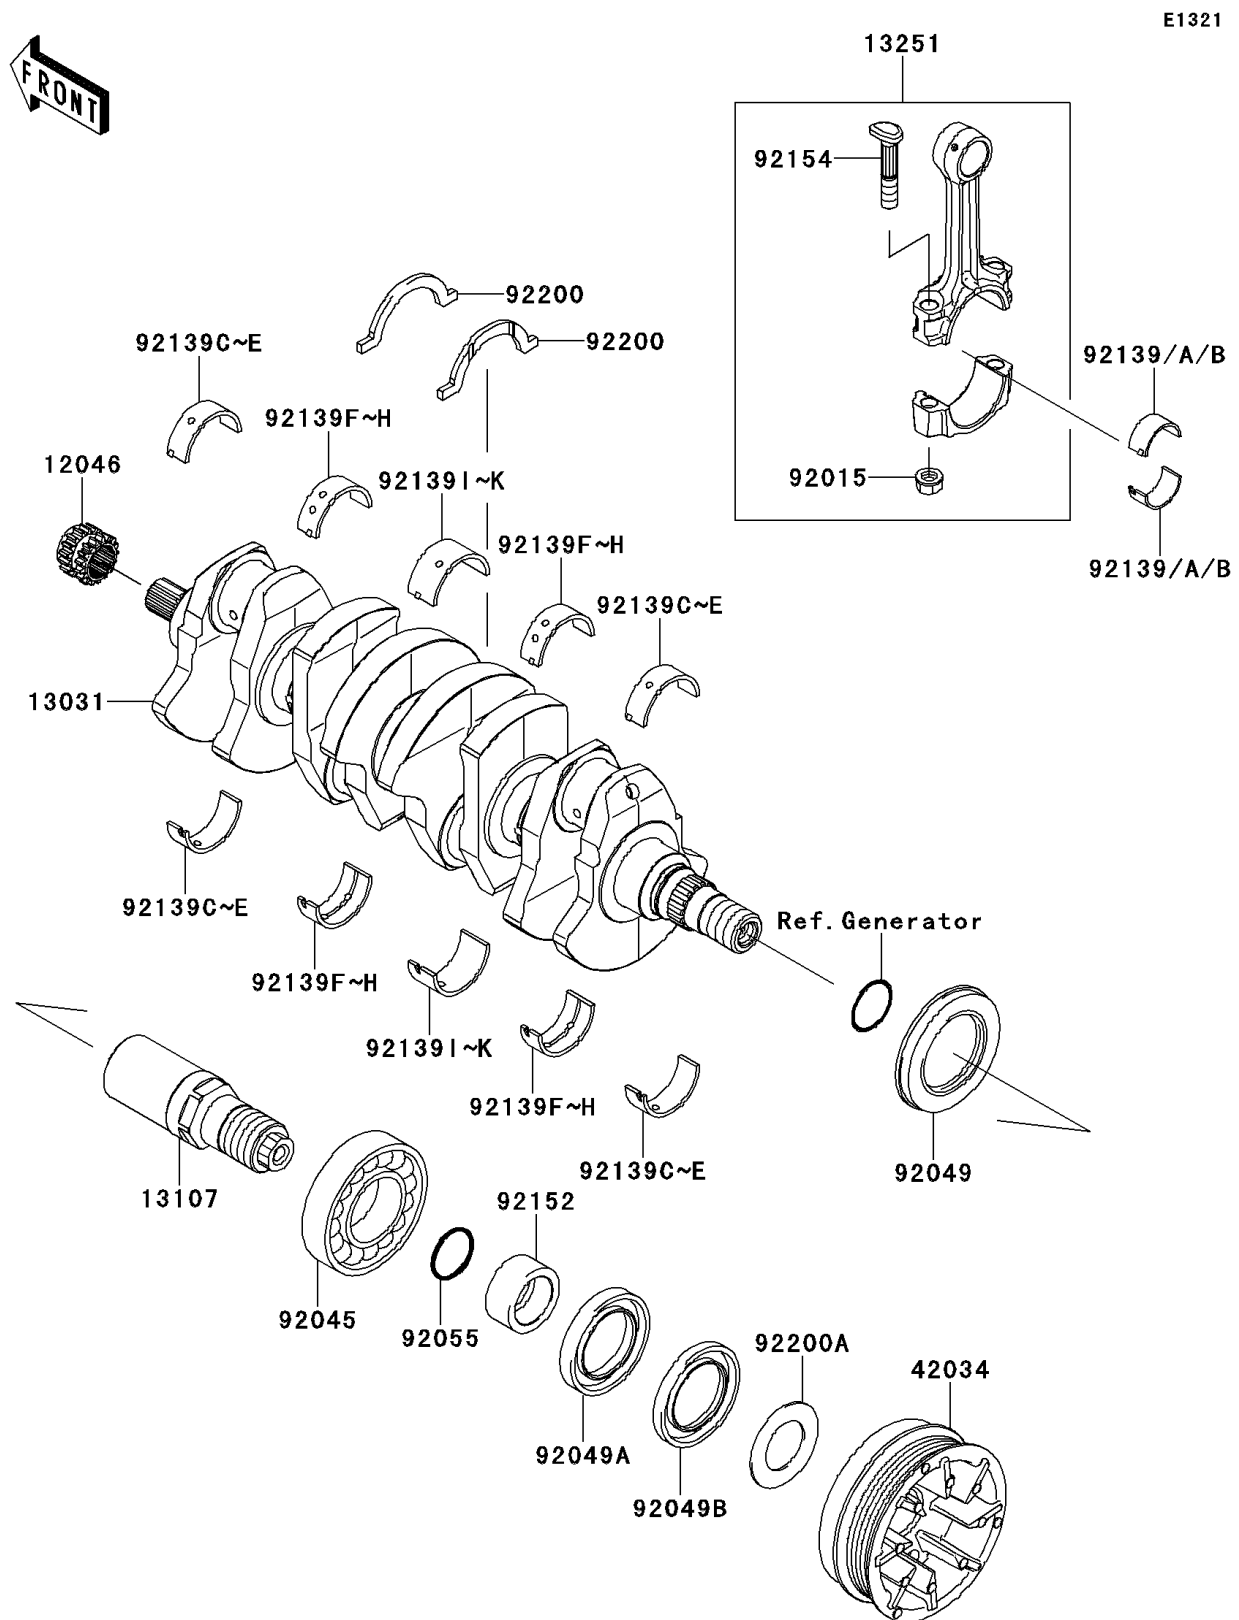

2012 JET SKI® Ultra® 300LX

PARTS DIAGRAM

Crankshaft

2012 JET SKI® Ultra® 300LX

PARTS LIST

Crankshaft

ITEM NAME	PART NUMBER	QUANTITY
SPROCKET,17T (Ref # 12046)	12046-3711	1
CRANKSHAFT-COMP (Ref # 13031)	13031-3743	1
SHAFT (Ref # 13107)	13107-3810	1
ROD-ASSY-CONNECTING,J (Ref # 13251)	13251-3703-JJ	4
COUPLING (Ref # 42034)	42034-3723	1
NUT,CONNECTING ROD (Ref # 92015)	92015-1559	8
BEARING-BALL,6208ZZ AS2S (Ref # 92045)	92045-3739	1
SEAL-OIL,SD347626LHS (Ref # 92049)	92049-3736	1
SEAL-OIL,FPJ740628.5ZS (Ref # 92049A)	92049-3737	1
SEAL-OIL,S40626NS (Ref # 92049B)	92049-3738	1
RING-O,27.7X2.4 (Ref # 92055)	92055-091	1
BUSHING,CONNECTING ROD,GREEN (Ref # 92139)	92139-0722	8
BUSHING,CONNECTING ROD,YELLOW (Ref # 92139A)	92139-0723	AR
BUSHING,CONNECTING ROD,PINK (Ref # 92139B)	92139-0724	AR
BUSHING,CRANKSHAFT,#1,GREEN (Ref # 92139C)	92139-0725	4
BUSHING,CRANKSHAFT,#1,YEL (Ref # 92139D)	92139-0726	AR
BUSHING,CRANKSHAFT,#1,PINK (Ref # 92139E)	92139-0727	AR
BUSHING,CRANKSHAFT,#2,GREEN (Ref # 92139F)	92139-0728	4
BUSHING,CRANKSHAFT,#2,YEL (Ref # 92139G)	92139-0729	AR
BUSHING,CRANKSHAFT,#2,PINK (Ref # 92139H)	92139-0730	AR
BUSHING,CRANKSHAFT,#3,GREEN (Ref # 92139I)	92139-0731	2
BUSHING,CRANKSHAFT,#3,YELLOW (Ref # 92139J)	92139-0732	AR
BUSHING,CRANKSHAFT,#3,PINK (Ref # 92139K)	92139-0733	AR
COLLAR,30X40X18 (Ref # 92152)	92152-3759	1
BOLT,CONNECTING ROD,9MM (Ref # 92154)	92154-3720	8
WASHER (Ref # 92200)	92200-3789	2
WASHER,30.5X52X1.5 (Ref # 92200A)	92200-3808	1