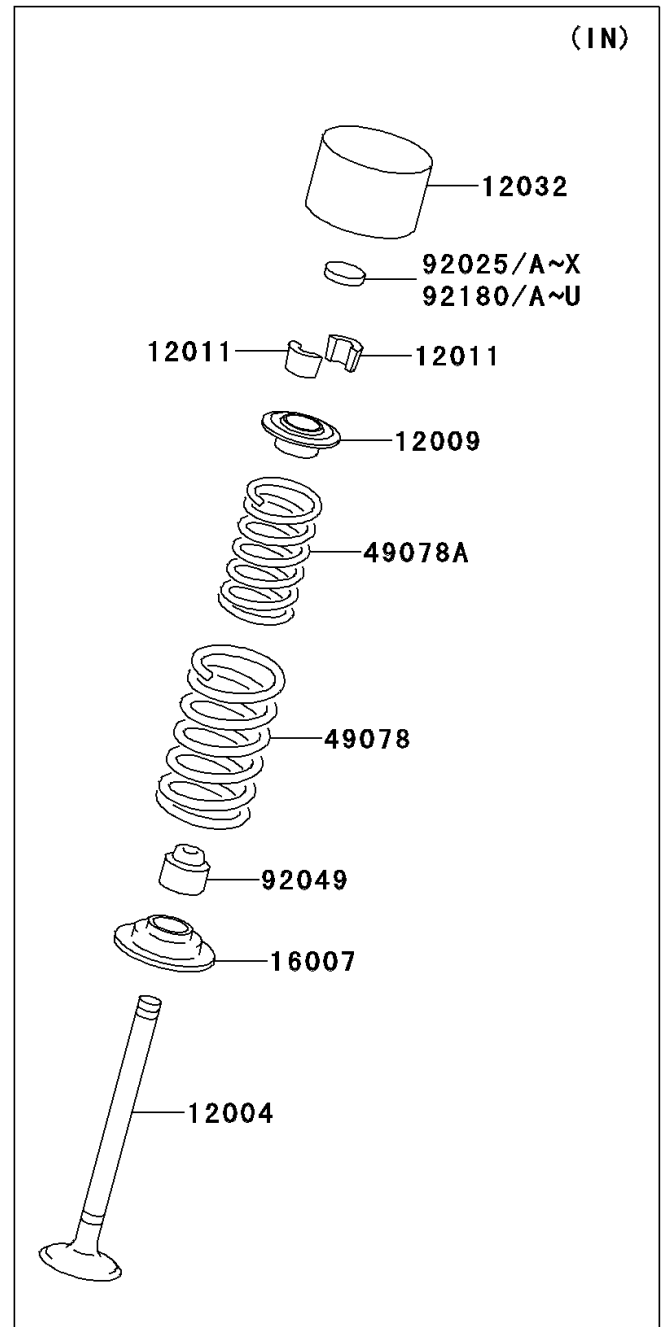

2013 JET SKI® Ultra® 300LX

PARTS DIAGRAM

Valve(s)

E1210

2013 JET SKI® Ultra® 300LX

PARTS LIST

Valve(s)

ITEM NAME

PART NUMBER

QUANTITY
