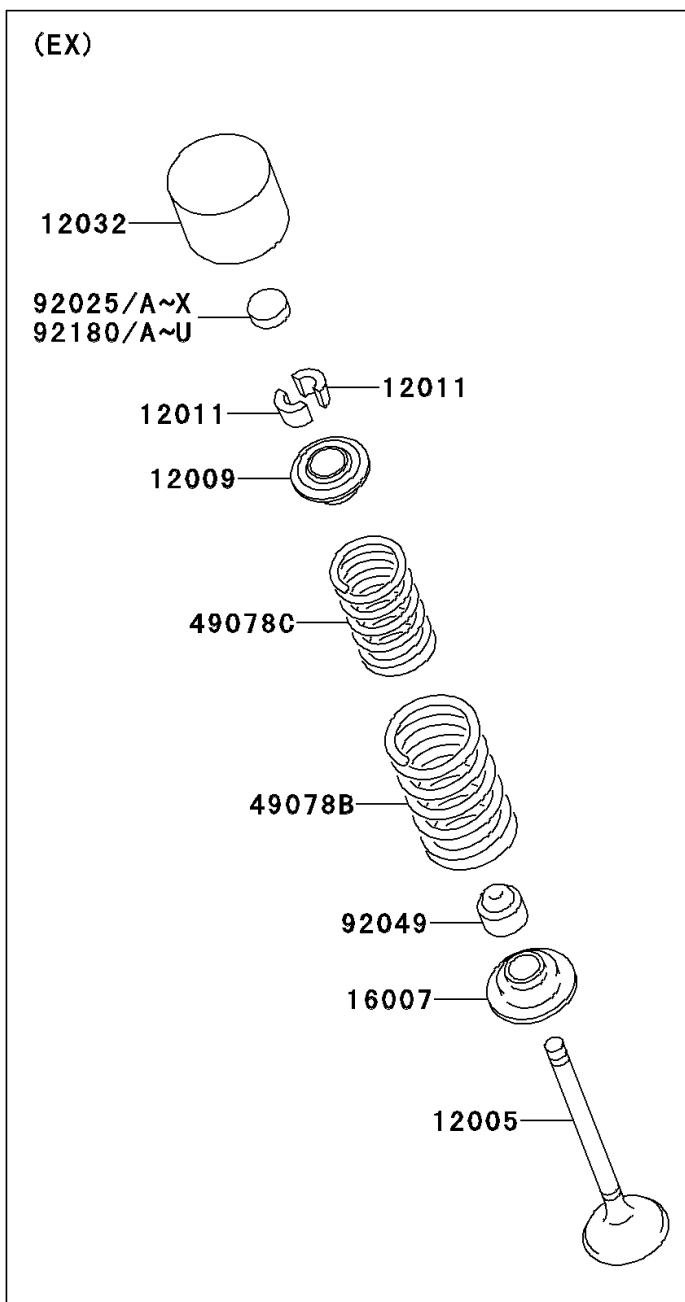

2013 JET SKI® Ultra® 300LX

PARTS DIAGRAM

Valve(s)

E1210

2013 JET SKI® Ultra® 300LX

PARTS LIST

Valve(s)

ITEM NAME

PART NUMBER

QUANTITY
