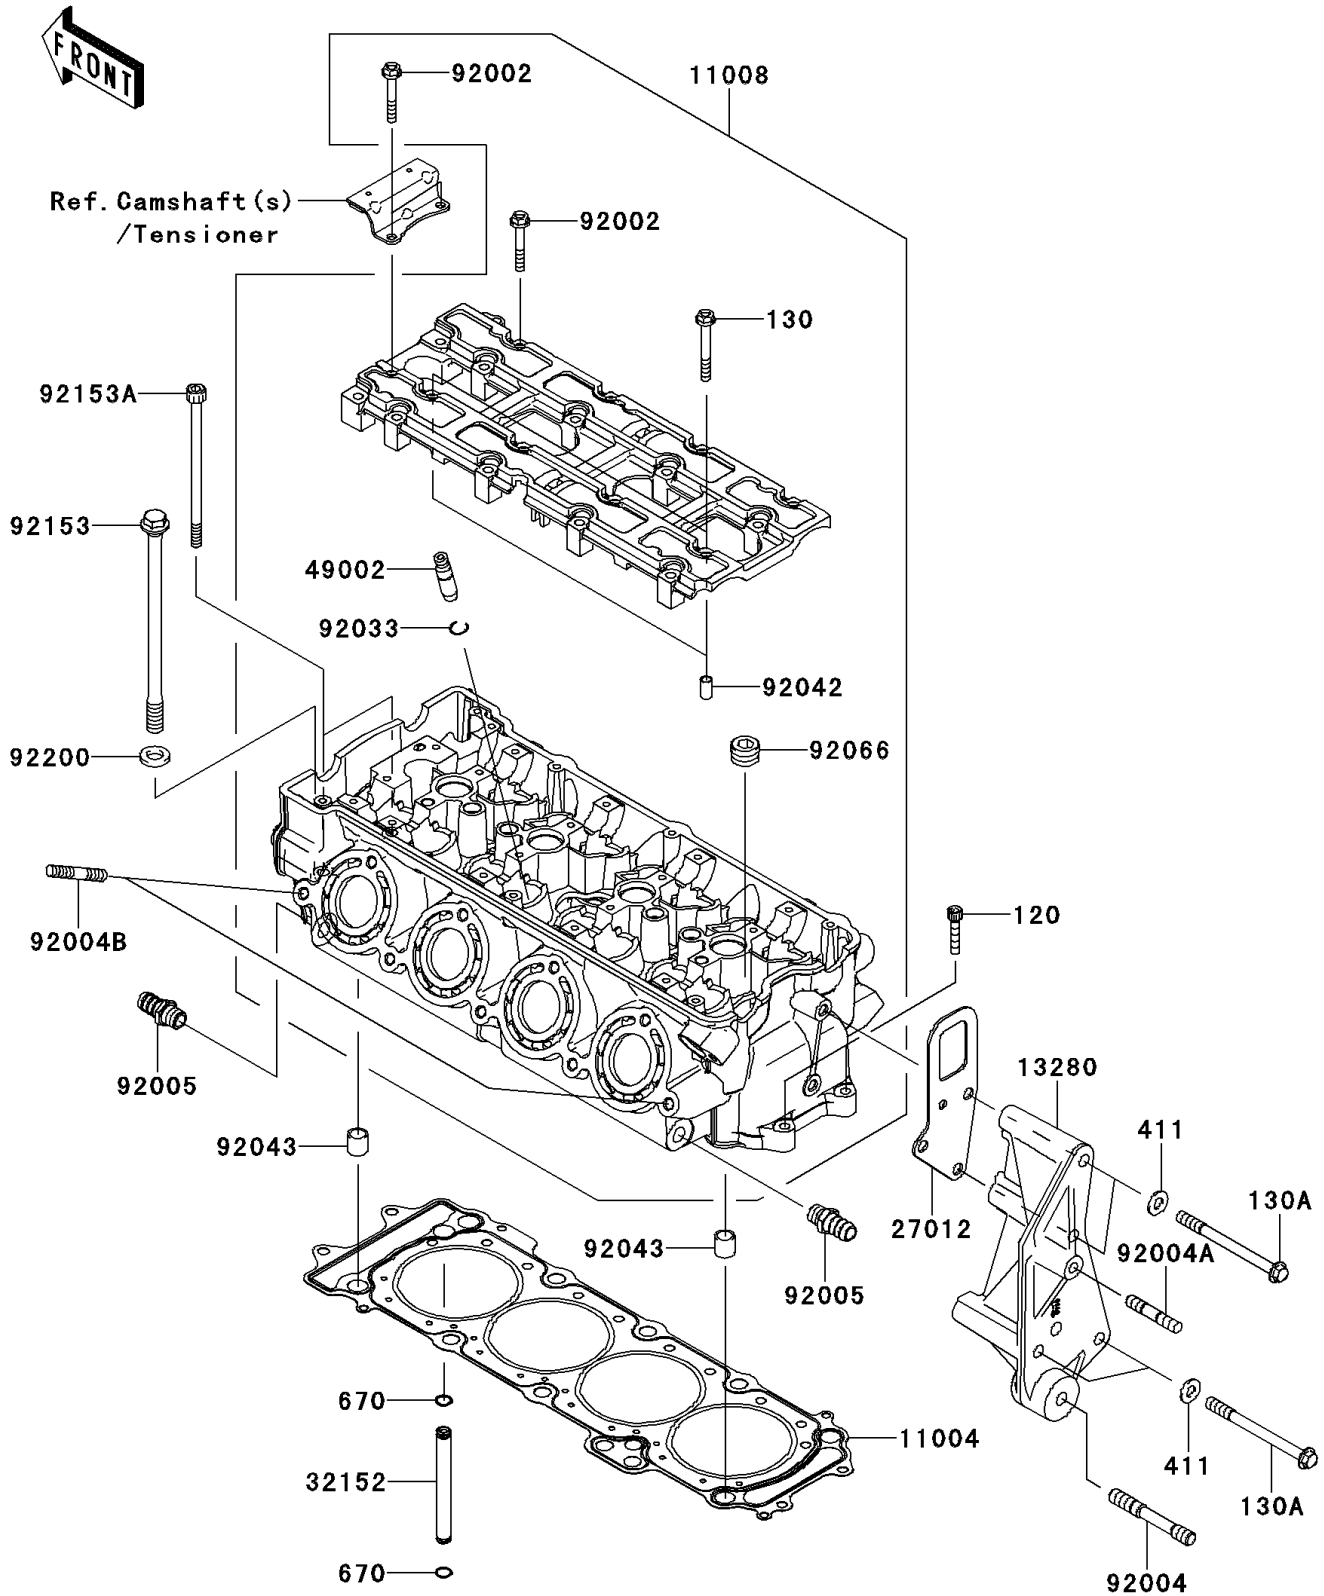

2013 JET SKI® Ultra® 300LX

PARTS DIAGRAM

Cylinder Head

E1111

2013 JET SKI® Ultra® 300LX

PARTS LIST

Cylinder Head

ITEM NAME

PART NUMBER

QUANTITY
