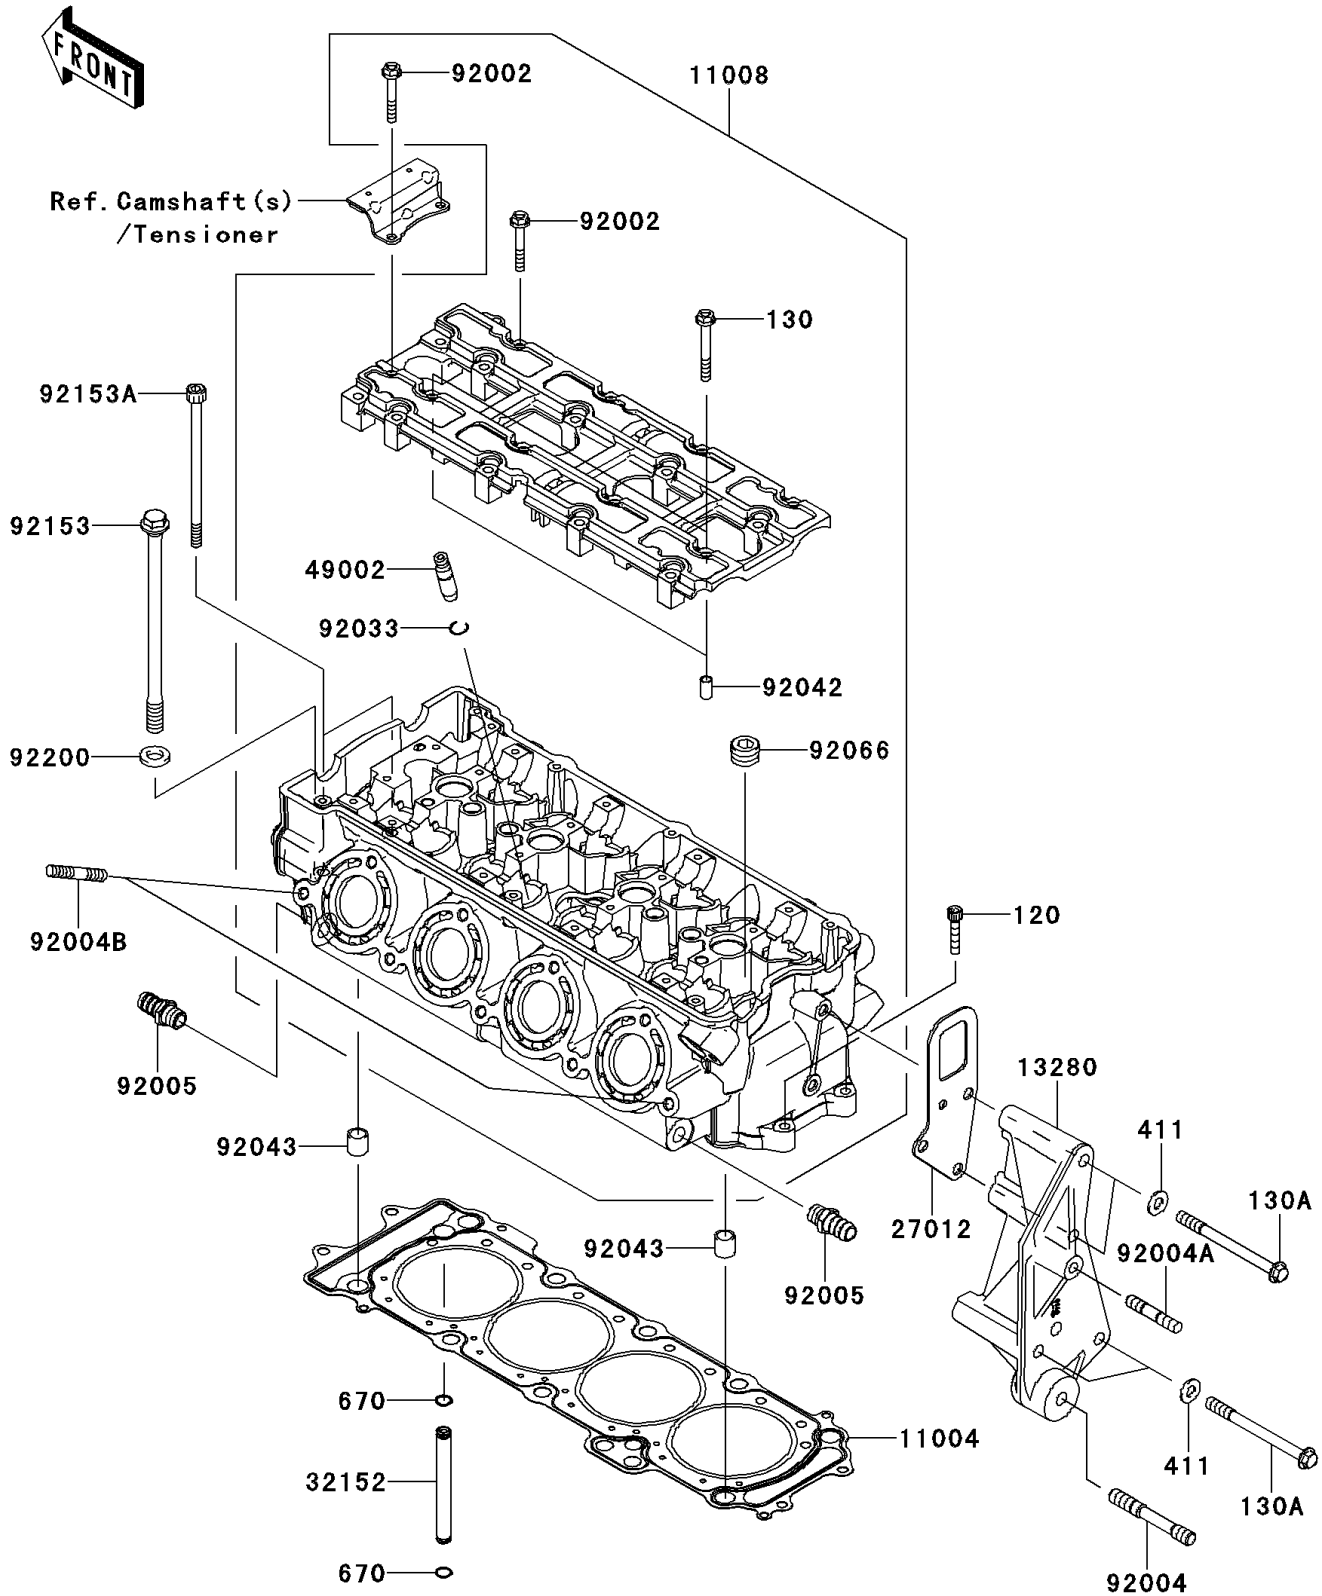

## PARTS DIAGRAM

### Cylinder Head

E1111

## PARTS LIST

### Cylinder Head

ITEM NAME	PART NUMBER	QUANTITY
BOLT-SOCKET,6X30 (Ref # 120)	120CD0630	2
BOLT-FLANGED,6X50 (Ref # 130)	130CD0650	2
BOLT-FLANGED,8X95 (Ref # 130A)	130CD0895	4
WASHER-PLAIN,8MM (Ref # 411)	411S0800	4
O RING,7MM (Ref # 670)	670D1507	2
GASKET-HEAD (Ref # 11004)	11004-3724	1
HEAD-COMP-CYLINDER (Ref # 11008)	11008-3710	1
HOLDER,BELT TENSIONER (Ref # 13280)	13280-3763	1
HOOK,ENGINE,RR (Ref # 27012)	27012-3863	1
PIPE,OIL (Ref # 32152)	32152-1544	1
GUIDE-VALVE (Ref # 49002)	49002-1140	16
BOLT,6X40 (Ref # 92002)	92002-1756	18
STUD,10X55 (Ref # 92004)	92004-0023	1
STUD,8X33 (Ref # 92004A)	92004-1253	1
STUD,8X30 (Ref # 92004B)	92004-3743	2
FITTING (Ref # 92005)	92005-3714	2
RING-SNAP (Ref # 92033)	92033-1247	16
PIN,DOWEL,6.3X8X14 (Ref # 92042)	92042-007	2
PIN,14X14 (Ref # 92043)	92043-1593	2
PLUG,PT1/2X12.5 (Ref # 92066)	92066-0002	5
BOLT,FLANGED,11X174 (Ref # 92153)	92153-3730	10
BOLT,SOCKET,7X126 (Ref # 92153A)	92153-3731	2
WASHER,11.5X20.5X3.2 (Ref # 92200)	92200-0727	10