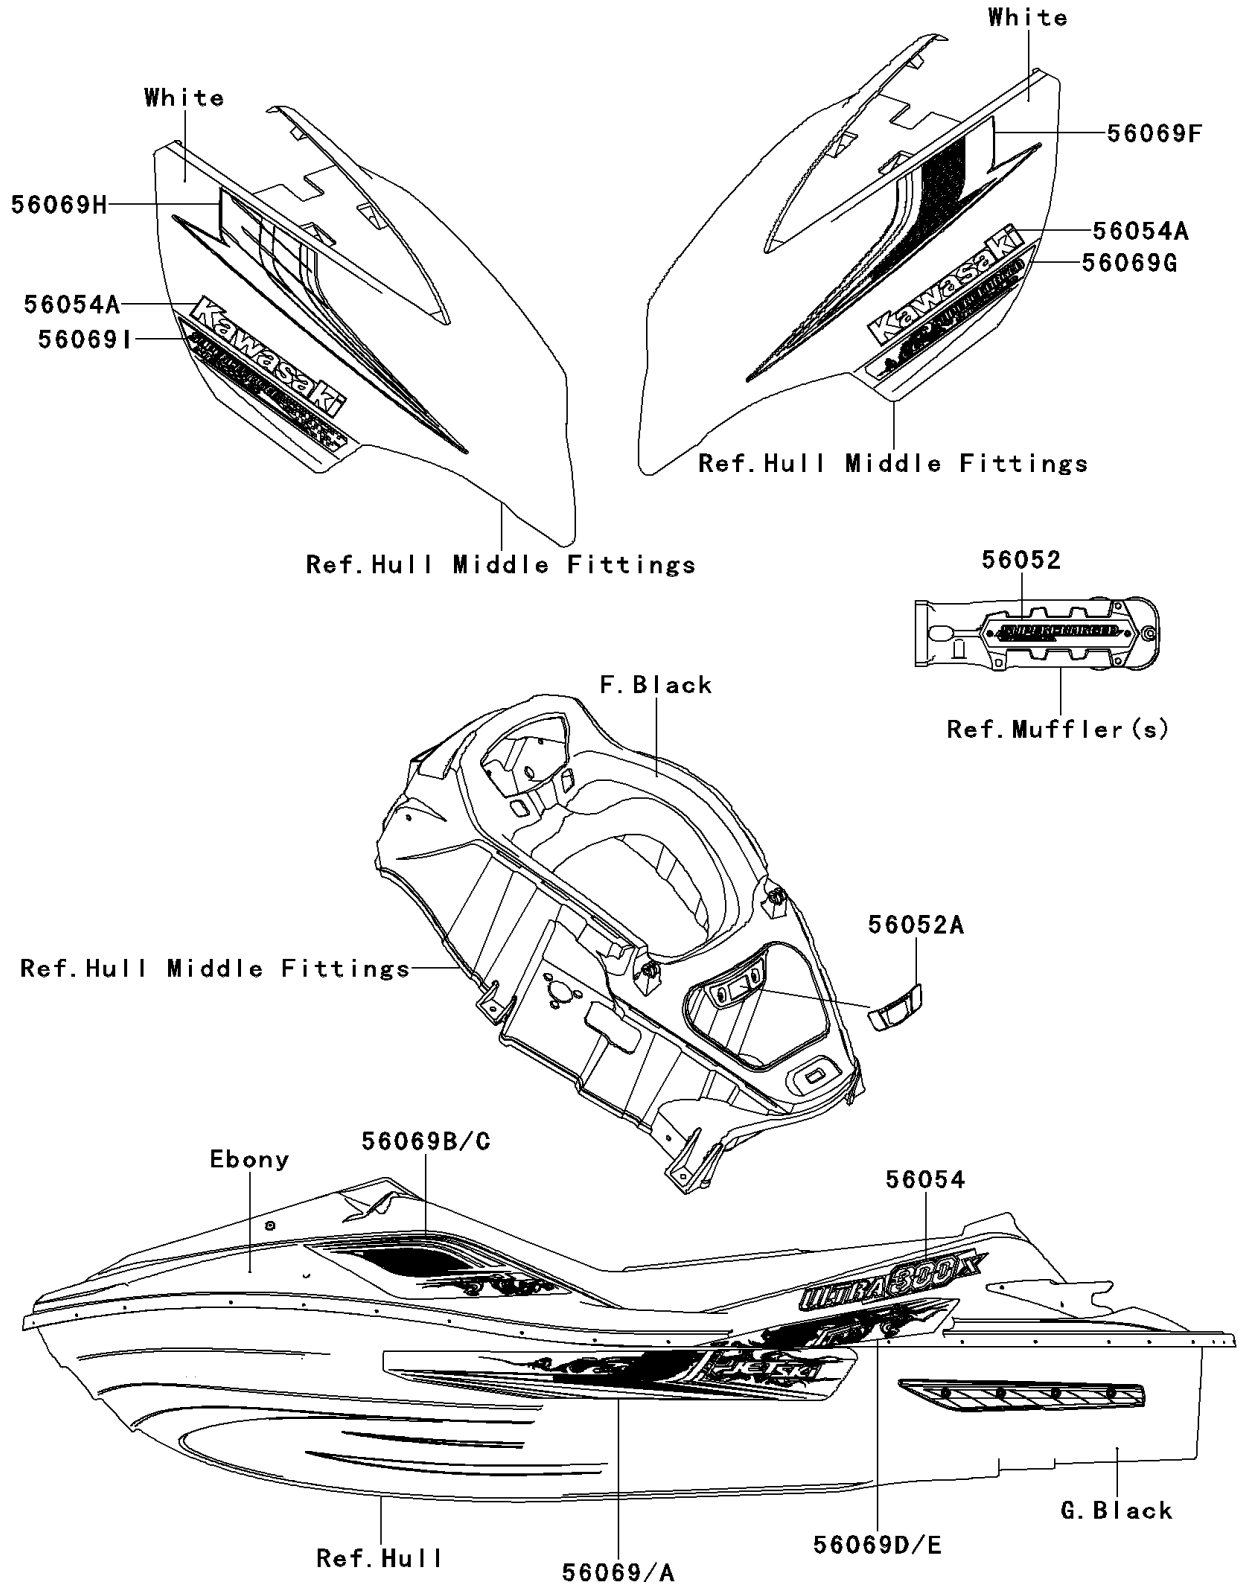

2013 JET SKI® ULTRA® 300X

PARTS DIAGRAM

Decals(White)

F3880A

2013 JET SKI® ULTRA® 300X

PARTS LIST

Decals(White)

ITEM NAME

PART NUMBER

QUANTITY
