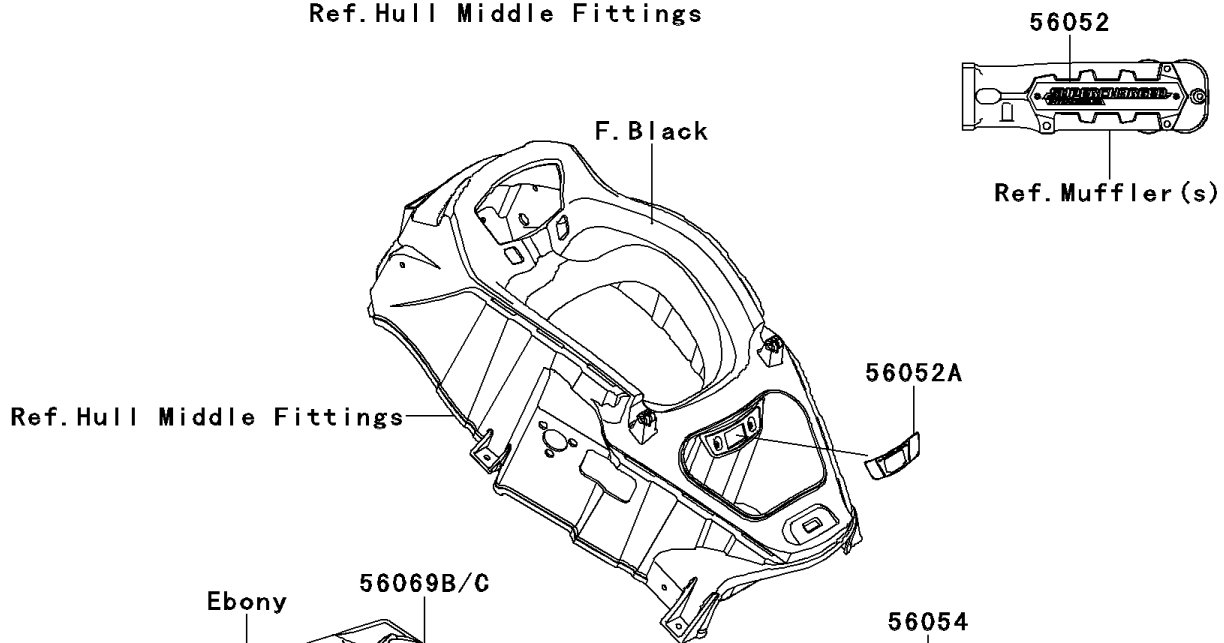

2013 JET SKI® ULTRA® 300X

PARTS DIAGRAM

Decals(Green)

F3880

2013 JET SKI® ULTRA® 300X

PARTS LIST Decals(Green)

ITEM NAME	PART NUMBER	QUANTITY
-----------	-------------	----------
