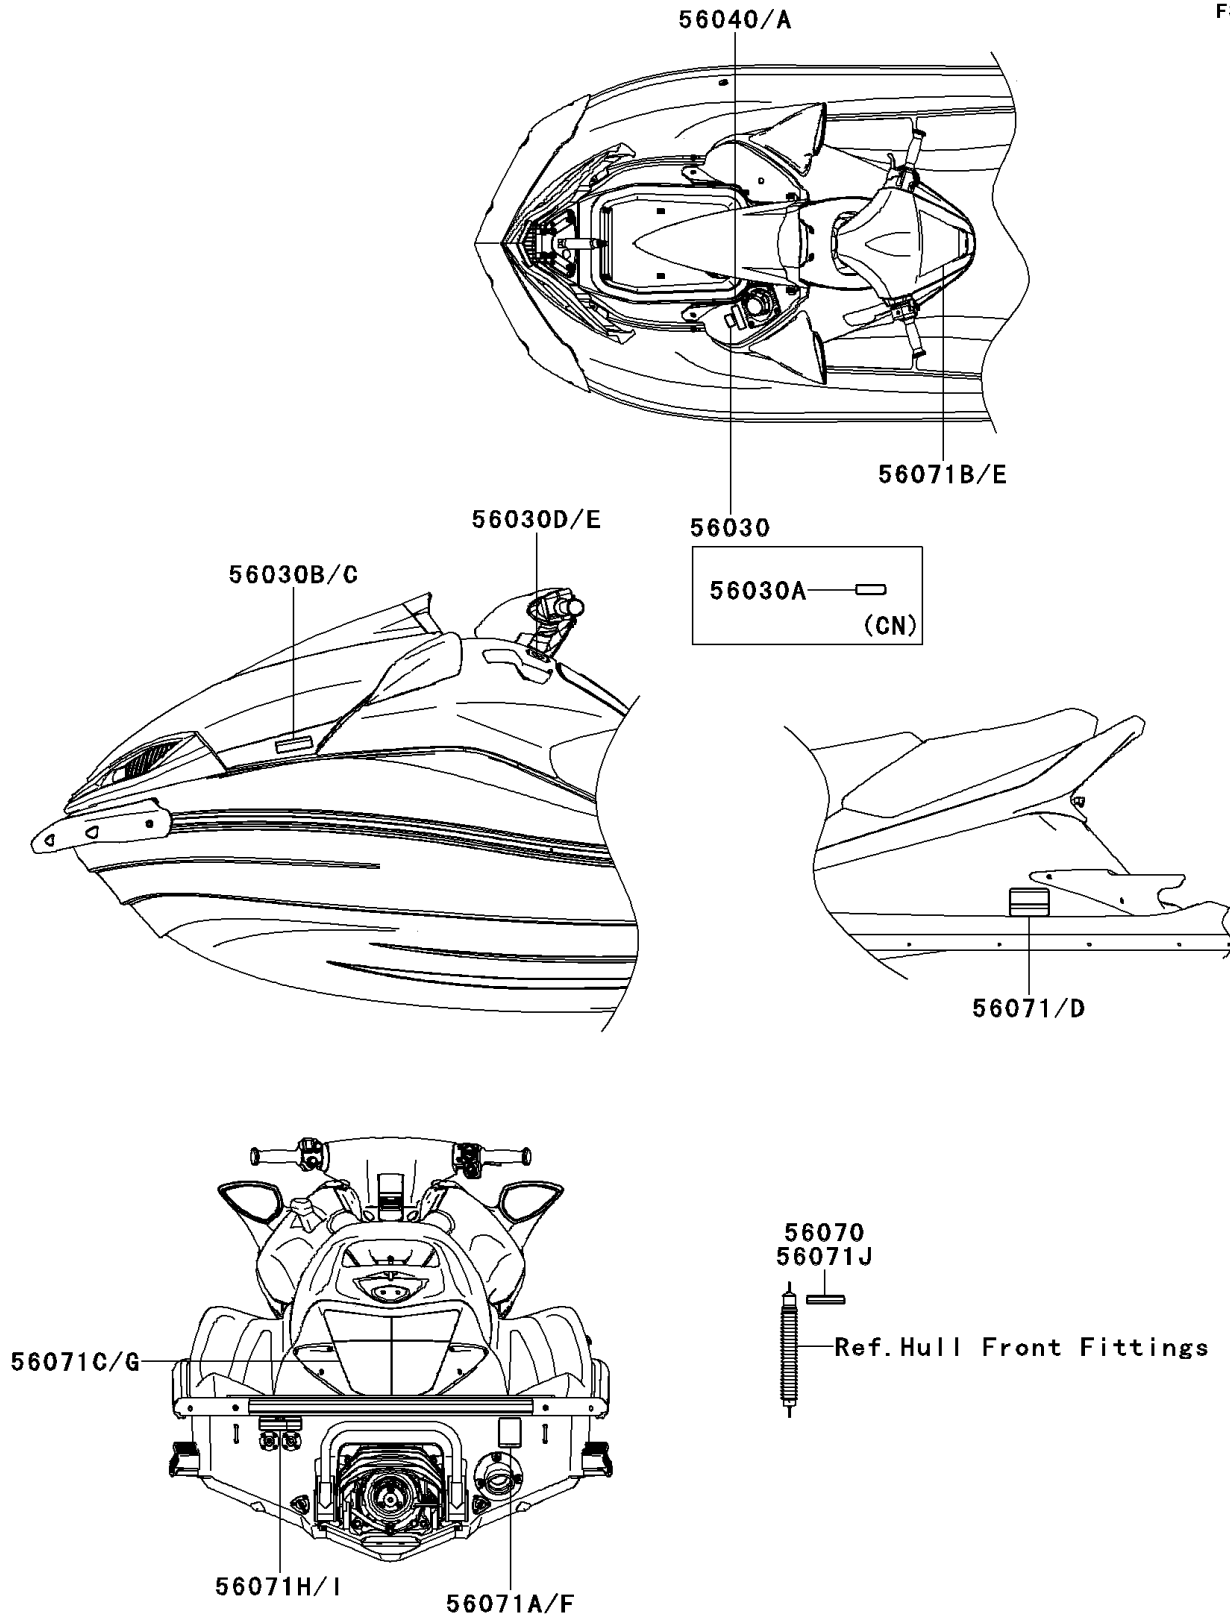

2013 JET SKI® ULTRA® 300X

PARTS DIAGRAM

Labels

F3183

2013 JET SKI® ULTRA® 300X

PARTS LIST

Labels

ITEM NAME

PART NUMBER

QUANTITY
