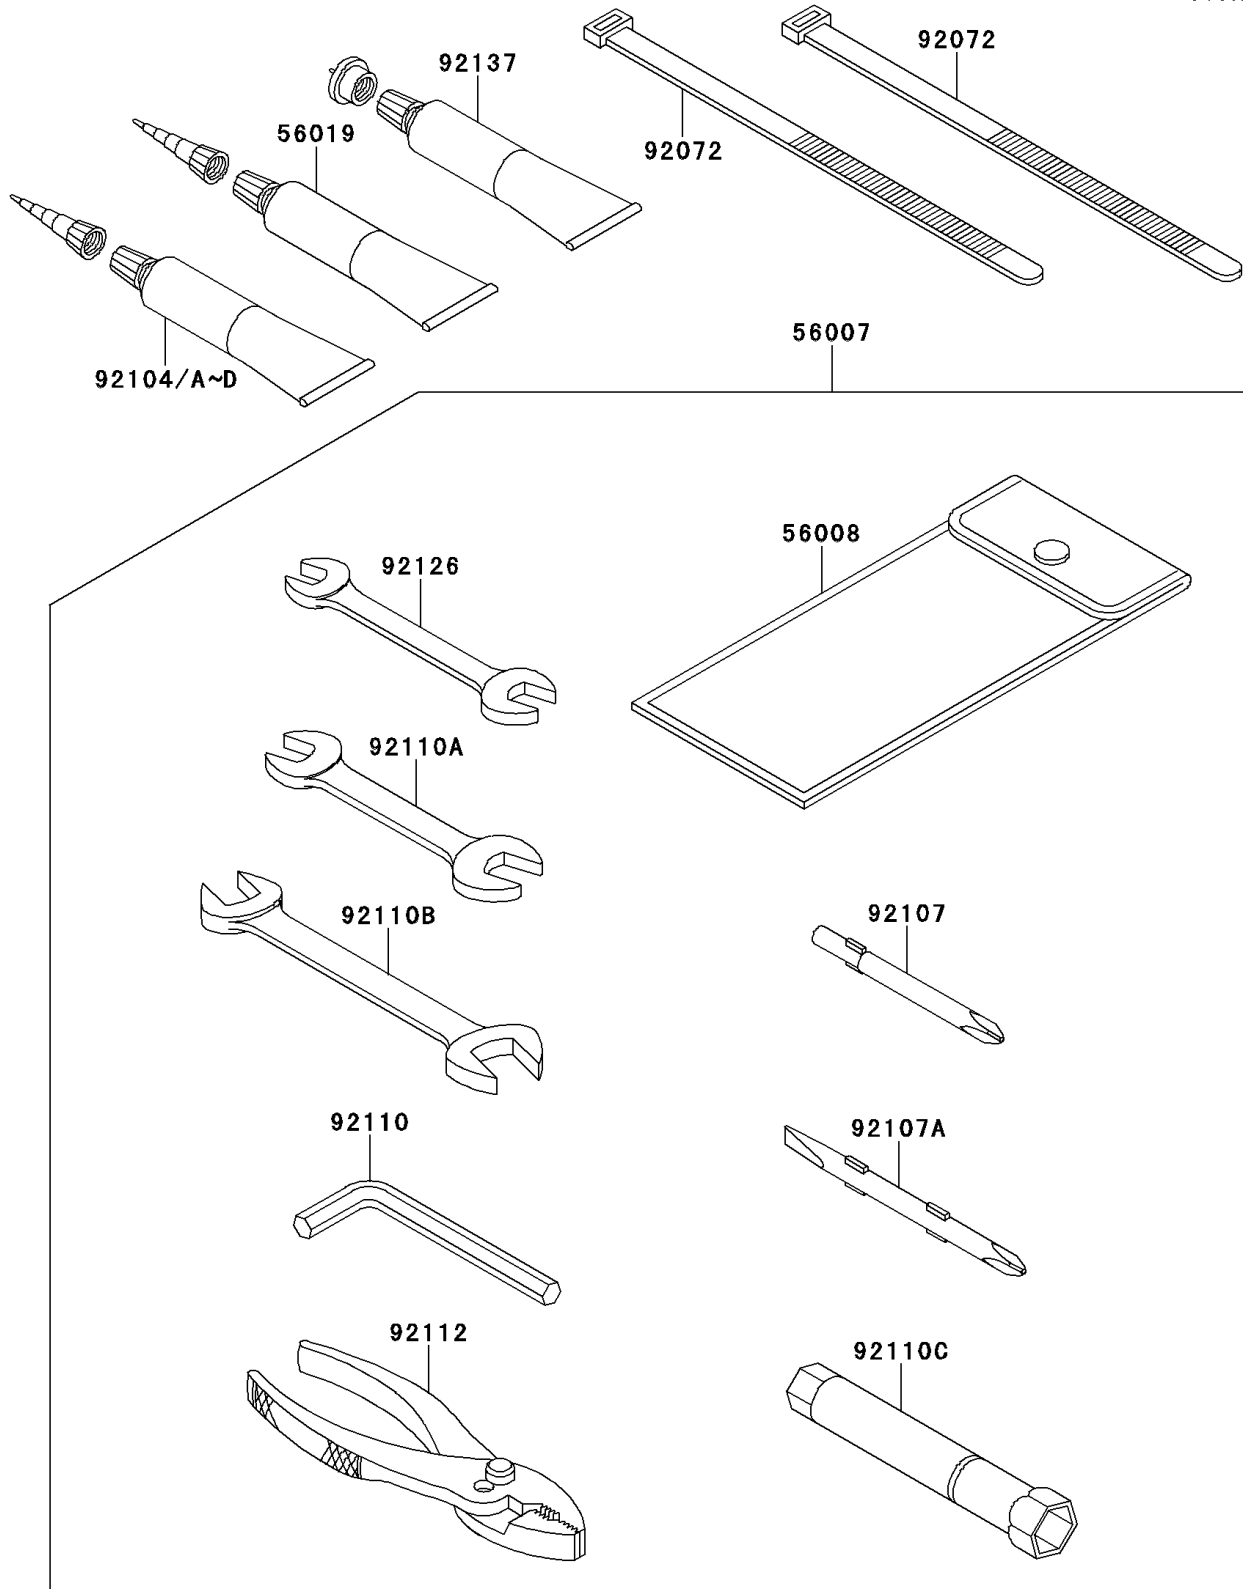

2013 JET SKI® ULTRA® 300X

PARTS DIAGRAM

Owner's Tools

F3182

2013 JET SKI® ULTRA® 300X

PARTS LIST

Owner's Tools

ITEM NAME

PART NUMBER

QUANTITY
