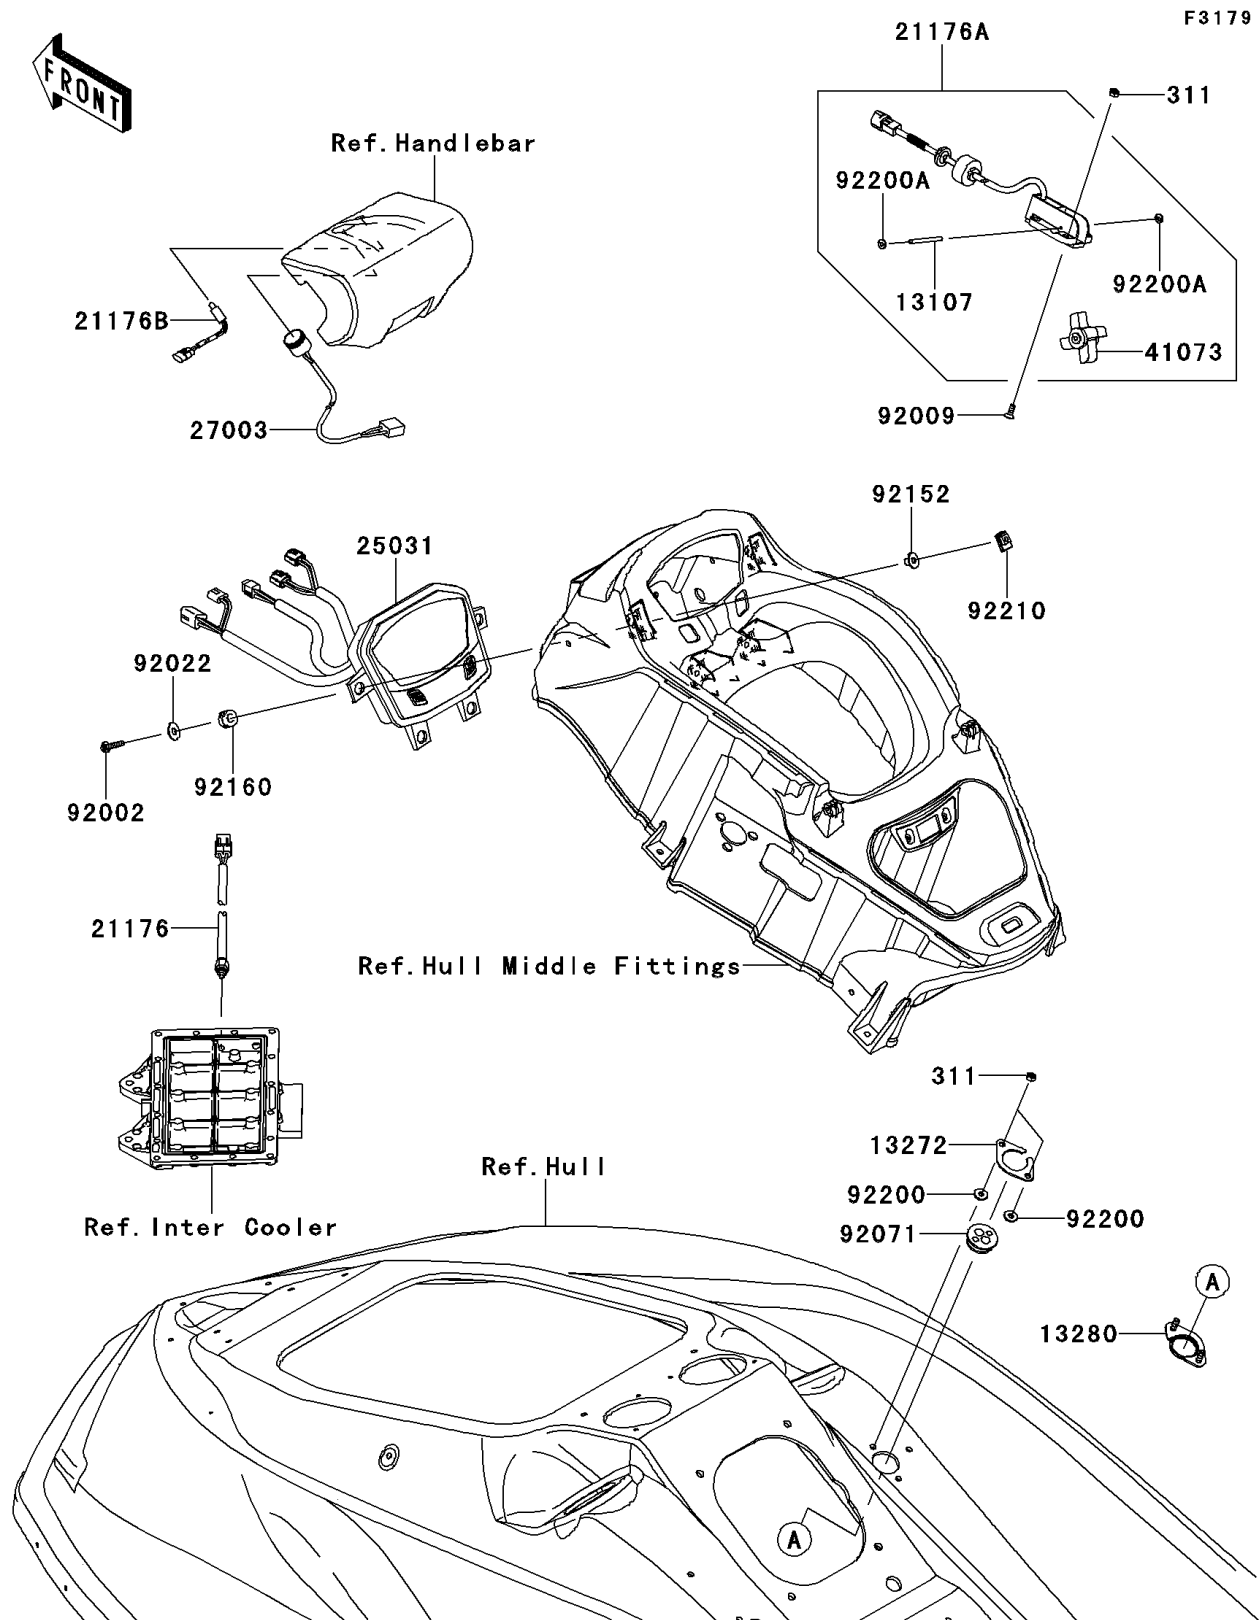

2013 JET SKI® ULTRA® 300X

PARTS DIAGRAM

Meters

2013 JET SKI® ULTRA® 300X

PARTS LIST

Meters

Kawasaki
Let the Good Times Roll®

ITEM NAME

PART NUMBER

QUANTITY
