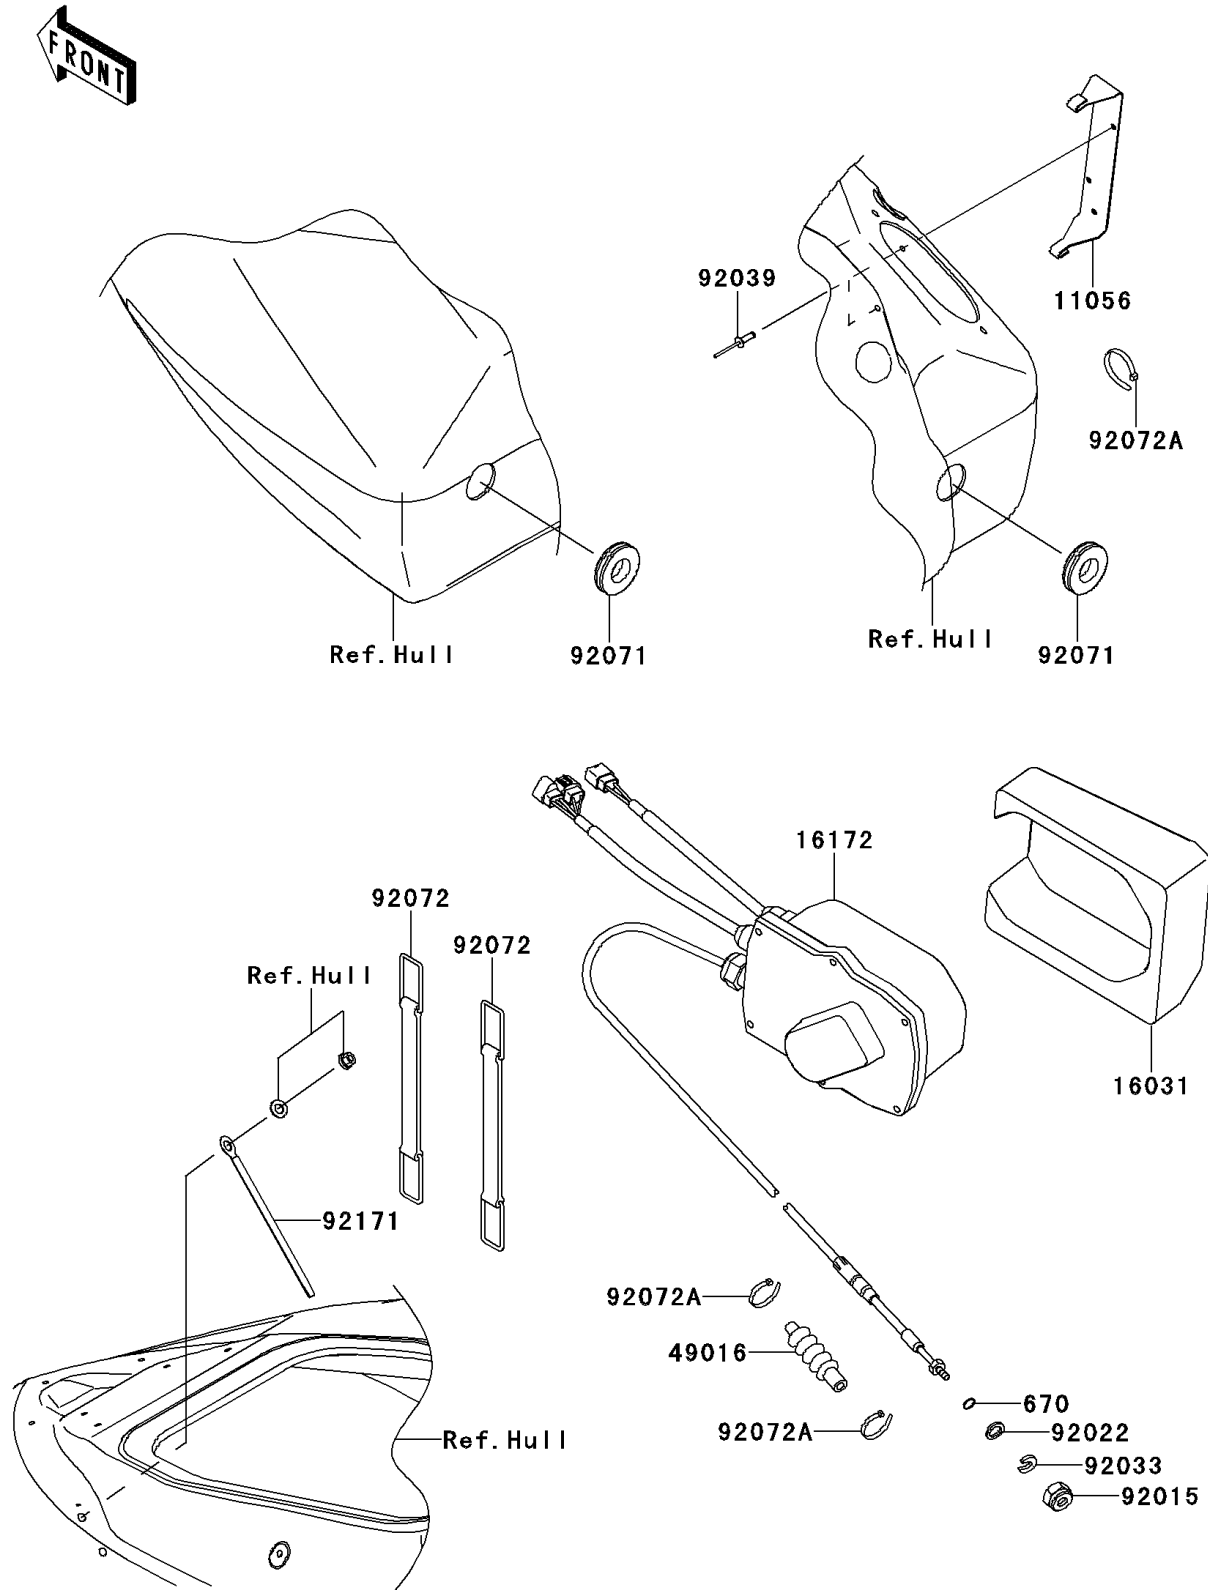

2013 JET SKI® ULTRA® 300X

PARTS DIAGRAM

Control

F3177

2013 JET SKI® ULTRA® 300X

PARTS LIST

Control

ITEM NAME

PART NUMBER

QUANTITY
