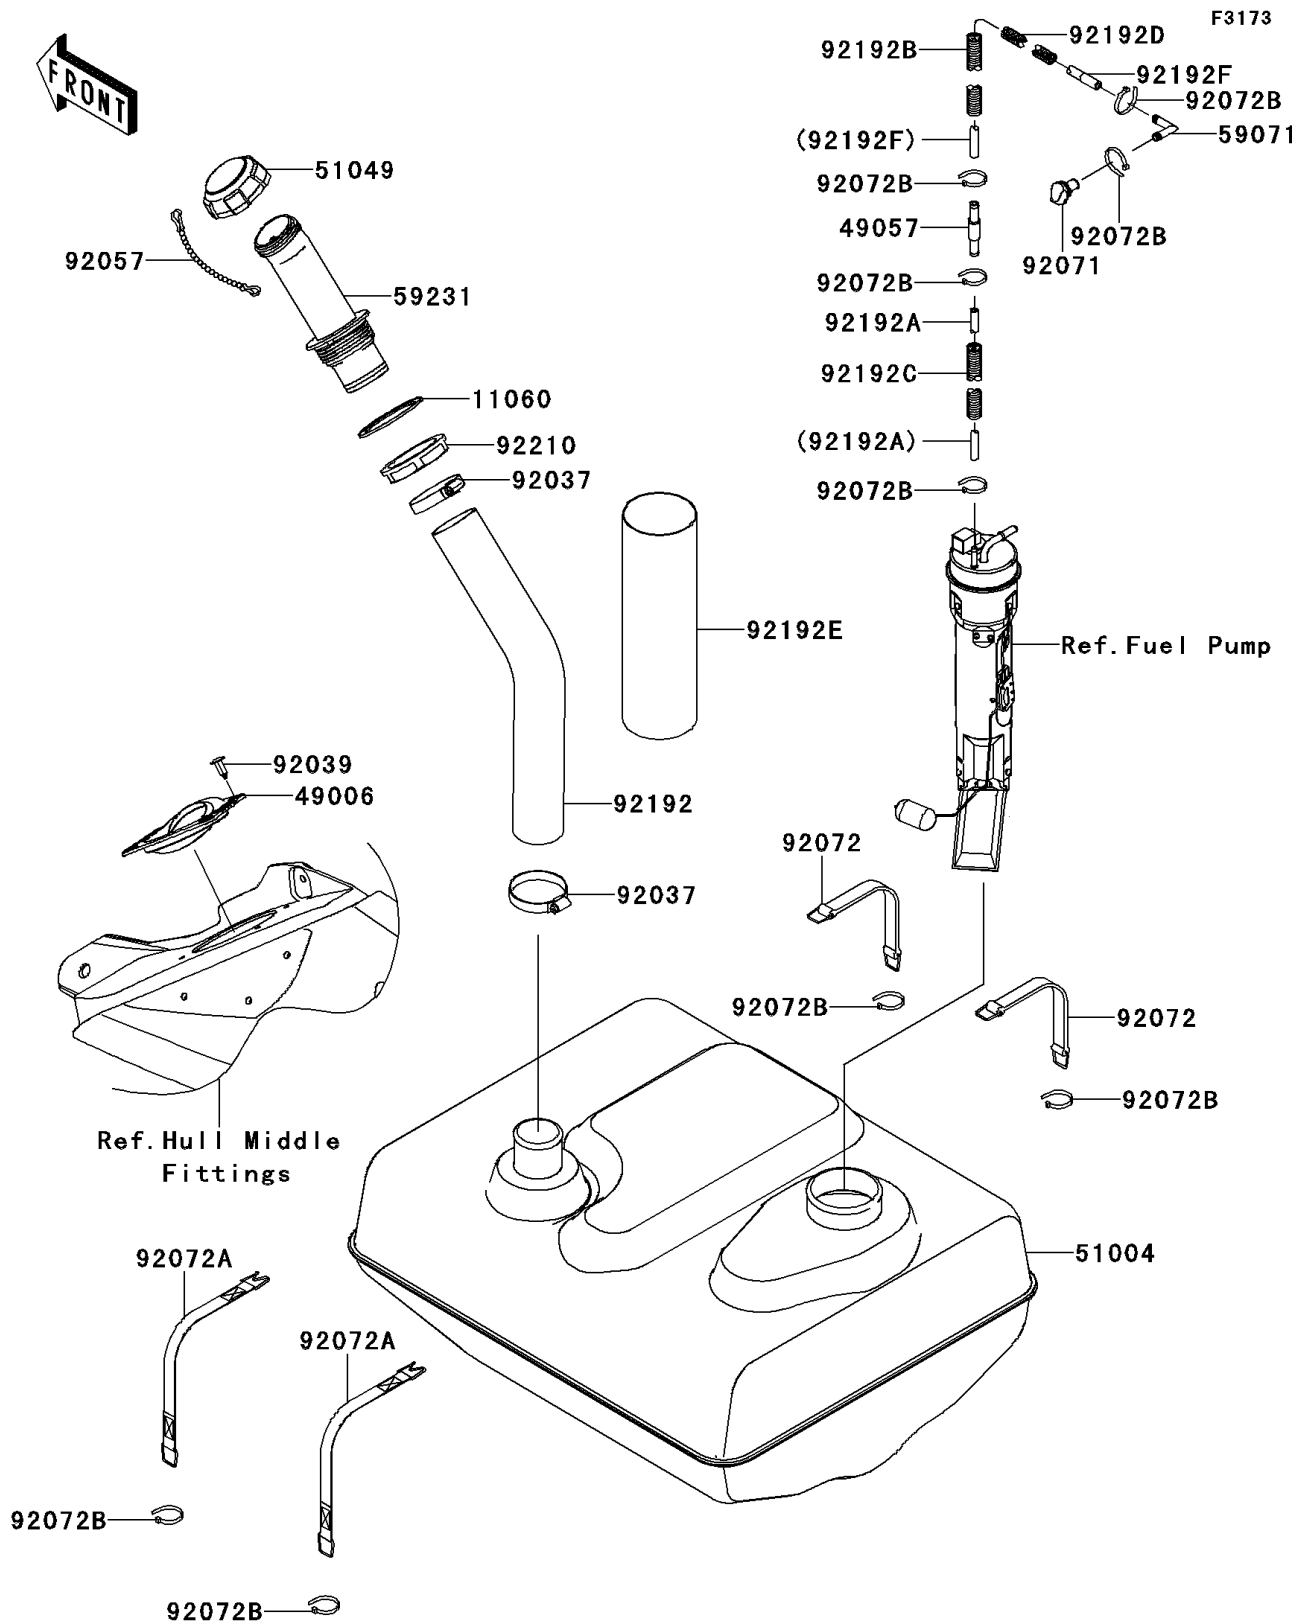

2013 JET SKI® ULTRA® 300X

PARTS DIAGRAM

Fuel Tank

2013 JET SKI® ULTRA® 300X

PARTS LIST

Fuel Tank

ITEM NAME

PART NUMBER

QUANTITY
