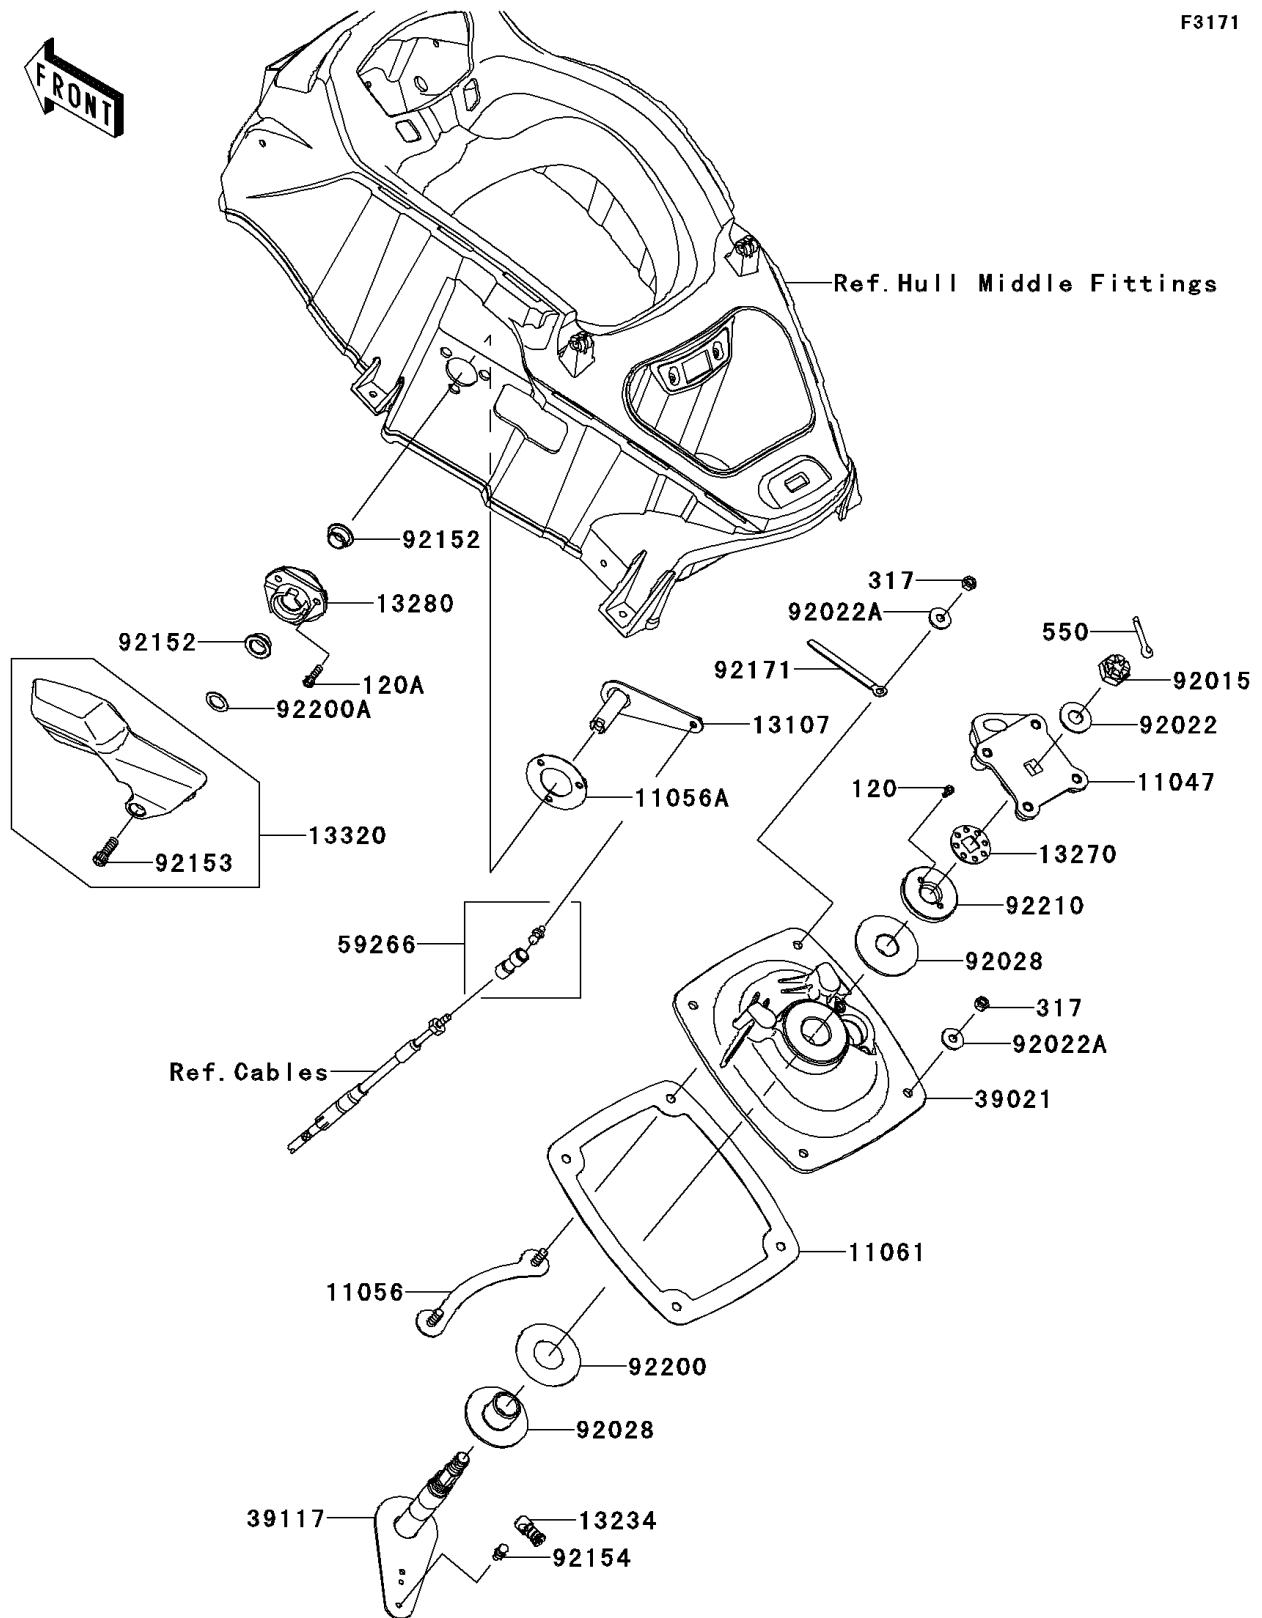

2013 JET SKI® ULTRA® 300X

PARTS DIAGRAM

Handle Pole

F3171

2013 JET SKI® ULTRA® 300X

PARTS LIST

Handle Pole

ITEM NAME

PART NUMBER

QUANTITY
