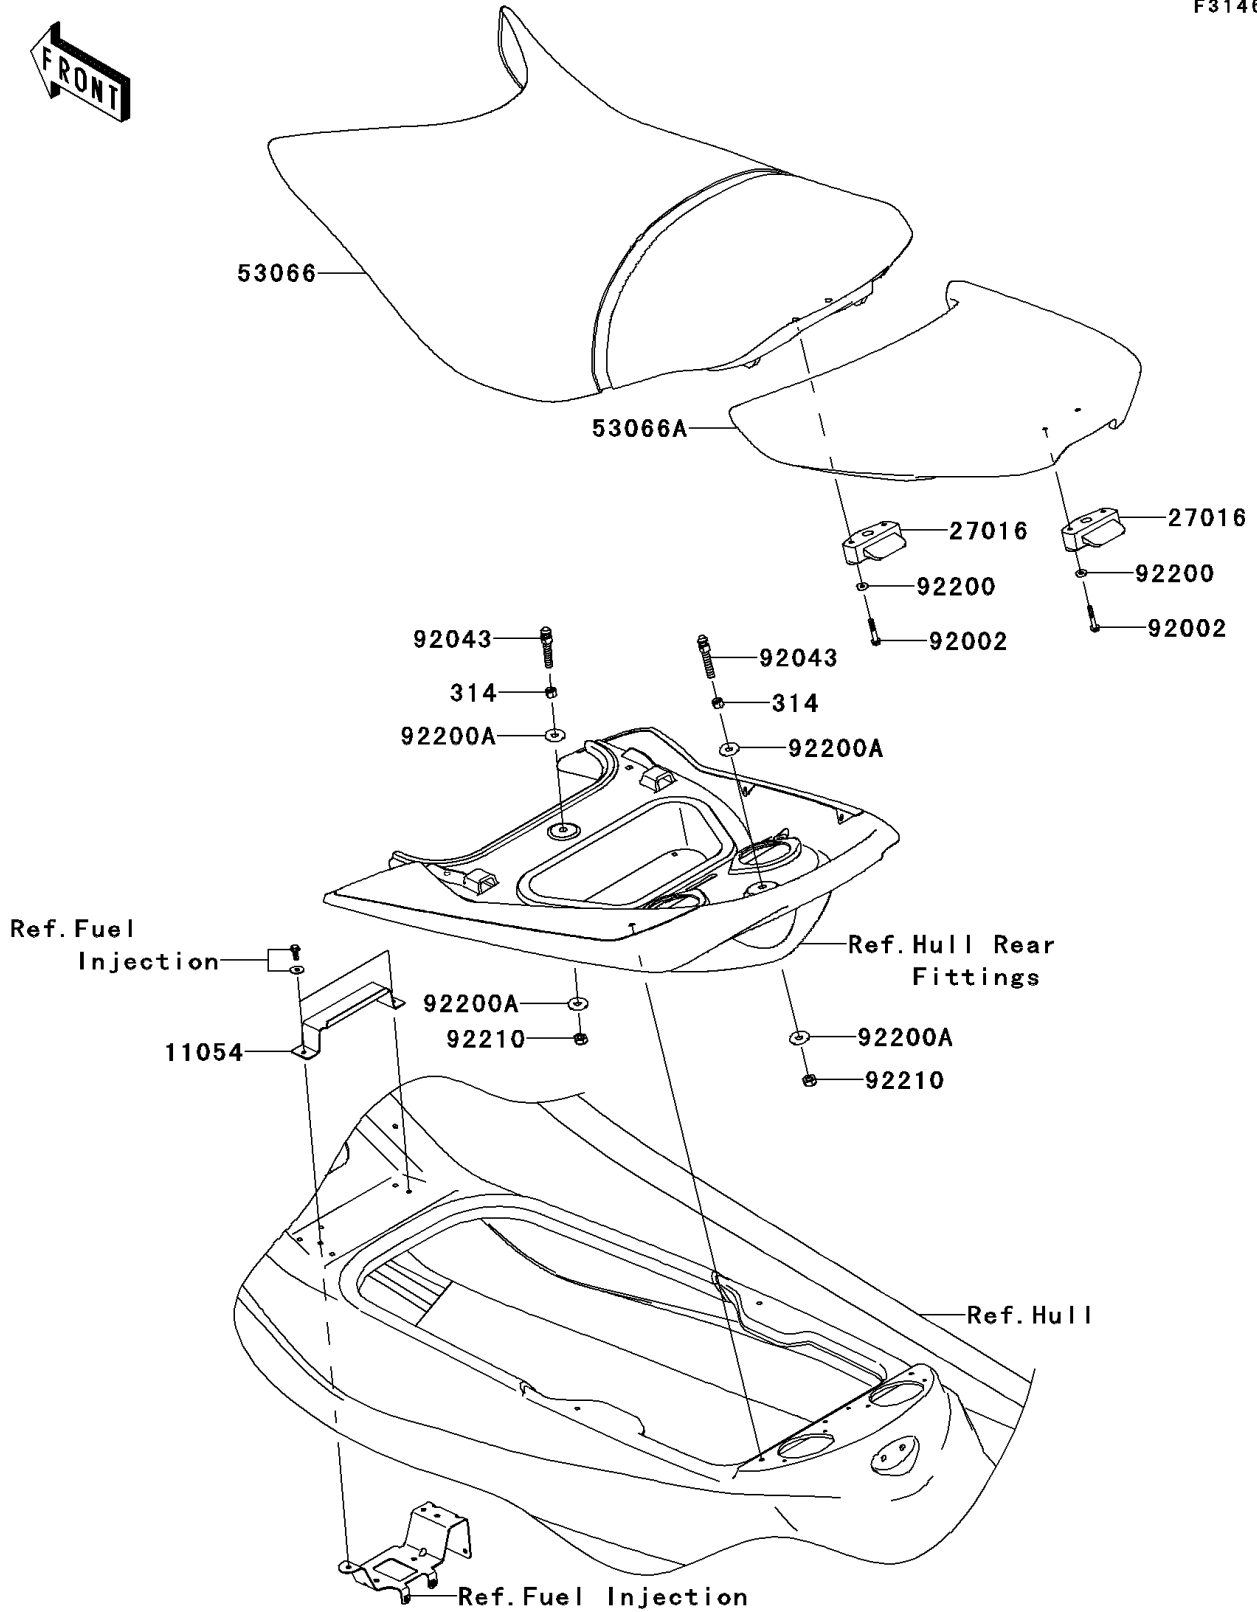

2013 JET SKI® ULTRA® 300X

PARTS DIAGRAM

Seat

F3146

2013 JET SKI® ULTRA® 300X

PARTS LIST

Seat

ITEM NAME

PART NUMBER

QUANTITY
