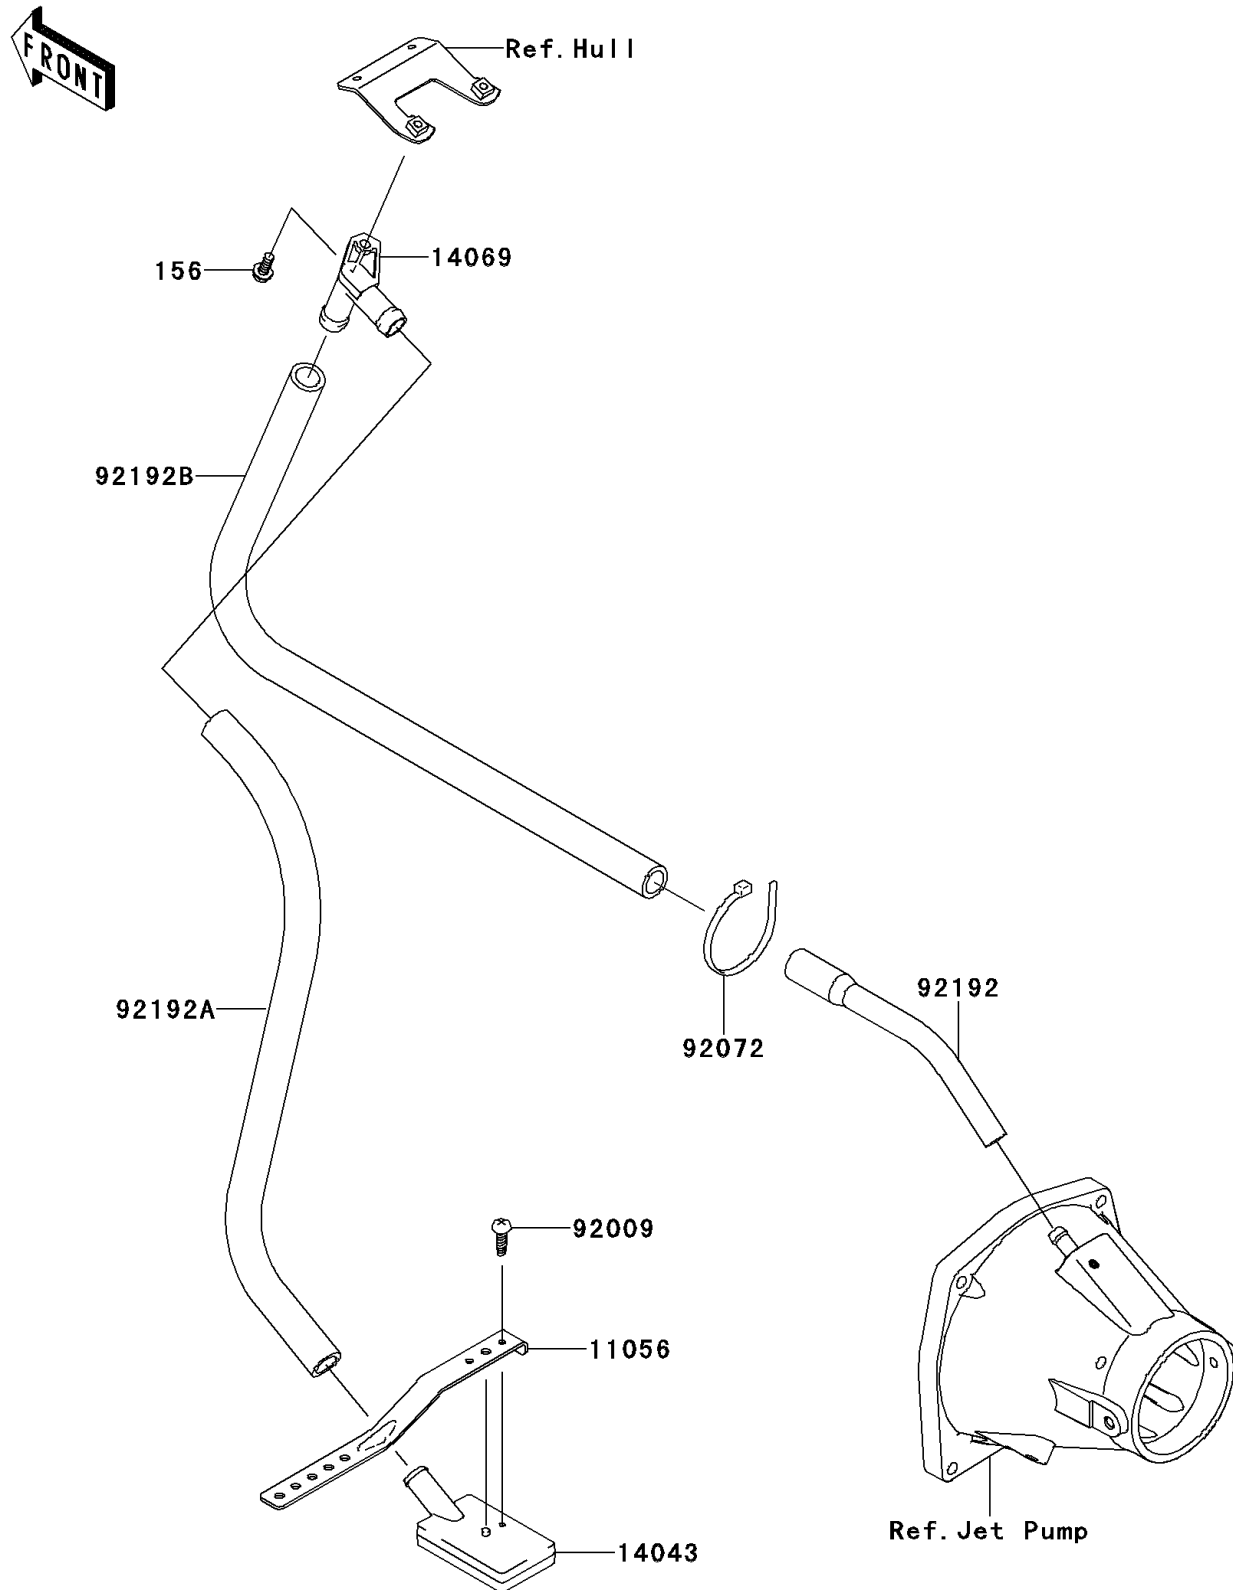

2013 JET SKI® ULTRA® 300X

PARTS DIAGRAM

Bilge System

F3145

2013 JET SKI® ULTRA® 300X

PARTS LIST

Bilge System

ITEM NAME

PART NUMBER

QUANTITY
