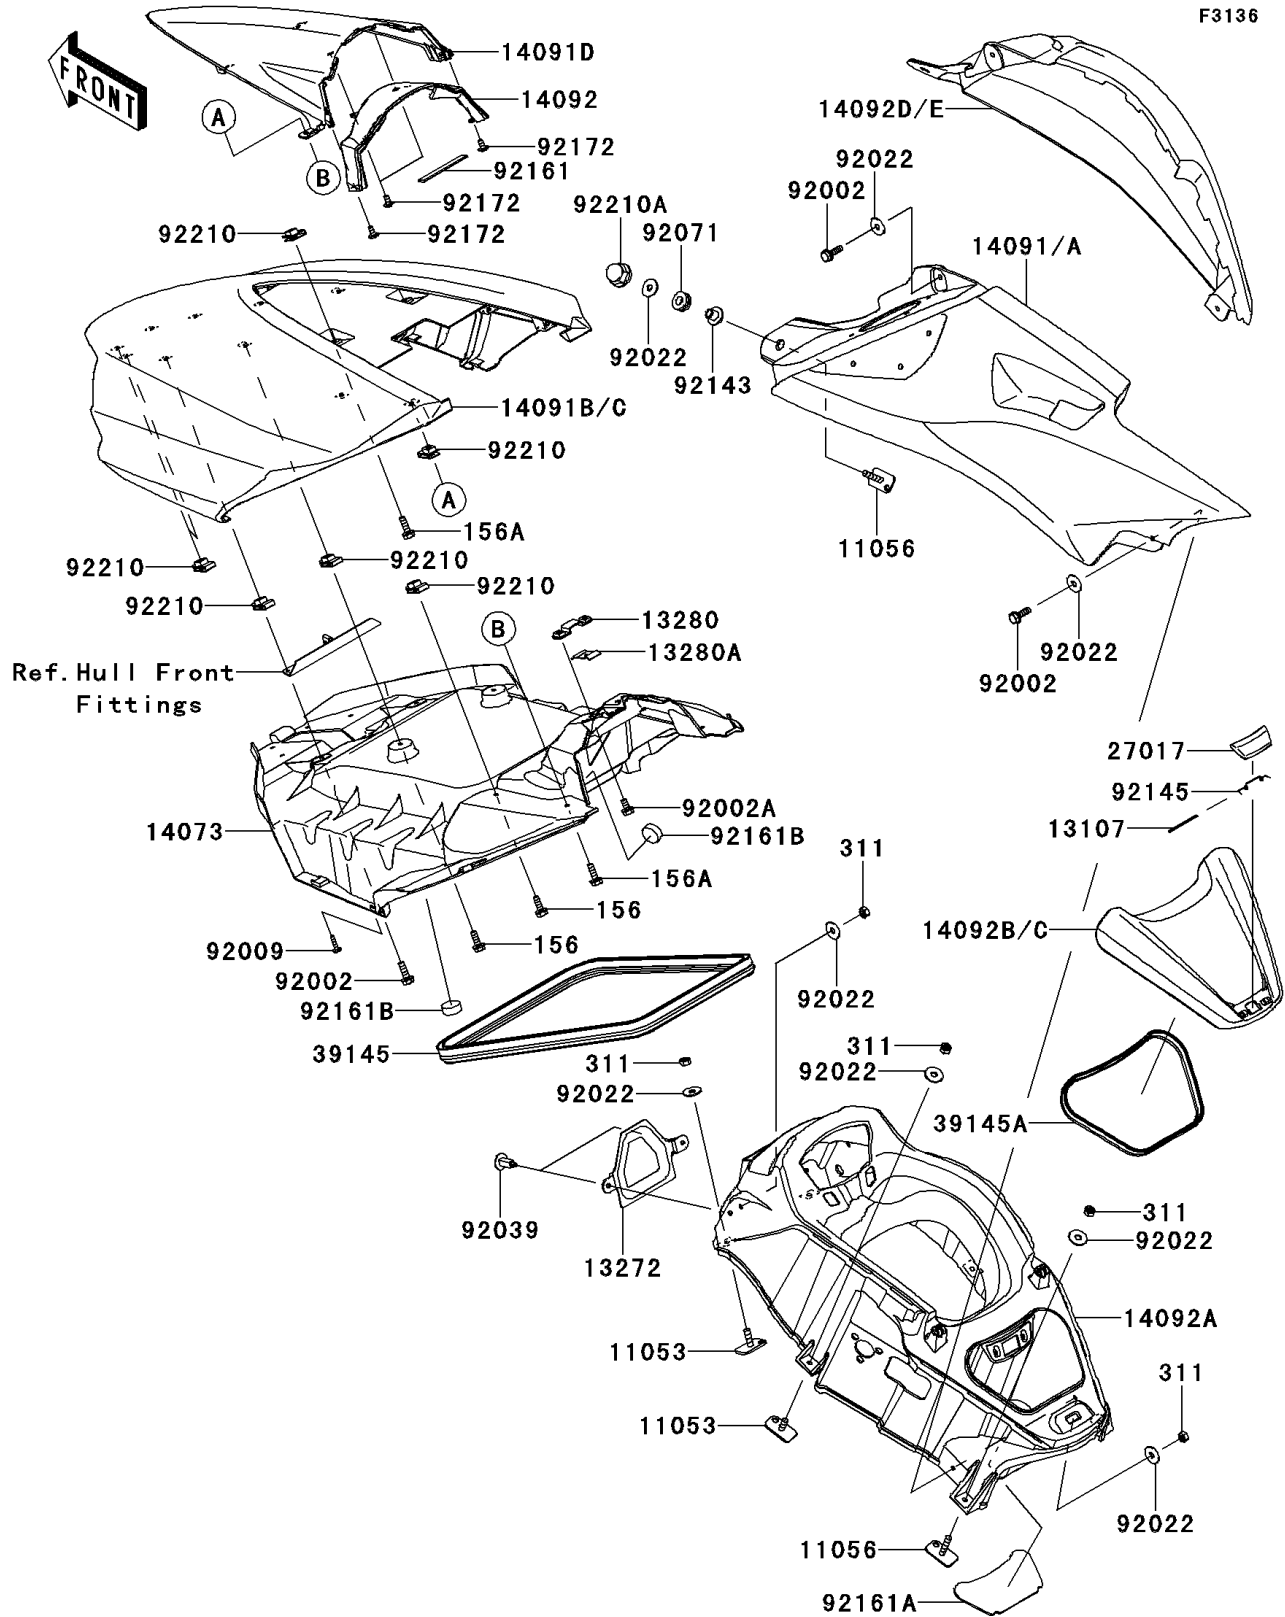

2013 JET SKI® ULTRA® 300X

PARTS DIAGRAM

Hull Middle Fittings

2013 JET SKI® ULTRA® 300X

PARTS LIST

Hull Middle Fittings

ITEM NAME	PART NUMBER	QUANTITY
-----------	-------------	----------
