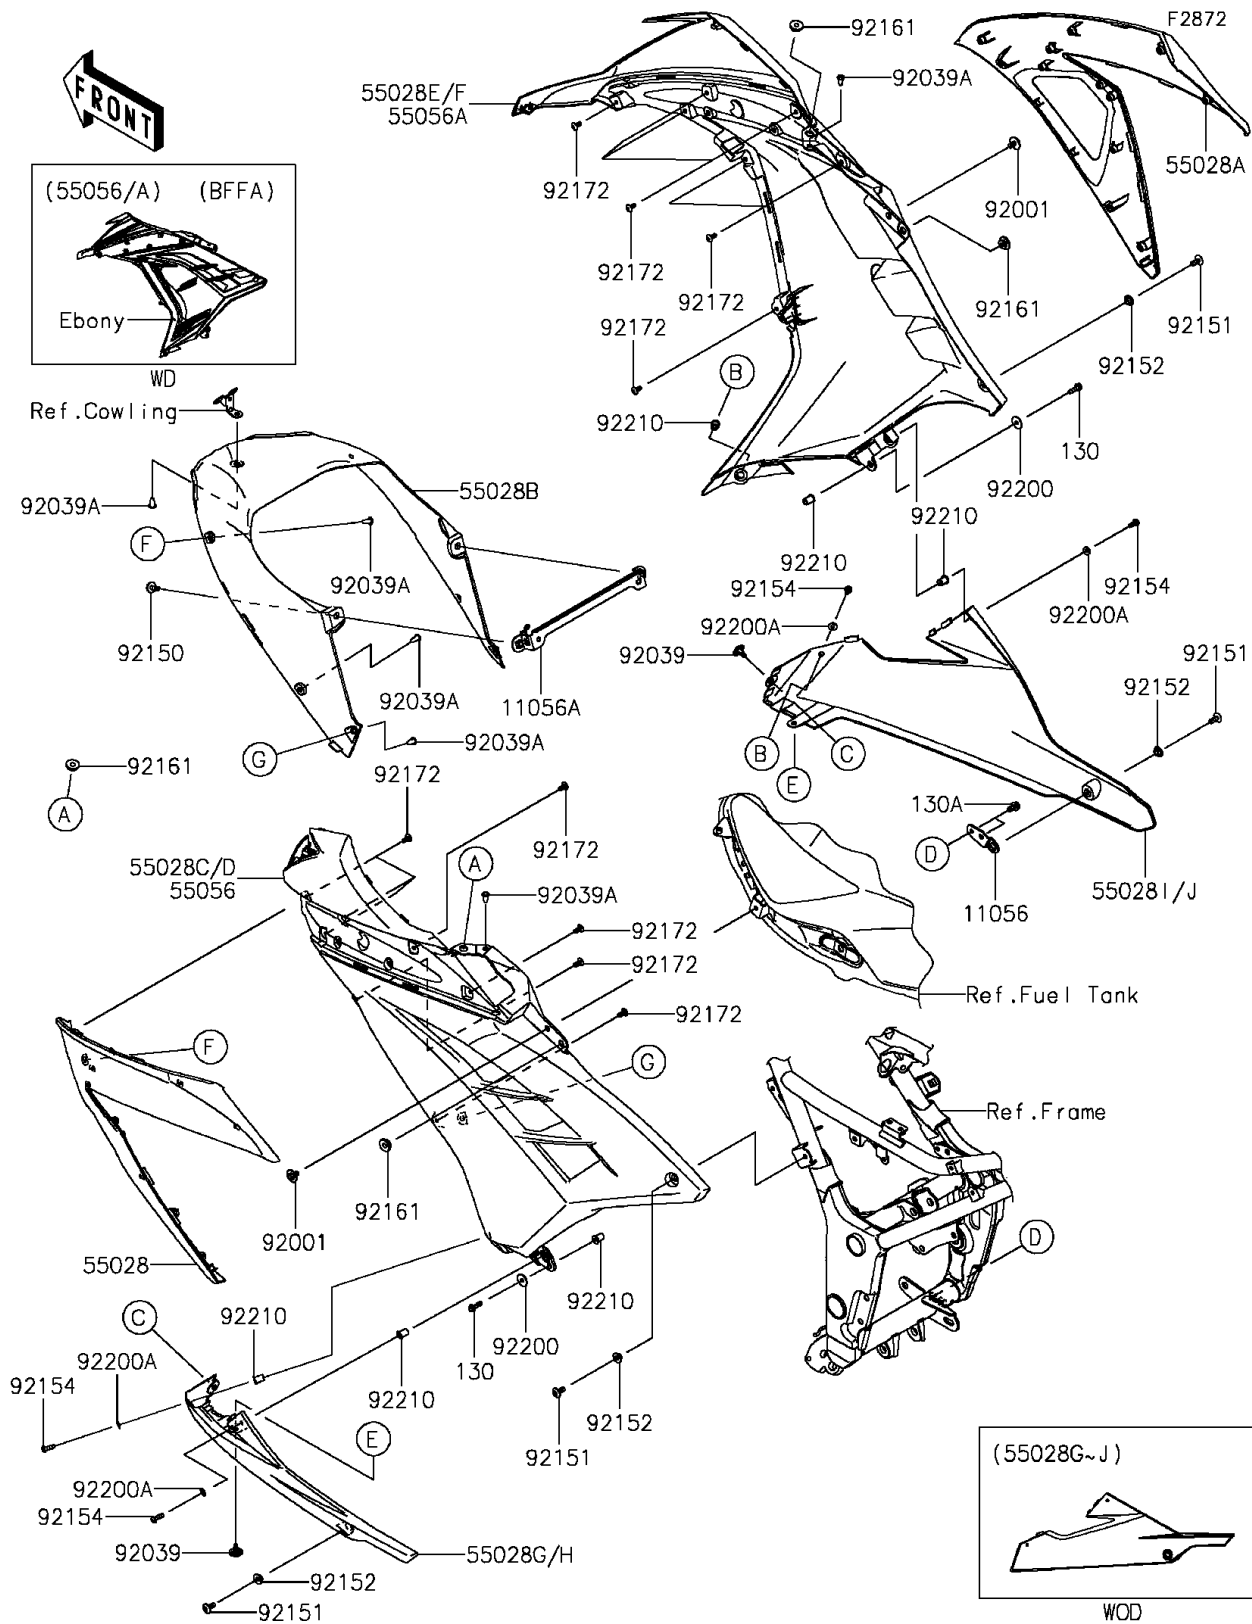

2015 Ninja® 300 ABS SE

PARTS DIAGRAM

Cowling Lower

2015 Ninja® 300 ABS SE

PARTS LIST

Cowling Lowers

ITEM NAME

PART NUMBER

QUANTITY
