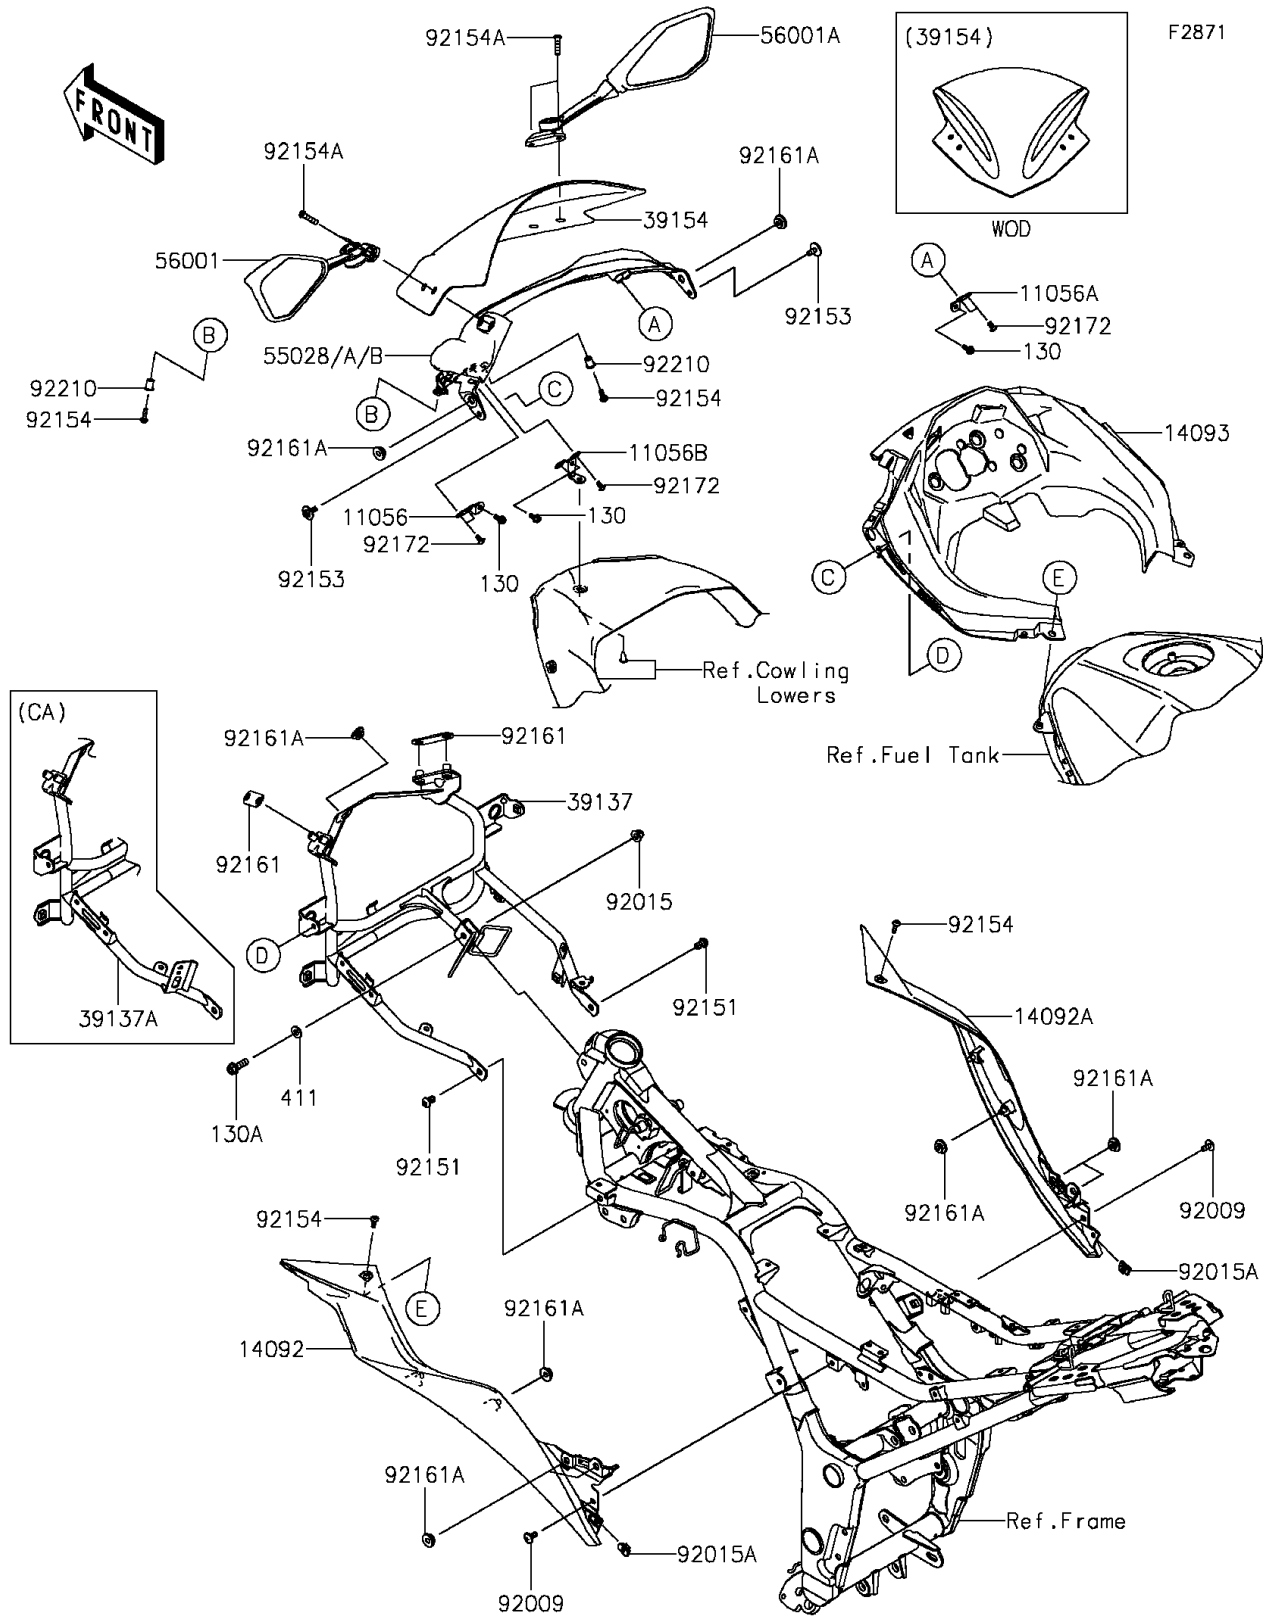

2015 Ninja® 300 ABS SE

PARTS DIAGRAM

Cowling

2015 Ninja[®] 300 ABS SE

PARTS LIST

Cowling

ITEM NAME

PART NUMBER

QUANTITY
