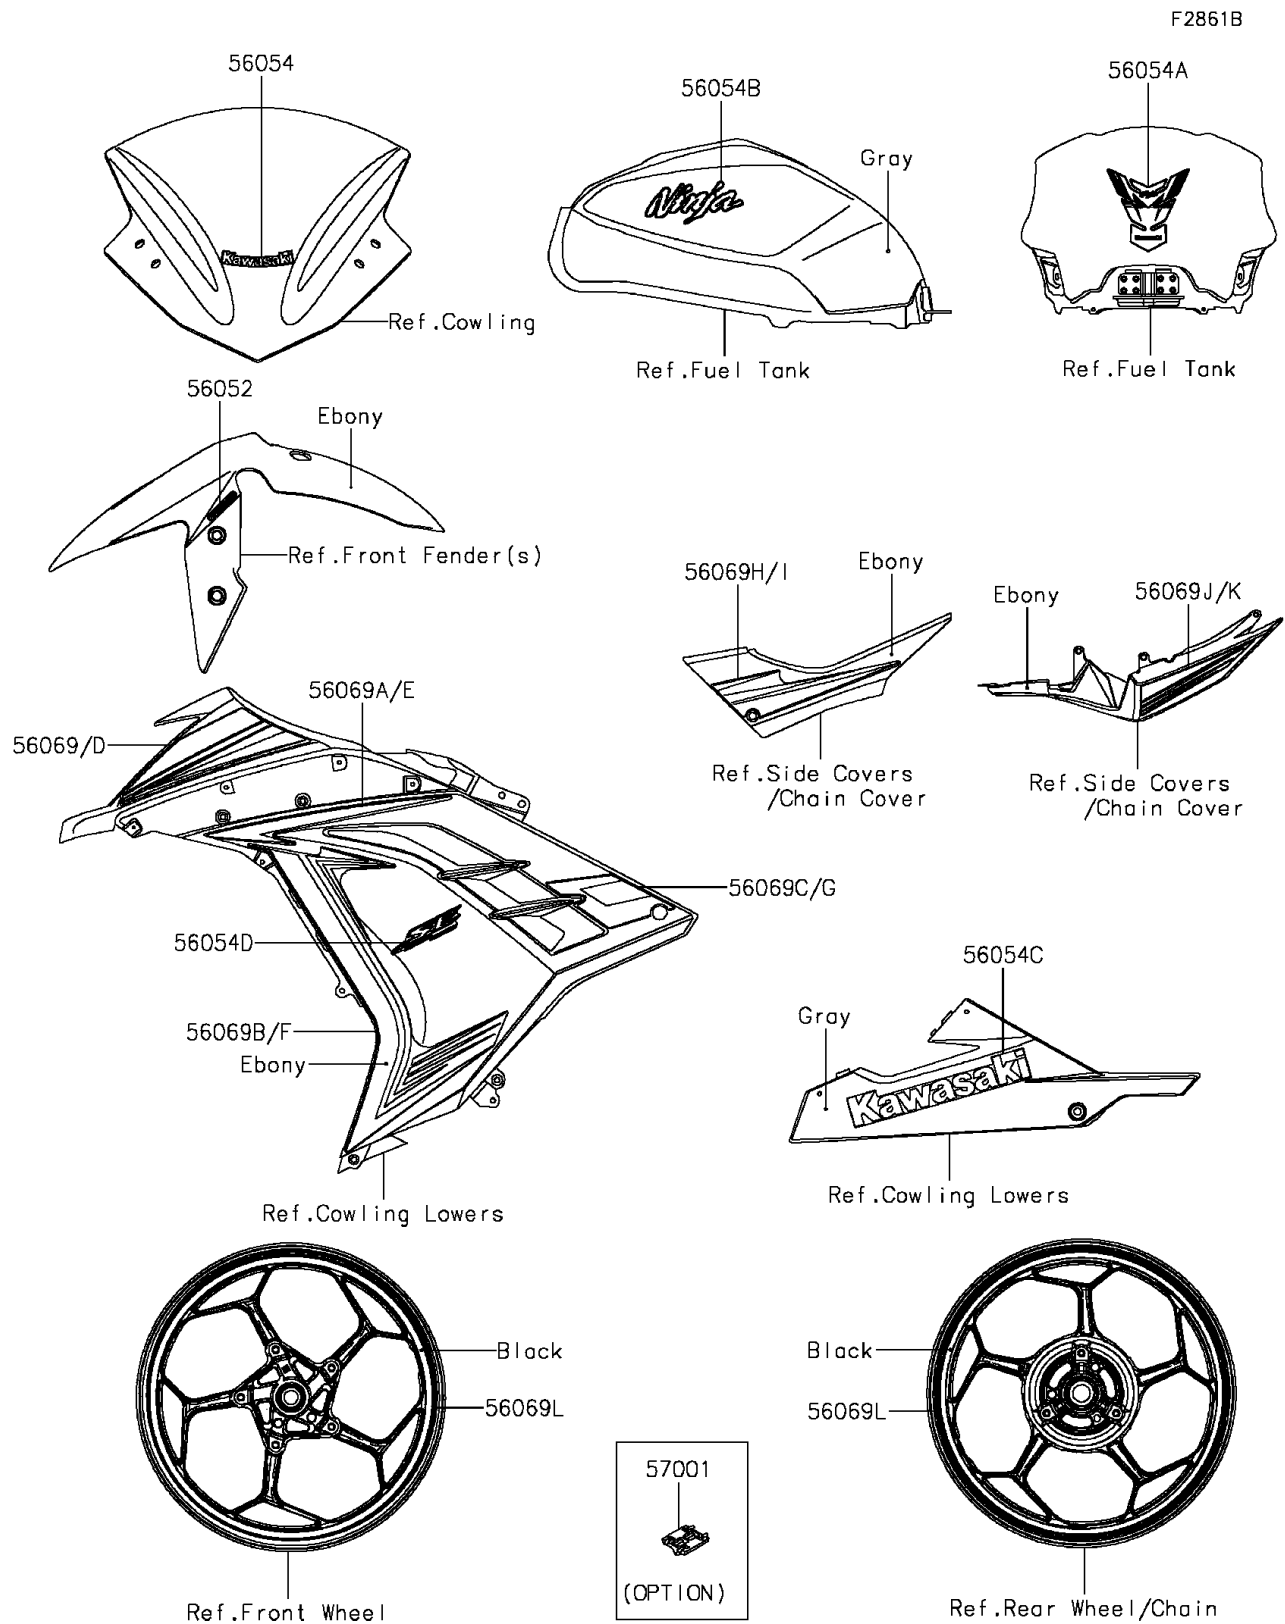

2015 Ninja® 300 ABS SE

PARTS DIAGRAM

Decals(Gray)(BFFA)

2015 Ninja[®] 300 ABS SE

PARTS LIST

Decals(Gray)(BFFA)

ITEM NAME

PART NUMBER

QUANTITY
