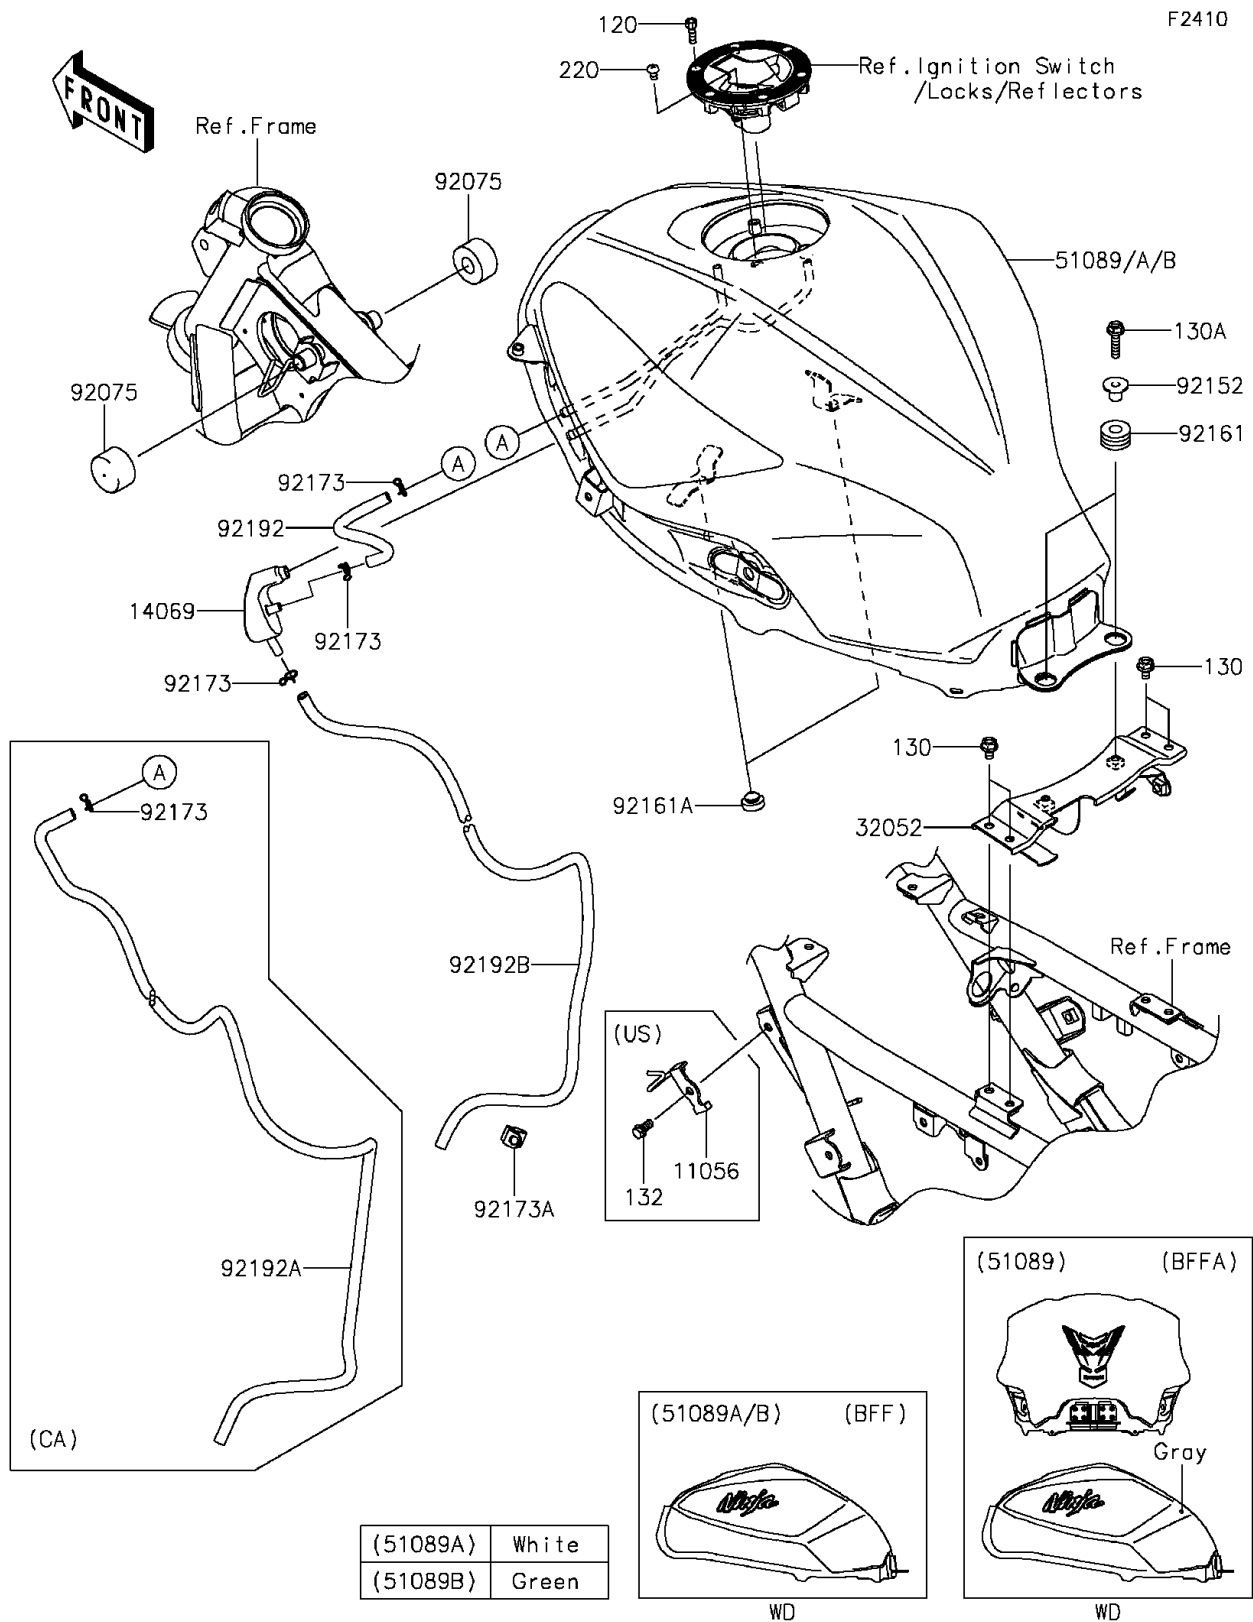

2015 Ninja® 300 ABS SE

PARTS DIAGRAM

Fuel Tank

2015 Ninja® 300 ABS SE

PARTS LIST

Fuel Tank

ITEM NAME

PART NUMBER

QUANTITY
