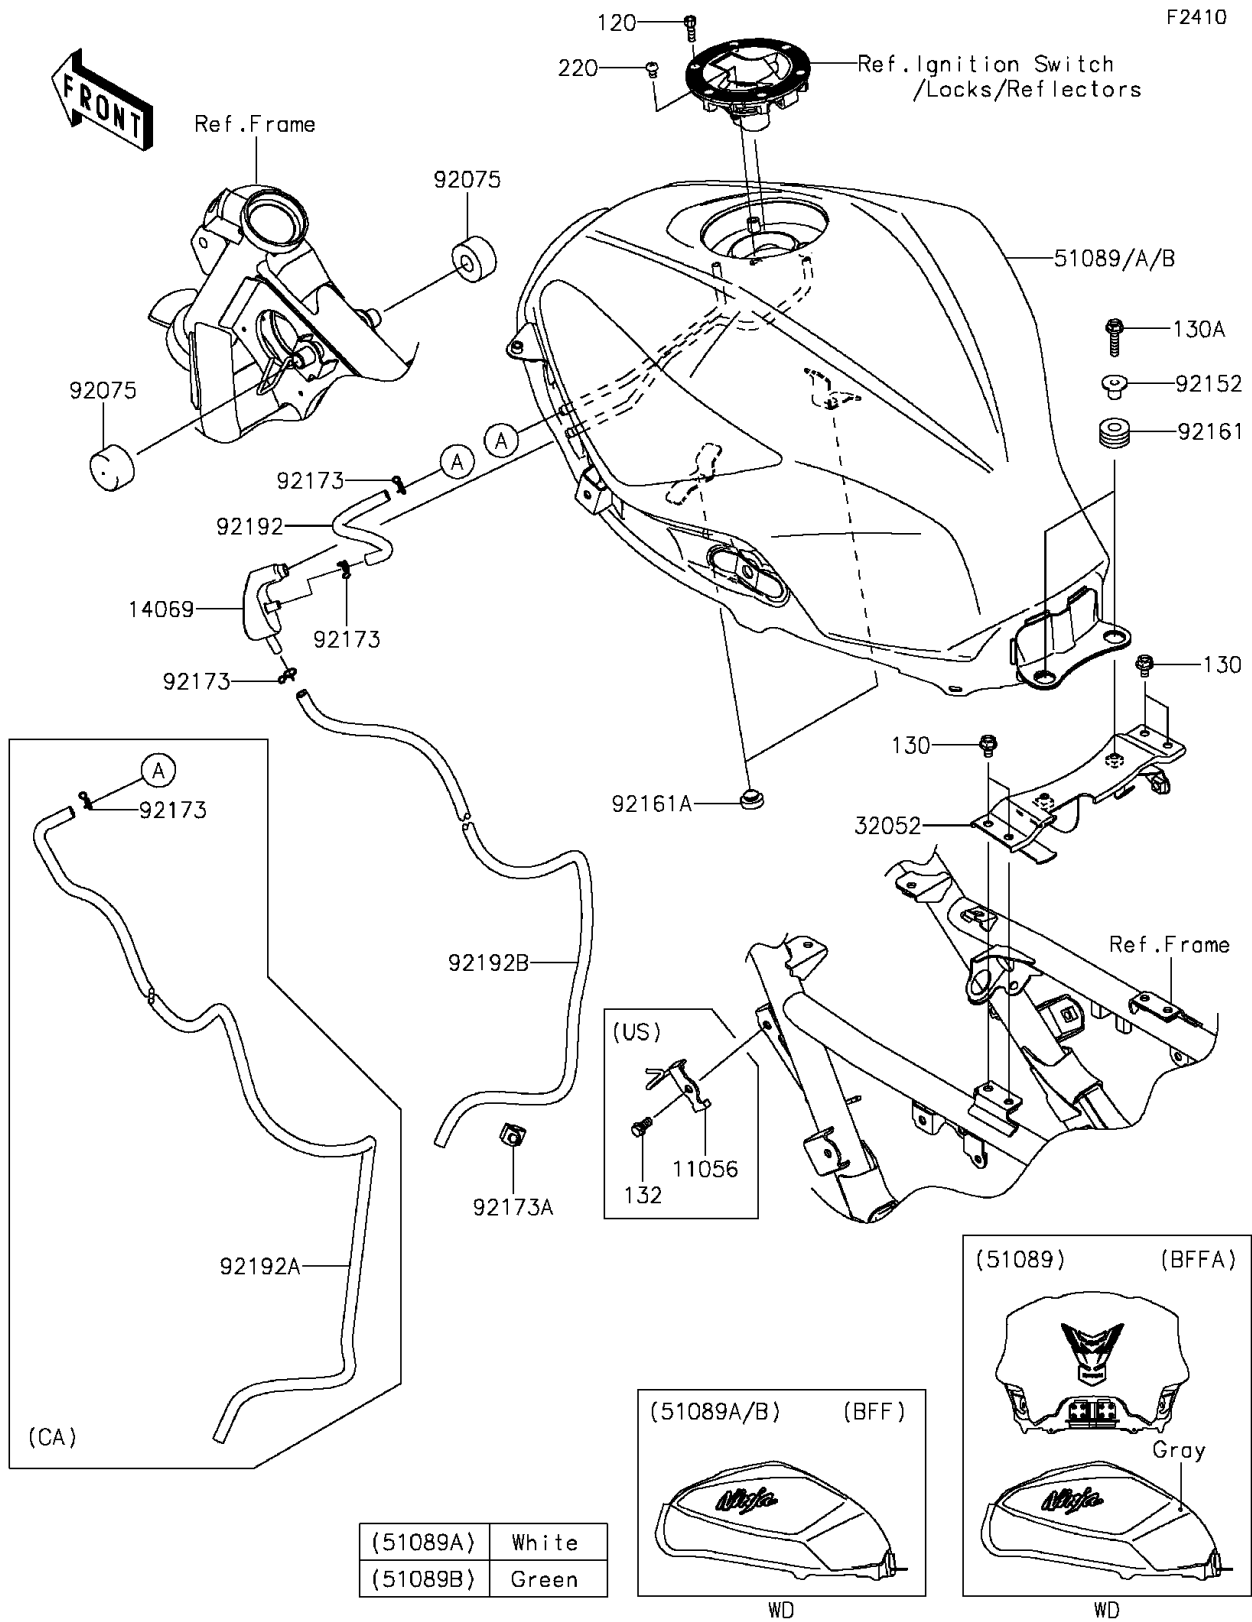

2015 NINJA® 300 ABS

PARTS DIAGRAM

Fuel Tank

2015 NINJA[®] 300 ABS

PARTS LIST

Fuel Tank

ITEM NAME

PART NUMBER

QUANTITY
