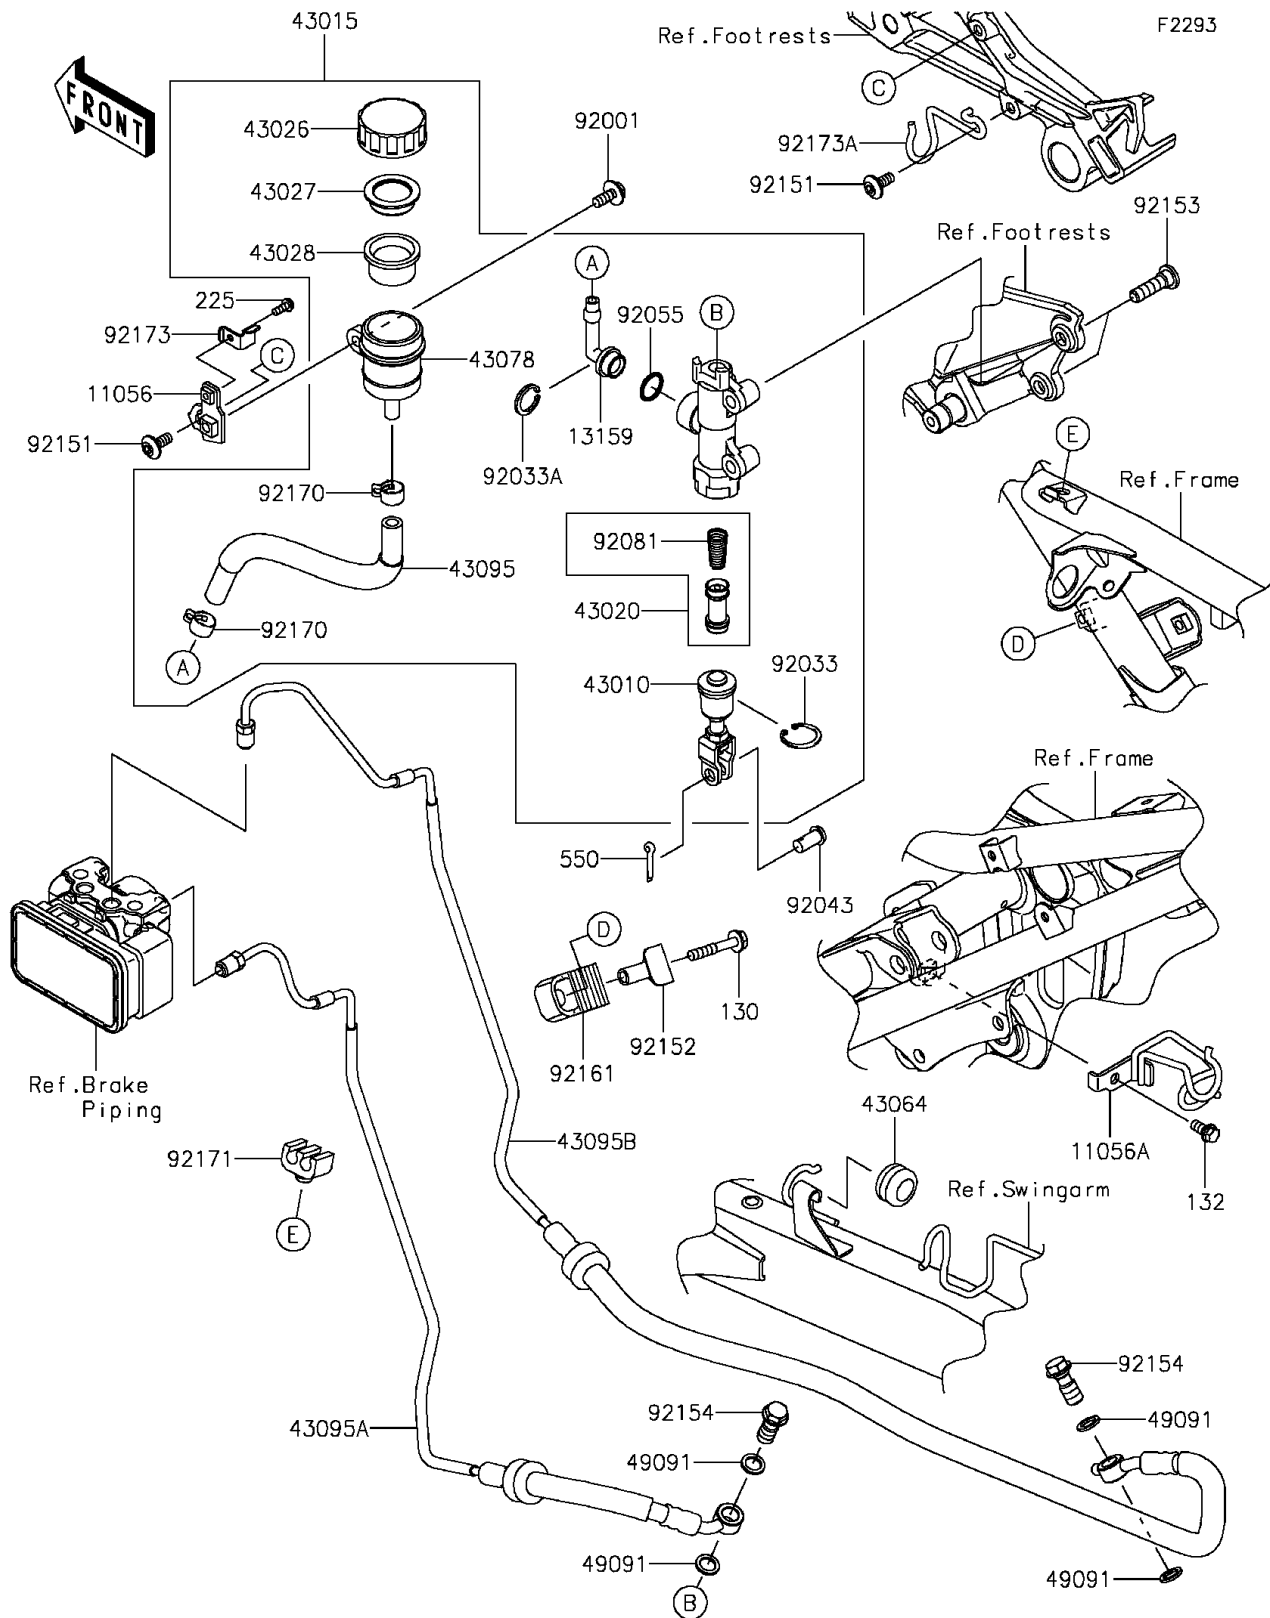

2015 NINJA® 300 ABS

PARTS DIAGRAM

Rear Master Cylinder

2015 NINJA® 300 ABS

PARTS LIST

Rear Master Cylinder

ITEM NAME

PART NUMBER

QUANTITY
