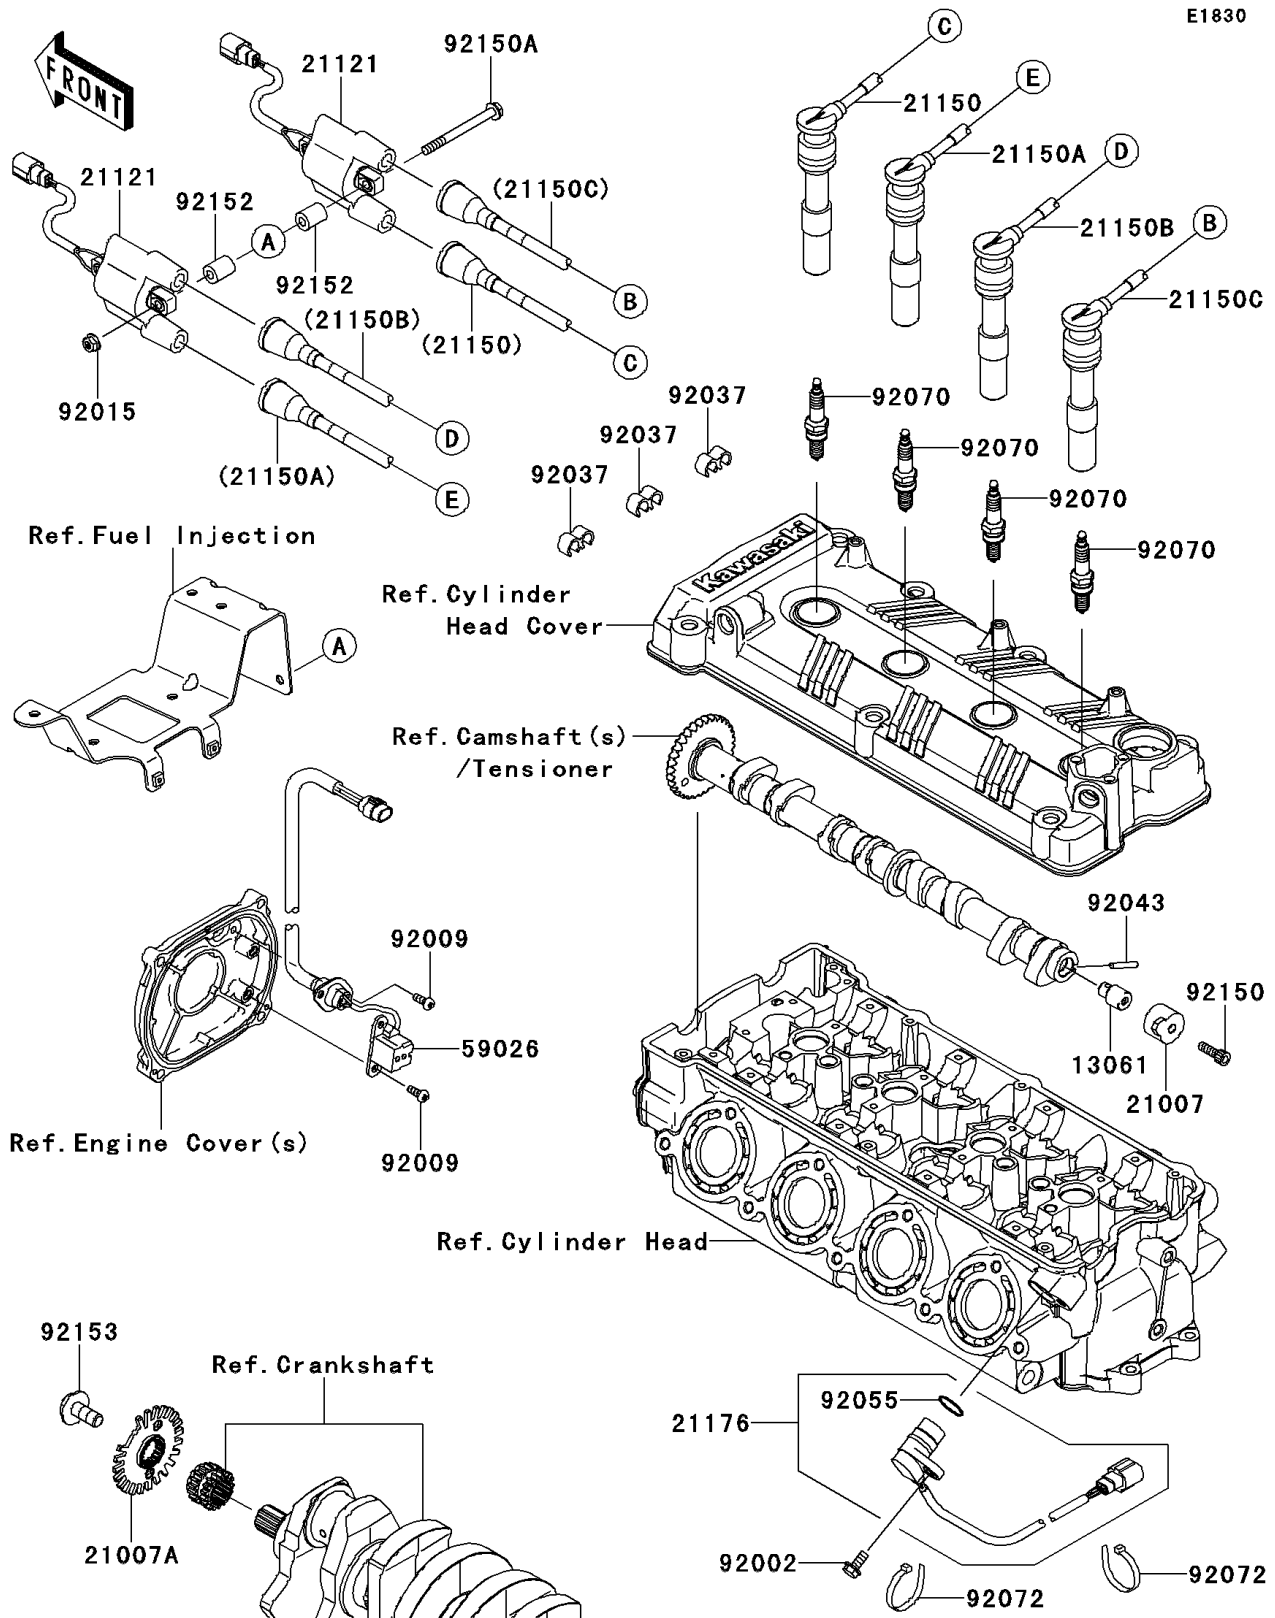

2013 JET SKI® ULTRA® 300X

PARTS DIAGRAM

Ignition System

2013 JET SKI® ULTRA® 300X

PARTS LIST

Ignition System

ITEM NAME

PART NUMBER

QUANTITY
