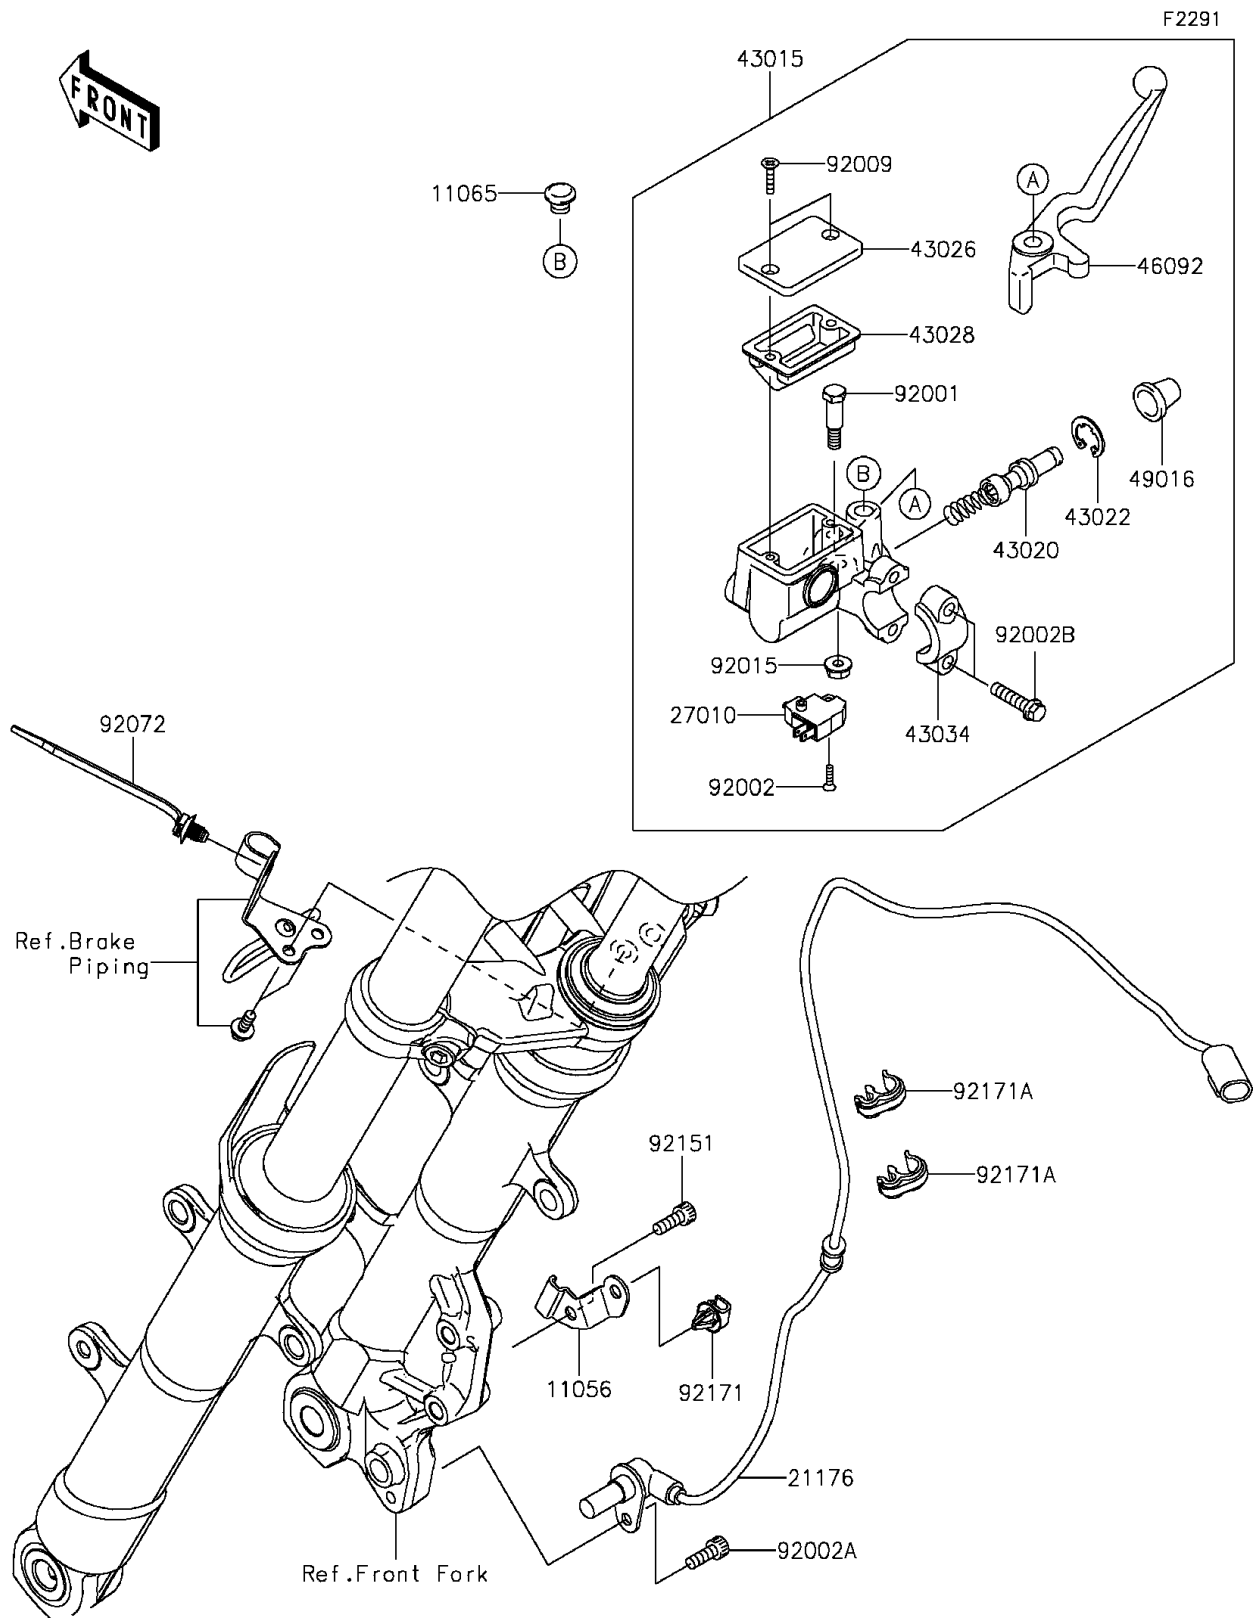

2015 Ninja® 300 ABS SE

PARTS DIAGRAM

Front Master Cylinder

2015 Ninja[®] 300 ABS SE

PARTS LIST

Front Master Cylinder

ITEM NAME

PART NUMBER

QUANTITY
