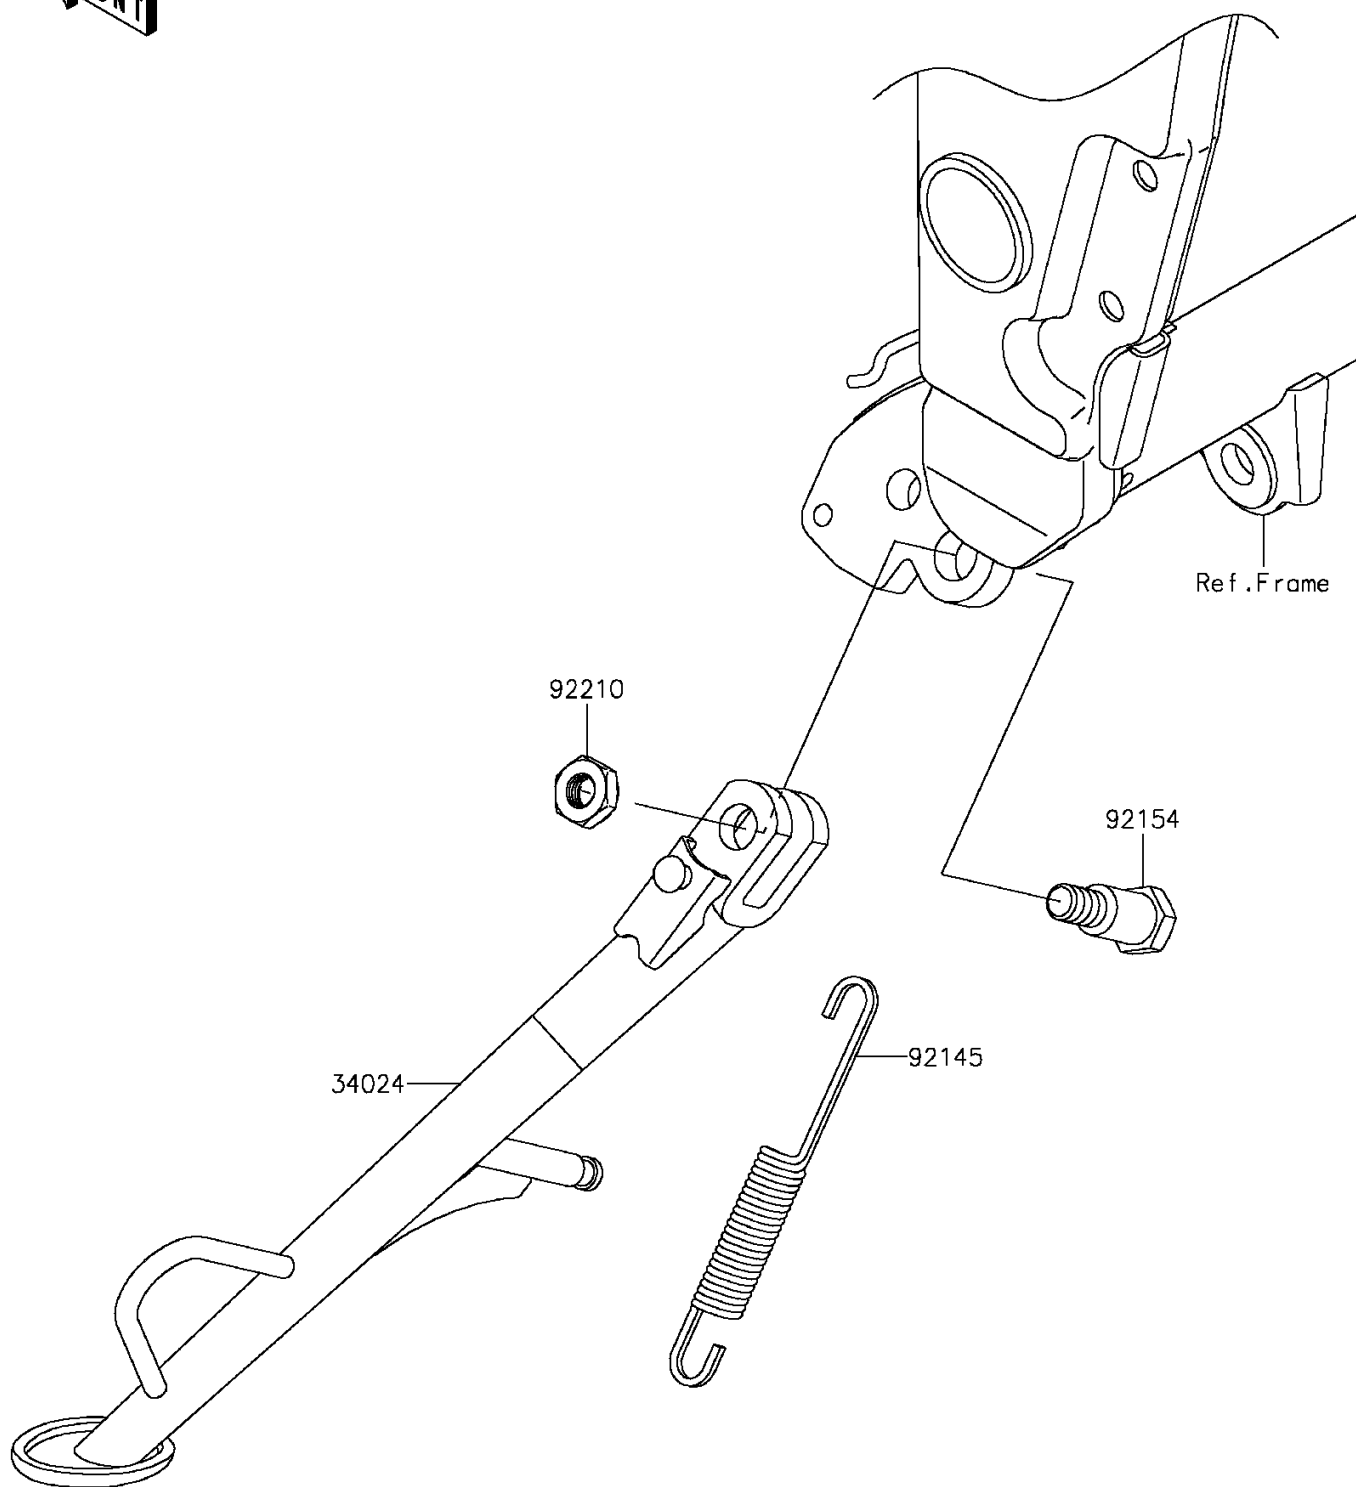

2015 Ninja[®] 300 ABS SE

PARTS DIAGRAM

Stand(s)

Kawasaki

Let the Good Times Roll[®]

F2190

2015 Ninja[®] 300 ABS SE

PARTS LIST

Stand(s)

ITEM NAME

PART NUMBER

QUANTITY
