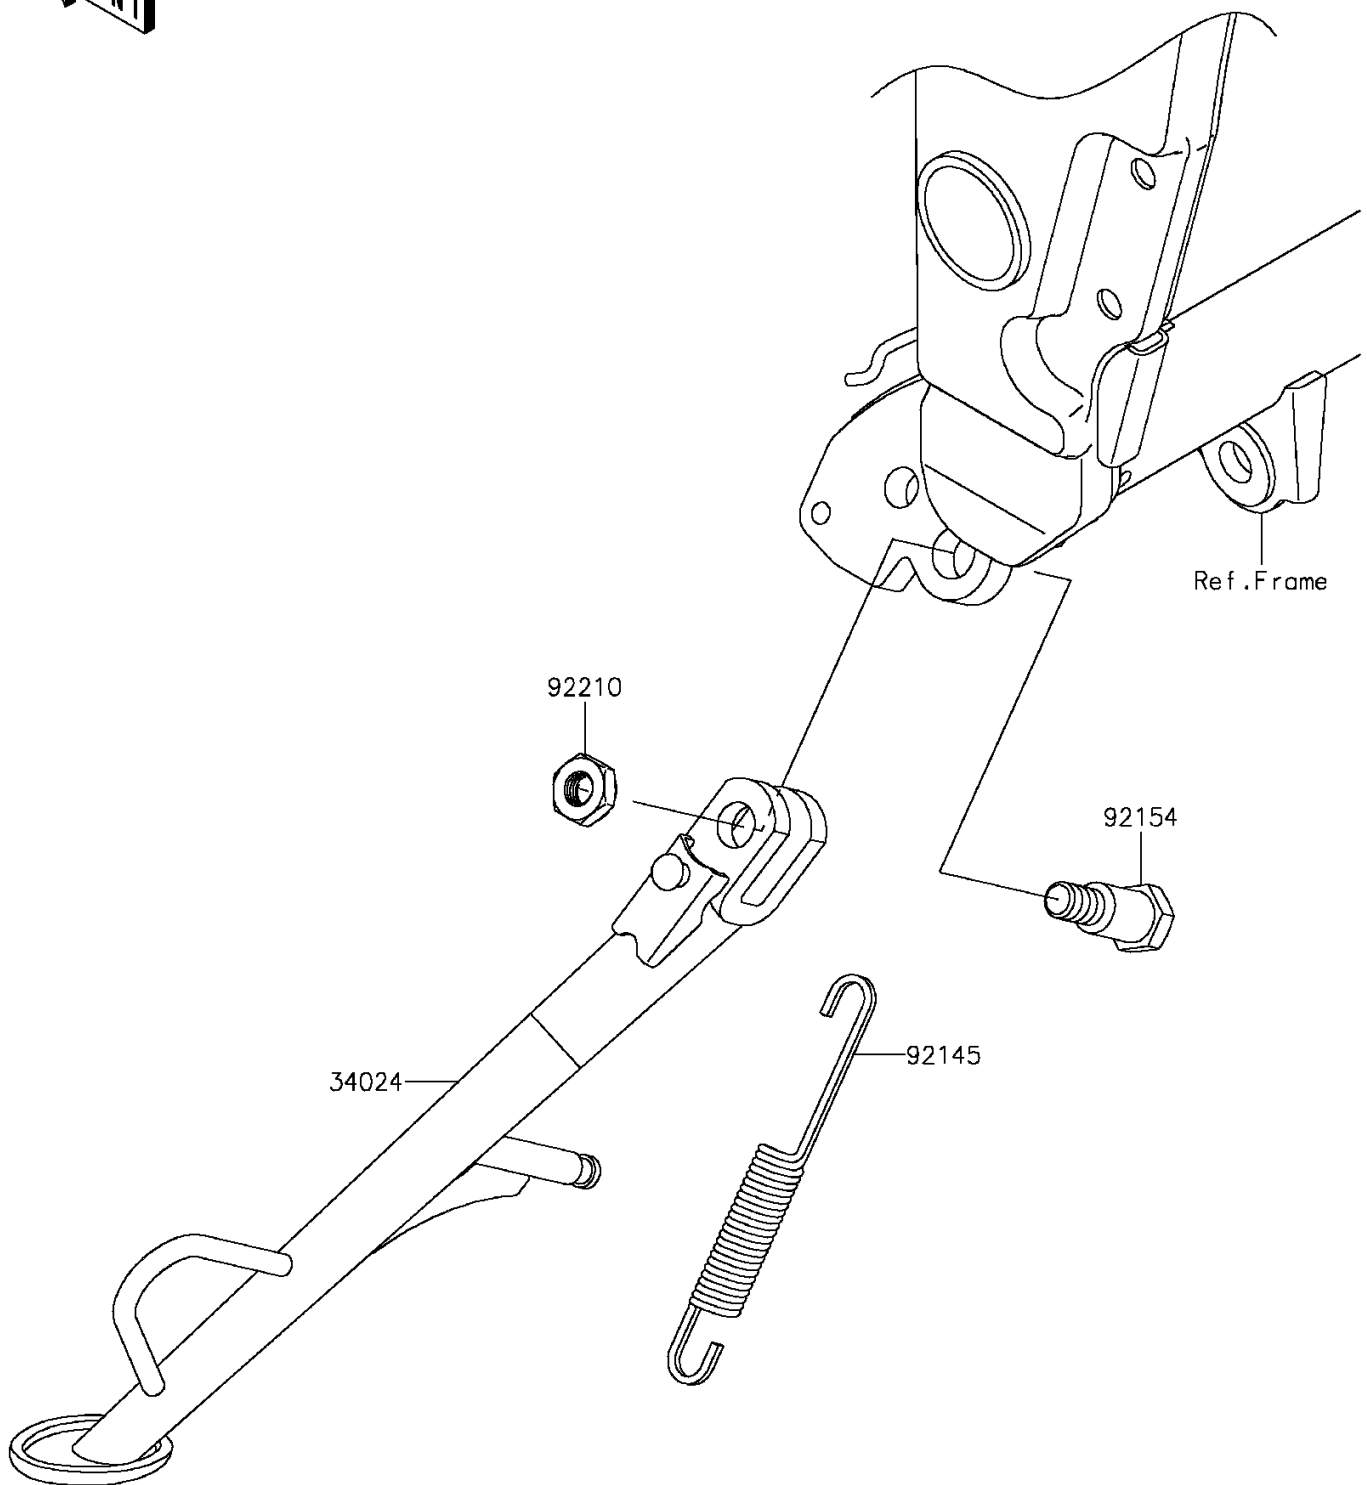

2015 NINJA® 300 ABS

PARTS DIAGRAM

Stand(s)

F2190

2015 NINJA[®] 300 ABS

PARTS LIST

Stand(s)

ITEM NAME

PART NUMBER

QUANTITY
